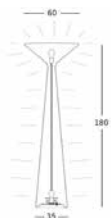

tebe lamp

design Needs Studio

STRUTTURA/STRUCTURE

PE - Polietilene/Polyethylene
colore base/basic colour

8469

GROSS WEIGHT:

kg 17,6

KIT LUCE/LIGHT KIT