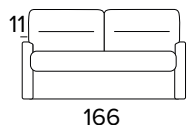

DIVANO FISSO 2 POSTI
2 SEATER FIXED SOFA

BRACCIOLO / ARMREST
SLIM