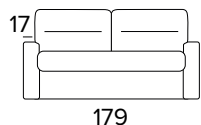

BRACCIOLO / ARMREST
LARGE