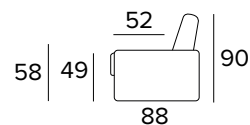

BRACCIOLO / ARMREST
LARGE