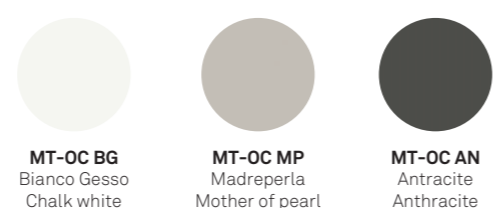

grafiche / graphic designs

SCRITTOI finiture / finishes

MATERICO ESSENZA / TEXTURED WOOD

MT-FO
Frassino Oriente
Eastern Ash

MT-RT
Rovere termocotto
Heat-treated Oak

MATERICO NODATO / TEXTURED KNOTTED

MT-RNC
Nodato chiaro
Light Knotted

MT-RNS
Nodato scuro
Dark knotted

MATERICO OPACO / MATT TEXTURED

MT-OC BG
Bianco Gesso
Chalk white

MT-OC MP
Madreperla
Mother of pearl

MT-OC AN
Antracite
Anthracite

MATERICO PORO APERTO / TEXTURED OPEN PORE