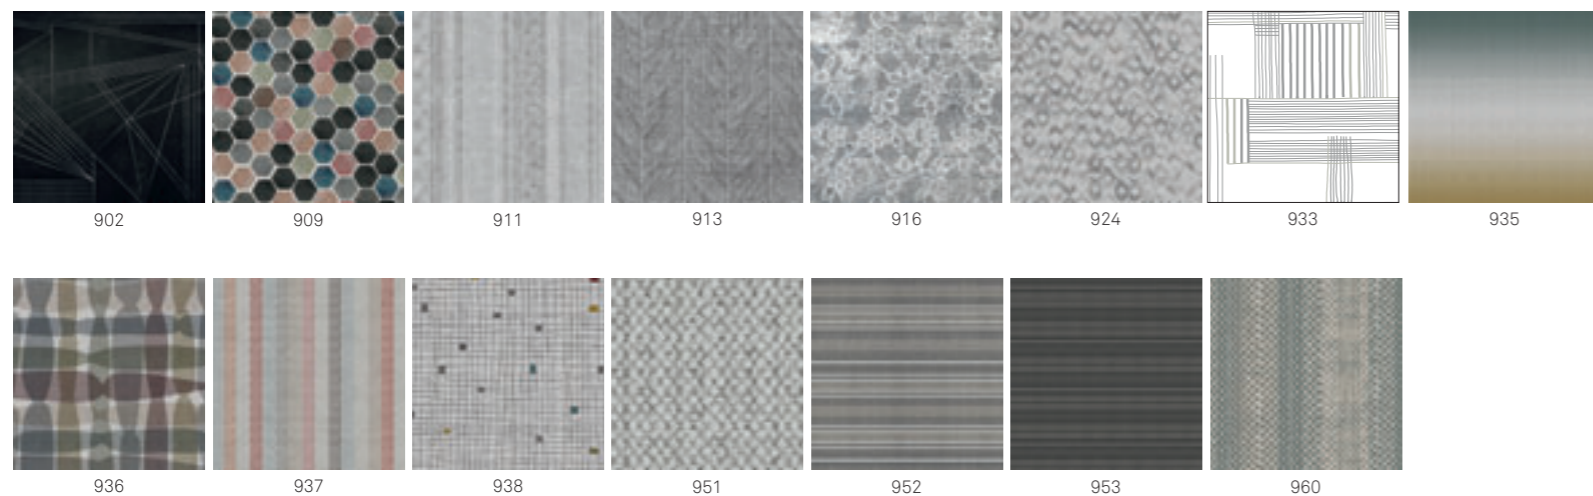

TOMMY YOUNG TECHNICAL SHEET

Decora la tua stanza con colore, materiali e grafiche: crea il tuo mood personale.
Decorate your room with our colours, materials and graphic designs: create your own, personal mood.

ANTE, ANTE KAOS, SCHIENALI E PENSILE Z - DOORS, KAOS DOORS, BACK PANELS AND Z WALL UNITS

grafiche / graphic designs