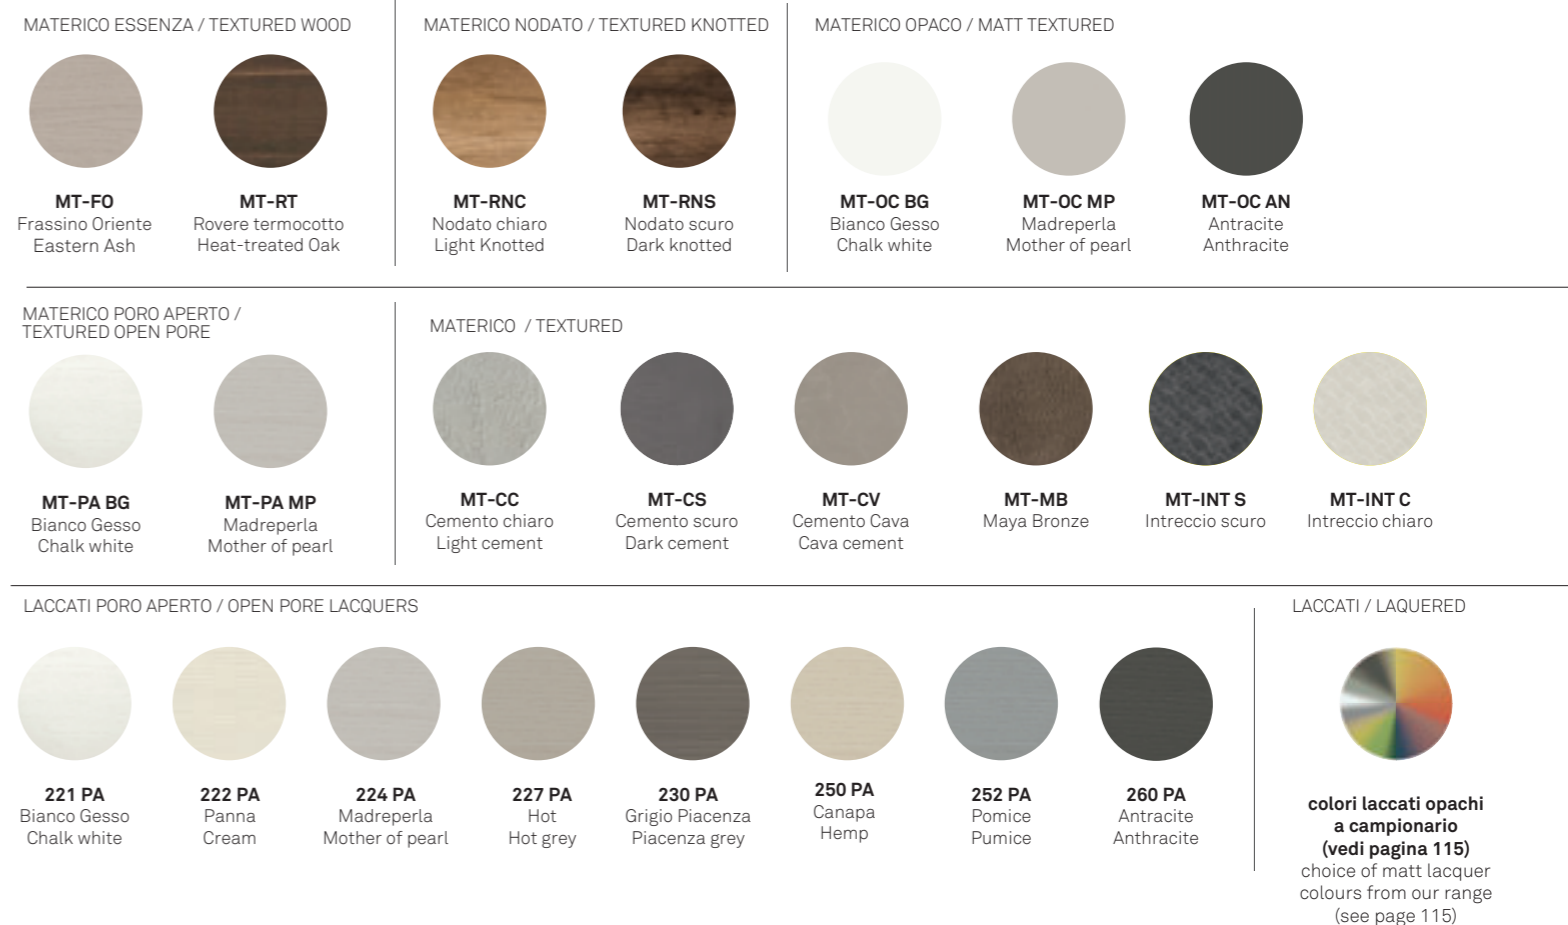

BOISERIE KREA E ANTE FORTEBRACCIO - KREA BACK PANELS AND FORTEBRACCIO DOORS