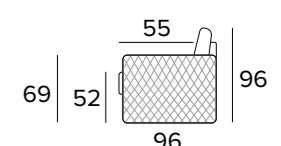

STAR

DIMENSIONI / CARACTÉRISTIQUES / SIZE

DIVANO 2 POSTI LETTO / CANAPÉ 2 PLACES CONVERTIBLE / 2 SEATER SOFA BED

IT Materasso di serie Magnifico in poliuretano espanso densità 35 Kg/m³. La fascia laterale del materasso è realizzata in tessuto 3D altamente traspirante che consente una perfetta areazione del materasso. Tessuto 100% poliestere. Spessore del materasso: 21 cm

FR Matelas de série Magnifico en polyuréthane expansé il a une densité de 35 Kg m³ et est recouvert de tissu polyester 100% ses côtés sont à plates bandes bordées. Le couil est réalisé avec une bande latérale spécifique hautement respirante, pour une parfaite aération du matelas. Épaisseur matelas : 21 cm

EN Mattress Magnifico in expanded polyurethane density 35 km/m³. The side band of the mattress is made with highly breathable 3D fabric for a perfect mattress ventilation. Fabric 100% polyester. Mattress thickness: 21 cm

DIVANO 3 POSTI LETTO / CANAPÉ 3 PLACES CONVERTIBLE / 3 SEATER SOFA BED

DIVANO MAXI LETTO / CANAPÉ MAXI CONVERTIBLE / MAXI SEATER SOFA BED