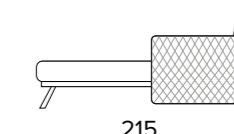

DIVANO MAXI LETTO / CANAPÉ MAXI CONVERTIBLE / MAXI SEATER SOFA BED

MATERASSO / MATELAS / MATTRESS
CM 160x195 / H 21