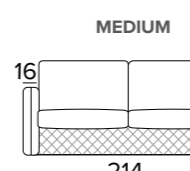

DIVANO MAXI LETTO / CANAPÉ MAXI CONVERTIBLE / MAXI SEATER SOFA BED

MATERASSO / MATELAS / MATTRESS
CM 160x195 / H 21