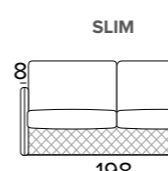

DIVANO MAXI LETTO / CANAPÉ MAXI CONVERTIBLE / MAXI SEATER SOFA BED

MATERASSO / MATELAS / MATTRESS
CM 160x195 / H 21