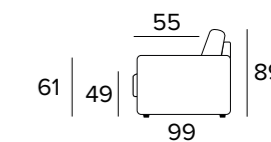

SCHIENALE PORTAGUANCIALI
DOSSIER AVEC COFFRE DE RANGEMENT
BACK PILLOW STORAGE

IT Disponibile sia nella versione elettrica, sia in quella manuale, è il divano perfetto per chi cerca un gusto contemporaneo ma versatile. E la comodità non è da meno: il divano letto si apre attraverso una rotazione e non c'è bisogno di spostare i cuscini

FR Disponible en version électrique et en version manuelle, il s'agit d'un divan idéal pour quiconque recherche un goût contemporain, mais versatile. Et le côté pratique ne manque pas non plus : le lit s'ouvre par une simple rotation sans aucun besoin de déplacer les coussins

EN Available both in the electric and manual version, it is the perfect sofa for those looking for a contemporary, yet versatile, look. And it is so convenient: a simple rotation turns it into a sofa bed and there is no need to move the cushions

DIVANO 3 POSTI LETTO / CANAPÉ 3 PLACES CONVERTIBLE / 3 SEATER SOFA BED

MATERASSO / MATELAS / MATTRESS
CM 140x196 / H 17

DIVANO MAXI LETTO / CANAPÉ MAXI CONVERTIBLE / MAXI SEATER SOFA BED

MATERASSO / MATELAS / MATTRESS
CM 160x196 / H 17