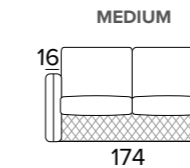

DIVANO 2 POSTI LETTO / CANAPÉ 2 PLACES CONVERTIBLE / 2 SEATER SOFA BED

MATERASSO / MATELAS / MATTRESS
CM 120x195 / H 21