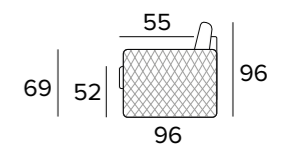

STAR

DIMENSIONI / CARACTÉRISTIQUES / SIZE

DIVANO 2 POSTI LETTO / CANAPÉ 2 PLACES CONVERTIBLE / 2 SEATER SOFA BED

IT Materasso di serie Magnifico in poliuretano espanso densità 35 Kg/m³. La fascia laterale del materasso è realizzata in tessuto 3D altamente traspirante che consente una perfetta areazione del materasso. Tessuto 100% poliestere. Spessore del materasso: 21 cm

FR Matelas de série Magnifico en polyuréthane expansé il a une densité de 35 Kg m³ et est recouvert de tissu polyester 100% ses côtés sont à plates bandes bordées. Le couil est réalisé avec une bande latérale spécifique hautement respirante, pour une parfaite aération du matelas. Épaisseur matelas : 21 cm

EN Mattress Magnifico in expanded polyurethane density 35 km/m³. The side band of the mattress is made with highly breathable 3D fabric for a perfect mattress ventilation. Fabric 100% polyester. Mattress thickness: 21 cm

DIVANO 3 POSTI LETTO / CANAPÉ 3 PLACES CONVERTIBLE / 3 SEATER SOFA BED

DIVANO MAXI LETTO / CANAPÉ MAXI CONVERTIBLE / MAXI SEATER SOFA BED