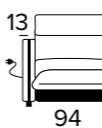

TERMINALE LARGE 1 P. RELAX BR. DX O SX / TERMINAL LARGE 1 P. RELAX ACC. D. OU G. / LARGE SIDE ELEMENT 1 RELAX SEATER ARM. L. OR R.