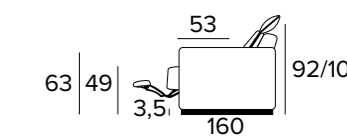

TERMINALE LARGE 1 P. RELAX BR. DX O SX / TERMINAL LARGE 1 P. RELAX ACC. D. OU G. / LARGE SIDE ELEMENT 1 RELAX SEATER ARM. L. OR R.