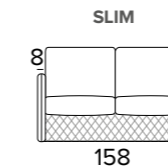

DIVANO 2 POSTI LETTO / CANAPÉ 2 PLACES CONVERTIBLE / 2 SEATER SOFA BED

MATERASSO / MATELAS / MATTRESS
CM 120x195 / H 21