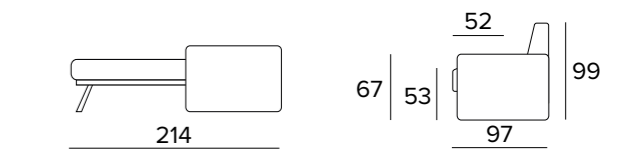

DIVANO 3 POSTI LETTO / CANAPÉ 3 PLACES CONVERTIBLE / 3 SEATER SOFA BED

MATERASSO / MATELAS / MATTRESS
CM 140x195 / H 21