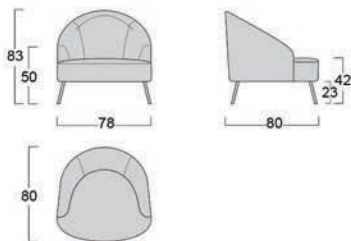

Poltrona Armchair