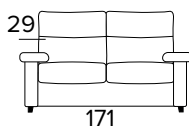

DIVANO LETTO 2 POSTI 2 SEATER SOFA BED

MATERASSO / MATTRESS
CM 120x196 / H 17