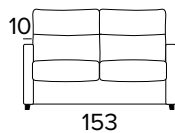

BOGART CLASS 7

DIVANO FISSO 2 POSTI 2 SEATER FIXED SOFA