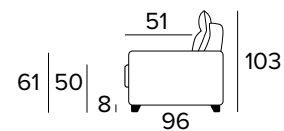

BOGART CLASS 7

DIVANO FISSO 2 POSTI 2 SEATER FIXED SOFA