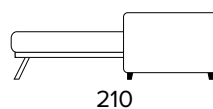

DIVANO LETTO 2 POSTI 2 SEATER SOFA BED

MATERASSO / MATTRESS
CM 120x196 / H 17