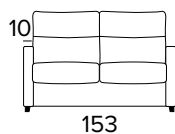

DIVANO LETTO 2 POSTI 2 SEATER SOFA BED

MATERASSO / MATTRESS
CM 120x196 / H 17