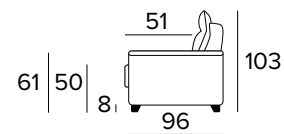

BOGART CLASS 3

DIVANO FISSO 2 POSTI 2 SEATER FIXED SOFA