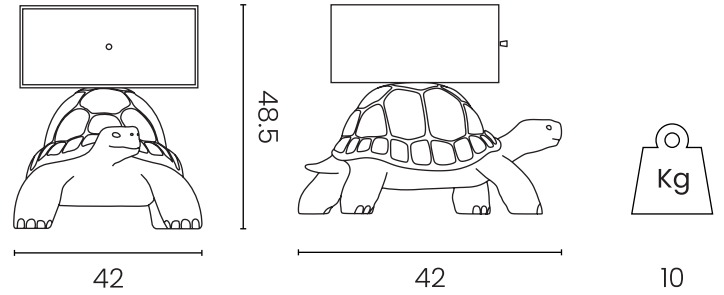

Turtle Carry Bed Table

DESIGN MARCANTONIO

Bed table in laquered MDF mounted on a recyclable batch-colored polyethylene base. Suitable for indoor dry locations.

Materials

Base: Batch coloured polyethylene
 Bed table: Laquered MDF

Packaging

No. of parcels: 1
 Weight (kg): 11
 Volume (m³): 0.12
 Dimensions (LxWxH): 50 x 50 x 50 cm

Product use: Indoor dry locations

Made in Italy