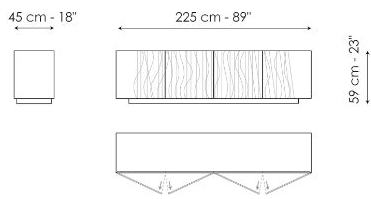

BONALDO

Blush

Essential in its form and appearance which are emphasized by the design of the double blade base, the Blush modern wood sideboard surprises observers thanks to the style of the front section, marked by furrowed traces in slight relief that give the appearance of "vibrating". The straight and curved lines of the abstract pattern, which follow one another in a

Data sheet

Blush - plinth base

Width: 225cm

Depth: 45cm

Height: 59cm

Blush - feet

Width: 225cm

Depth: 45cm

Height: 71cm

Finishes

TOP, SIDE AND DOORS

Wood

**Digital texture on
wood**
Corten effect

FEET / PLINTH BASE

Plus Metal

Painted metal
Mat bronze