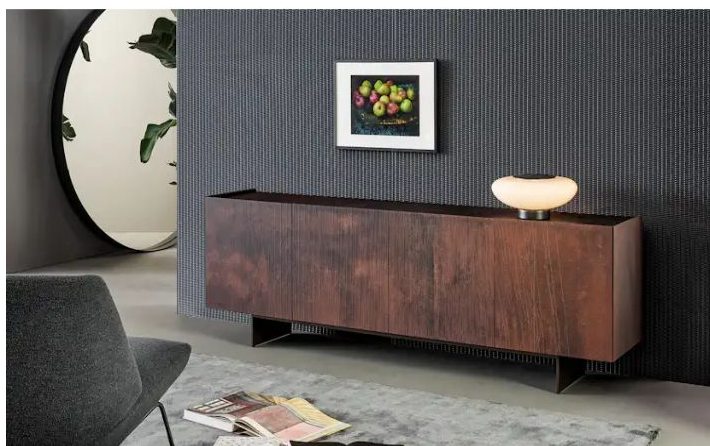

BONALDO

Blush

Essential in its form and appearance which are emphasized by the design of the double blade base, the Blush modern wood sideboard surprises observers thanks to the style of the front section, marked by furrowed traces in slight relief that give the appearance of "vibrating". The straight and curved lines of the abstract pattern, which follow one another in a

variable rhythm, both mirror and at the same time emphasize the natural grain of the wood, enhancing the different tonal nuances and the chiaroscuro depths in a perceptive "trick" revealed by the name of the accessory: this decoration is a subtle aesthetic tool that causes the sideboard to appear dark red in colour.

Data sheet

Blush - plinth base

Width: 225cm

Depth: 45cm

Height: 59cm

Blush - feet

Width: 225cm

Depth: 45cm

Height: 71cm

Finishes

TOP, SIDE AND DOORS

Wood

**Digital texture on
wood**
Corten effect

FEET / PLINTH BASE

Plus Metal

Painted metal
Mat bronze