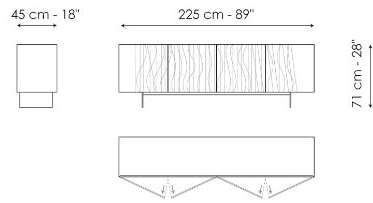

Data sheet

Blush - plinth base

Width: 225cm

Depth: 45cm

Height: 59cm

Blush - feet

Width: 225cm

Depth: 45cm

Height: 71cm

Finishes

TOP, SIDE AND DOORS

Wood

**Digital texture on
wood**
Corten effect

FEET / PLINTH BASE

Plus Metal

Painted metal
Mat bronze