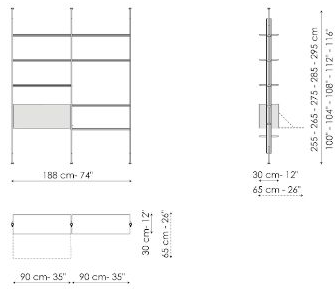

**Ceiling fixing 2 modules**

Width: 188cm  
Depth: 30cm  
Height: 255-265-275-285-295cm

**Ceiling fixing 3 modules**

Width: 280cm  
Depth: 30cm  
Height: 255-265-275-285-295cm

**Ceiling fixing 2 modules**

Width: 188cm  
Depth: 30cm  
Height: 255-265-275-285-295cm

**Ceiling fixing 3 modules**

Width: 280cm  
Depth: 30cm  
Height: 255-265-275-285-295cm

**Ceiling fixing 1 module**

Width: 96cm  
Depth: 30cm  
Height: 255-265-275-285-295cm

**Ceiling fixing 2 modules**

Width: 188cm  
Depth: 30cm  
Height: 255-265-275-285-295cm

**Ceiling fixing 3 modules**

Width: 280cm  
Depth: 30cm  
Height: 255-265-275-285-295cm