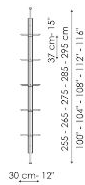

Ceiling fixing 3 modules

Width: 280cm
Depth: 30cm
Height: 255-265-275-285-295cm

Ceiling fixing 2 modules

Width: 188cm
Depth: 30cm
Height: 255-265-275-285-295cm

Ceiling fixing 3 modules

Width: 280cm
Depth: 30cm
Height: 255-265-275-285-295cm