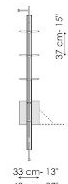

Wall fixing 3 modules

Width: 280cm
Depth: 33cm
Height: 240cm