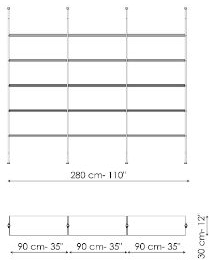

Ceiling fixing 3 modules

Width: 280cm
Depth: 30cm
Height: 255-265-275-285-295cm

Ceiling fixing 2 modules

Width: 188cm
Depth: 30cm
Height: 255-265-275-285-295cm

Ceiling fixing 3 modules

Width: 280cm
Depth: 30cm
Height: 255-265-275-285-295cm