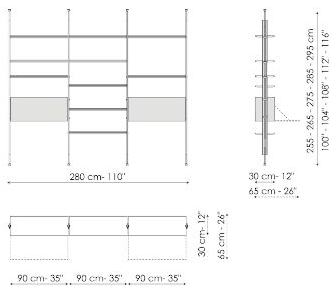

Width: 188cm  
Depth: 30cm  
Height: 255-265-275-285-295cm

**Ceiling fixing 3 modules**

Width: 280cm  
Depth: 30cm  
Height: 255-265-275-285-295cm

**Ceiling fixing 1 module**

Width: 96cm  
Depth: 30cm  
Height: 255-265-275-285-295cm

**Ceiling fixing 2 modules**

Width: 188cm  
Depth: 30cm  
Height: 255-265-275-285-295cm

**Ceiling fixing 3 modules**

Width: 280cm  
Depth: 30cm  
Height: 255-265-275-285-295cm

### Ceiling fixing 2 modules

Width: 188cm

Depth: 30cm

Height: 255-265-275-285-295cm