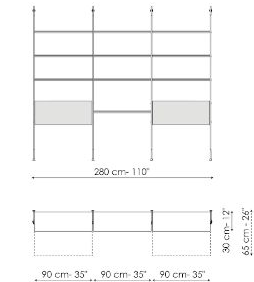

Wall fixing 3 modules

Width: 280cm
Depth: 33cm
Height: 240cm