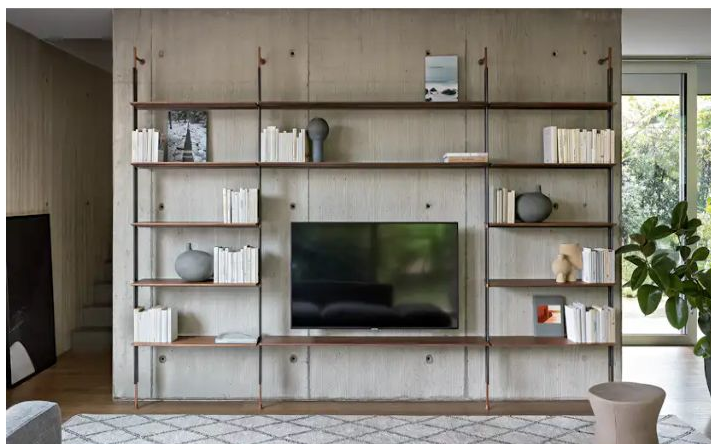

## Roll

Designer: **Dondoli and Pocci**

The ability to fix the Roll modern modular bookcase to the ceiling, as well as to the wall, makes it a furnishing element that can also be installed in the centre of a room to divide it into two spaces. Mounting it to the wall takes place by means of supports composed of metal tubes with a lead finish; both the shelves and the details that emerge from the metal tubes

are available in the same finish as the supports, or in different finishes for a play of contrasts of utmost elegance. The modularity of the modern Roll bookcase makes it suitable for any size of wall, both in the home or office. A box module is also available, to store objects and books.