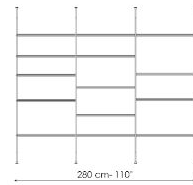

Ceiling fixing 3 modules

Width: 280cm
Depth: 30cm
Height: 255-265-275-285-295cm

Ceiling fixing 2 modules

Width: 188cm
Depth: 30cm
Height: 255-265-275-285-295cm

Ceiling fixing 3 modules

Width: 280cm
Depth: 30cm
Height: 255-265-275-285-295cm