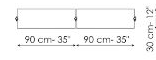

Wall fixing 3 modules

Width: 280cm
Depth: 33cm
Height: 240cm

Ceiling fixing 1 module

Width: 96cm
Depth: 30cm
Height: 255-265-275-285-295cm

Ceiling fixing 2 modules

Width: 188cm
Depth: 30cm
Height: 255-265-275-285-295cm