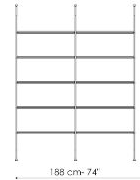

Wall fixing 3 modules

Width: 280cm
Depth: 33cm
Height: 240cm

Ceiling fixing 1 module

Width: 96cm
Depth: 30cm
Height: 255-265-275-285-295cm

Ceiling fixing 2 modules

Width: 188cm
Depth: 30cm
Height: 255-265-275-285-295cm