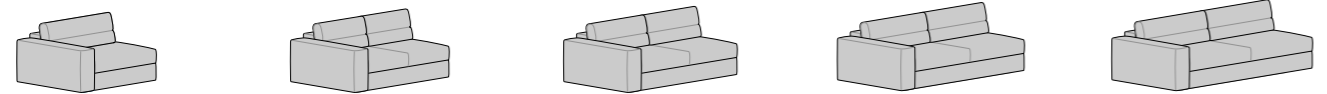

Chillax Large Poltrona lat. dx/sx Letto L 115 H 83 P 97
Small: L 104 H 83 P 97
Slim: L 106 H 83 P 97

Chillax Large Divano 2P lat. dx/sx Letto L 145 H 83 P 97
Small: L 134 H 83 P 97
Slim: L 136 H 83 P 97

Chillax Large Divano 2P maxi lat. dx/sx Letto L 165 H 83 P 97
Small: L 154 H 83 P 97
Slim: L 156 H 83 P 97

Chillax Large Divano 3P lat. dx/sx Letto L 185 H 83 P 97
Small: L 174 H 83 P 97
Slim: L 176 H 83 P 97

Chillax Large Divano 3P maxi lat. dx/sx Letto L 205 H 83 P 97
Small: L 194 H 83 P 97
Slim: L 196 H 83 P 97