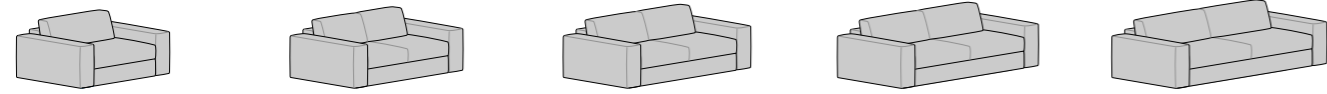

> Comfy Large / Small / Slim

Comfy Large Poltrona Letto L 134 H 83 P 97
Small: L 112 H 83 P 97
Slim: L 114 H 83 P 97

Comfy Large Divano 2P Letto L 164 H 83 P 97
Small: L 142 H 83 P 97
Slim: L 144 H 83 P 97

Comfy Large Divano 2P maxi Letto L 184 H 83 P 97
Small: L 162 H 83 P 97
Slim: L 164 H 83 P 97

Comfy Large Divano 3P Letto L 204 H 83 P 97
Small: L 182 H 83 P 97
Slim: L 184 H 83 P 97

Comfy Large Divano 3P maxi Letto L 224 H 83 P 97
Small: L 202 H 83 P 97
Slim: L 204 H 83 P 97