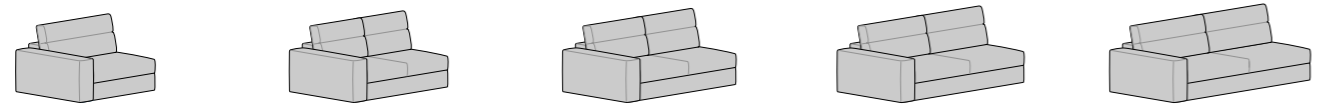

Rest Large Poltrona lat. dx/sx Letto L 115 H 100 P 97
Small: L 104 H 100 P 97
Slim: L 106 H 100 P 97

Rest Large Divano 2P lat. dx/sx Letto L 145 H 100 P 97
Small: L 134 H 100 P 97
Slim: L 136 H 100 P 97

Rest Large Divano 2P maxi lat. dx/sx Letto L 165 H 100 P 97
Small: L 154 H 100 P 97
Slim: L 156 H 100 P 97

Rest Large Divano 3P lat. dx/sx Letto L 185 H 100 P 97
Small: L 174 H 100 P 97
Slim: L 176 H 100 P 97

Rest Large Divano 3P maxi lat. dx/sx Letto L 205 H 100 P 97
Small: L 194 H 100 P 97
Slim: L 196 H 100 P 97