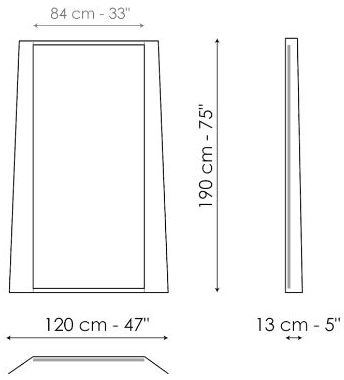

## Fold

A stand-out, eye-catching piece featuring a bronzed or smoked glass frame that merges with the slightly folded mirror to become a single element. The frame, which is narrower at the top and gradually widens towards the base, creates two “wings” at the sides, producing an optical effect

## Fold

Width: 120cm

Depth: 13cm

Height: 190cm