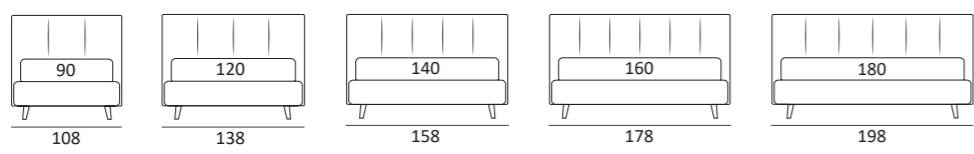

PREMIUM COMPATTO

DI SERIE:
Piede in legno **Log** h cm 14, colore wengè

OPTIONAL:
Piede in legno **Log** e **Classic** h cm 14, colori bianco, naturale, wengè
Piede in metallo **Bill** h cm 14, finitura marrone moka
Piede in metallo **Glam, Peak** e **Wily** h cm 14, finitura cromo, colori polvere, seta
Piede in metallo **Hop** h cm 14, finitura manganese

AS STANDARD:
Log wooden foot H 14 cm, colour: wenge

OPTIONALS:
Log and **Classic** wooden foot H 14 cm, colours: white, natural, wenge
Bill metal foot H 14 cm, brown mocha finish
Glam, Peak and **Wily** metal foot H 14 cm, chrome finish, colours: powder, silk
Hop metal foot H 14 cm, manganese finish