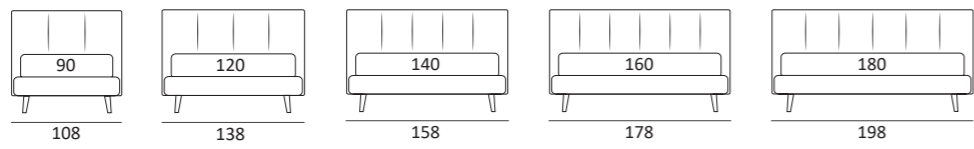

PREMIUM LIFT

DI SERIE:
Piede in legno **Log** h cm 18, colore wengè

OPTIONAL:
Piede in legno **Log** e **Classic** h cm 18, colori bianco, naturale, wengè
Piede in metallo **Bill** h cm 18, finitura marrone moka
Piede in metallo **Glam, Peak** e **Wily** h cm 18, finitura cromo, colori polvere, seta
Piede in metallo **Hop** h cm 18, finitura manganese

AS STANDARD:
Log wooden foot H 18 cm, colour: wenge

OPTIONALS:
Log and **Classic** wooden foot H 18 cm, colours: white, natural, wenge
Bill metal foot H 18 cm, brown mocha finish
Glam, Peak and **Wily** metal foot H 18 cm, chrome finish, colours: powder, silk
Hop metal foot H 18 cm, manganese finish

Tipologie piedi e ruote / Feet and Wheels

PIEDI IN LEGNO WOOD FEET

Piede CUBIC
H cm 6-10, colori grigio, wengè
H 6-10 cm, colours grey, wenge

Piede CLASSIC
H cm 10, colori bianco, naturale, wengè
H 10 cm, colours white, natural, wengè

Piede CLASSIC
H cm 14-18, colori bianco, naturale, wengè
H 14-18 cm, colours white, natural, wengè

Piede LOG
H cm 14-18, colori bianco, naturale, wengè
H 14-18 cm, colours white, natural, wenge

PIEDI IN METALLO METAL FEET

Piede BILL
H cm 14-18, finitura marrone moka
H 14-18 cm, brown mocha finish

Piede GLAM
H cm 14-18-24, finitura cromo, colori polvere, seta
H 14-18-24 cm, chrome finish, colours powder, silk

Piede PEAK
H cm 14-18, finitura cromo, colori polvere, seta
H 14-18 cm, chrome finish, colours powder, silk

Piede WILY
H cm 14-18-24, finitura cromo, colori polvere, seta
H 14-18-24 cm, chrome finish, colours powder, silk

Piede HOP
H cm 14-18-24, finitura manganese
H 14-18-24 cm, manganese finish

RUOTA WHEEL

Ruota CARRY
H cm 8
H 8 cm