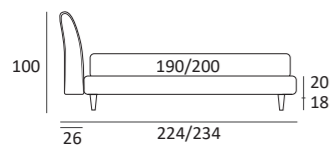

PREMIUM LIFT