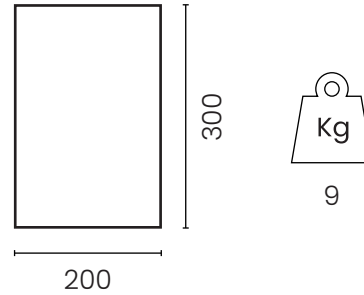

Patch Rectangular

DESIGN ALESSANDRO MENDINI

Rectangular carpet with graphics, made of polyamide with non-slip backing. Available in one medium size.

Materials

Surface material: Polyamide (nylon)

Secondary backing: Non-slip polyester

42004PT-RT

Product use: Indoor locations

Packaging

No. of parcels: 1
Weight (kg): 10.8
Volume (m³): 0.18
Dimensions (LxWxH): 200 x 30 x 30 cm

Made in Belgium