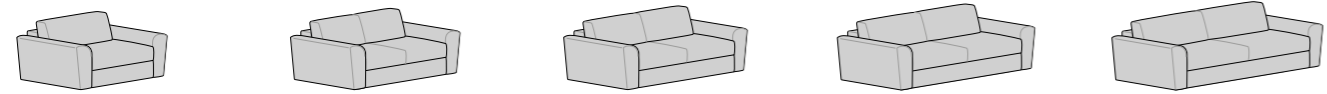

> Comfy Top / Classic

Comfy Top Poltrona Letto L 132 H 83 P 97 Classic: L 134 H 83 P 97	Comfy Top Divano 2P Letto L 162 H 83 P 97 Classic: L 164 H 83 P 97	Comfy Top Divano 2P maxi Letto L 182 H 83 P 97 Classic: L 184 H 83 P 97	Comfy Top Divano 3P Letto L 202 H 83 P 97 Classic: L 204 H 83 P 97	Comfy Top Divano 3P maxi Letto L 222 H 83 P 97 Classic: L 224 H 83 P 97