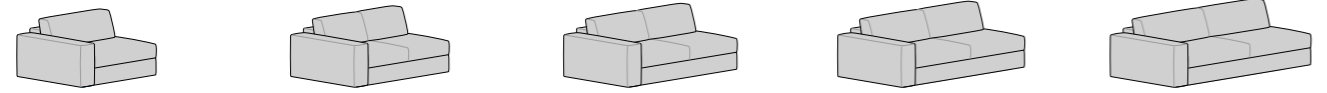

# > Comfy Large / Small / Slim

Comfy Large Poltrona Letto L 134 H 83 P 97 Small: L 112 H 83 P 97 Slim: L 114 H 83 P 97	Comfy Large Divano 2P Letto L 164 H 83 P 97 Small: L 142 H 83 P 97 Slim: L 144 H 83 P 97	Comfy Large Divano 2P maxi Letto L 184 H 83 P 97 Small: L 162 H 83 P 97 Slim: L 164 H 83 P 97	Comfy Large Divano 3P Letto L 204 H 83 P 97 Small: L 182 H 83 P 97 Slim: L 184 H 83 P 97	Comfy Large Divano 3P maxi Letto L 224 H 83 P 97 Small: L 202 H 83 P 97 Slim: L 204 H 83 P 97
---	--	---	--	---

Comfy Large Poltrona lat. dx/sx Letto L 115 H 83 P 97 Small: L 104 H 83 P 97 Slim: L 106 H 83 P 97	Comfy Large Divano 2P lat. dx/sx Letto L 145 H 83 P 97 Small: L 134 H 83 P 97 Slim: L 136 H 83 P 97	Comfy Large Divano 2P maxi lat. dx/sx Letto L 165 H 83 P 97 Small: L 154 H 83 P 97 Slim: L 156 H 83 P 97	Comfy Large Divano 3P lat. dx/sx Letto L 185 H 83 P 97 Small: L 174 H 83 P 97 Slim: L 176 H 83 P 97	Comfy Large Divano 3P maxi lat. dx/sx Letto L 205 H 83 P 97 Small: L 194 H 83 P 97 Slim: L 196 H 83 P 97
--	---	--	---	--

Comfy Large Panchetta dx/sx L 100 H 83 P 158 Small: L 89 H 83 P 158 Slim: L 90 H 83 P 158	Comfy Large Panchetta dx/sx contenitore L 100 H 83 P 158 Small: L 89 H 83 P 158 Slim: L 90 H 83 P 158
---	---

Please consider that in the version combined with the Dreamy mattress (17 cm high), the height of sofas increases by 5 cm. In such case, modular sofas are not available.