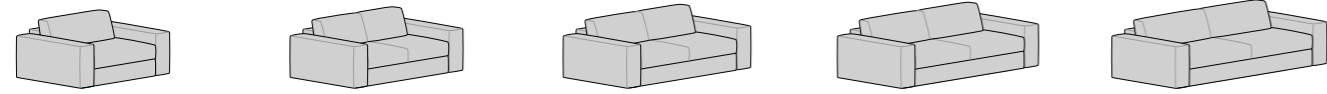

# > Comfy Large / Small / Slim

Comfy Large Poltrona Letto L 134 H 83 P 97 Small: L 112 H 83 P 97 Slim: L 114 H 83 P 97	Comfy Large Divano 2P Letto L 164 H 83 P 97 Small: L 142 H 83 P 97 Slim: L 144 H 83 P 97	Comfy Large Divano 2P maxi Letto L 184 H 83 P 97 Small: L 162 H 83 P 97 Slim: L 164 H 83 P 97	Comfy Large Divano 3P Letto L 204 H 83 P 97 Small: L 182 H 83 P 97 Slim: L 184 H 83 P 97	Comfy Large Divano 3P maxi Letto L 224 H 83 P 97 Small: L 202 H 83 P 97 Slim: L 204 H 83 P 97
---	--	---	--	---

Comfy Large Poltrona lat. dx/sx Letto L 115 H 83 P 97 Small: L 104 H 83 P 97 Slim: L 106 H 83 P 97	Comfy Large Divano 2P lat. dx/sx Letto L 145 H 83 P 97 Small: L 134 H 83 P 97 Slim: L 136 H 83 P 97	Comfy Large Divano 2P maxi lat. dx/sx Letto L 165 H 83 P 97 Small: L 154 H 83 P 97 Slim: L 156 H 83 P 97	Comfy Large Divano 3P lat. dx/sx Letto L 185 H 83 P 97 Small: L 174 H 83 P 97 Slim: L 176 H 83 P 97	Comfy Large Divano 3P maxi lat. dx/sx Letto L 205 H 83 P 97 Small: L 194 H 83 P 97 Slim: L 196 H 83 P 97
--	---	--	---	--

Comfy Large Panchetta dx/sx L 100 H 83 P 158 Small: L 89 H 83 P 158 Slim: L 90 H 83 P 158	Comfy Large Panchetta dx/sx contenitore L 100 H 83 P 158 Small: L 89 H 83 P 158 Slim: L 90 H 83 P 158
---	---

Please consider that in the version combined with the Dreamy mattress (17 cm high), the height of sofas increases by 5 cm. In such case, modular sofas are not available.