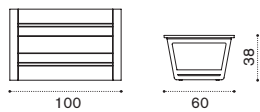

 → 58 |  1 box 130X130X87,5H 79 Kg

Costes

Design: Ethimo

Collection composed of:
 3 seater sofa / modular sofa / lounge
 armchair / coffee table / dining armchair
 / round and rectangular dining table
 / sun lounger.

Coffee table 100x60

→ 11 | 1 box 67X107X12H 16 Kg

COTCRM1T1	Teak
COTCRM1T5	Pickled teak
COVER110	Rain cover 101 x 61 h37

XL coffee table 120x80

→ 20 | 1 box 87X127X14H 25,5 Kg

COTCRM2T1	Teak
COTCRM2T5	Pickled teak
COVER139	Rain cover 121 x 81 h37