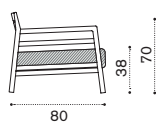

→ 48 | 1 box 185X87X92H 70,5 Kg

Ethimo