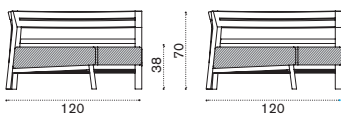

→ 48 | 1 box 185X87X92H 70,5 Kg

Ethimo

Costes

Lounge armchair

Item	Description
------	-------------

- | | |
|--|--------------|
|  COPLT1 | Teak |
|  COPLT5 | Pickled teak |

- | | |
|--|-----------------------------------|
|   COCUPLAW25 | Cushion (seat+back), nature white |
|   COCUPLAW24 | Cushion (seat+back), nature grey |
|   COCUPLAW28 | Cushion (seat+back), black stone |
|   COCUPLAW39 | Cushion (seat+back), espresso |
|   COCUPLA29 | Cushion (seat+back), cherry red |
|   COCUPLA27 | Cushion (seat+back), narval blue |
|  COVER102 | Rain cover 84 x 81 h69 |

 → 34 |  1 box 88X87X92H 41 Kg

Central module

- | | |
|---|--------------|
|  CODMCT1 | Teak |
|  CODMCT5 | Pickled teak |

- | | |
|---|-----------------------------------|
|   COCUDMCAW25 | Cushion (seat+back), nature white |
|   COCUDMCAW24 | Cushion (seat+back), nature grey |
|   COCUDMCAW28 | Cushion (seat+back), black stone |
|   COCUDMCA29 | Cushion (seat+back), cherry red |
|   COCUDMCA27 | Cushion (seat+back), narval blue |
|  COVER108 | Rain cover 115 x 81 h69 |

 → 36 |  1 box 88X127X87H 48 Kg

Corner module

- | | |
|--|--------------|
|  CODMAUT1 | Teak |
|  CODMAUT5 | Pickled teak |

- | | |
|--|-----------------------------------|
|   COCUDMAUAW25 | Cushion (seat+back), nature white |
|   COCUDMAUAW24 | Cushion (seat+back), nature grey |
|   COCUDMAUAW28 | Cushion (seat+back), black stone |
|   COCUDMAUA29 | Cushion (seat+back), cherry red |
|   COCUDMAUA27 | Cushion (seat+back), narval blue |
|  COVER106 | Rain cover 121 x 121 h69 |

 → 58 |  1 box 130X130X87,5H 79 Kg

Costes

Design: Ethimo

Collection composed of:
 3 seater sofa / modular sofa / lounge
 armchair / coffee table / dining armchair
 / round and rectangular dining table
 / sun lounger.