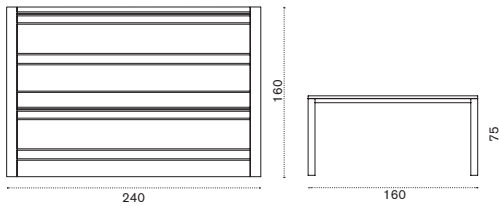

Rectangular dining table 240x160

→ 105 | → 10 - 12 | 1 box 175X252X41H 163,5 Kg

COTPRM1T1	Teak
COTPRM1T5	Pickled teak
COVER147	Rain cover 241 x 161 h74