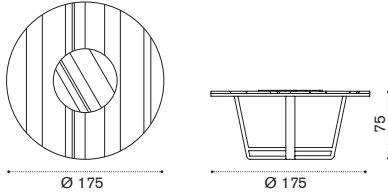

Round dining table Ø 175

→ 94,5 | → 8 - 10 | 1 box 190X190X40H 126 Kg

COTPTM1T1	Teak
COTPTM1T5	Pickled teak
COVER105	Rain cover Ø 176 h74