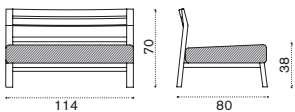

→ 36 | 1 box 88X127X87H 48 Kg

Corner module

CODMAUT1	Teak
CODMAUT5	Pickled teak

COCUDMAUAW25	Cushion (seat+back), nature white
COCUDMAUAW24	Cushion (seat+back), nature grey
COCUDMAUAW28	Cushion (seat+back), black stone
COCUDMAUA29	Cushion (seat+back), cherry red
COCUDMAUA27	Cushion (seat+back), narval blue
COVER106	Rain cover 121 x 121 h69