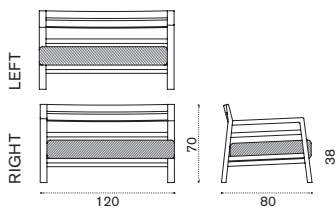

Costes

Design: Ethimo

Collection composed of:
3 seater sofa / modular sofa / lounge
armchair / coffee table / dining armchair
/ round and rectangular dining table
/ sun lounger.

FSC™ certified product

Back end module right (D) / left (S)

→ 39 | 1 box 89X128X87H 54 Kg

Item	Description
CODMFDT1	Teak, right module
CODMFDT5	Pickled teak, right module
CODMFST1	Teak, left module
CODMFST5	Pickled teak, left module
COCUDMFAW25	Cushion (seat+back), nature white
COCUDMFAW24	Cushion (seat+back), nature grey
COCUDMFAW28	Cushion (seat+back), black stone
COCUDMFA29	Cushion (seat+back), cherry red
COCUDMFA27	Cushion (seat+back), narval blue
COVER222	Rain cover 121 x 81 h69, left module
COVER223	Rain cover 121 x 81 h69, right module

Coffee table 100x60