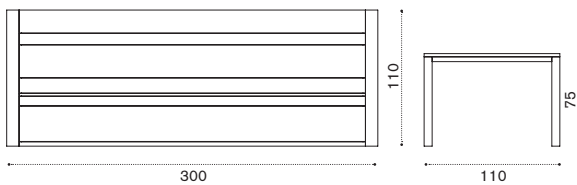

XL rectangular dining table 300x110

→ 108 | → 12 | 1 box 318X125X43H 127,5 Kg

COTPRM2T1	Teak
COTPRM2T5	Pickled teak
COVER109	Rain cover 301 x 111 h74