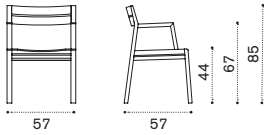

Dining armchair

→ 10 | 1 box 65X65X90H 16,5 Kg