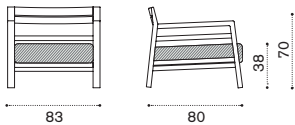

→ 48 | 1 box 185X87X92H 70,5 Kg

Ethimo

Costes

Lounge armchair

Item	Description
------	-------------

- | | |
|--|--------------|
|  COPLT1 | Teak |
|  COPLT5 | Pickled teak |

- | | |
|--|-----------------------------------|
|   COCUPLAW25 | Cushion (seat+back), nature white |
|   COCUPLAW24 | Cushion (seat+back), nature grey |
|   COCUPLAW28 | Cushion (seat+back), black stone |
|   COCUPLAW39 | Cushion (seat+back), espresso |
|   COCUPLA29 | Cushion (seat+back), cherry red |
|   COCUPLA27 | Cushion (seat+back), narval blue |
|  COVER102 | Rain cover 84 x 81 h69 |