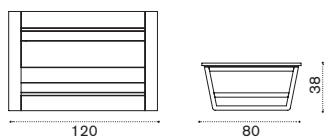

 → 58 |  1 box 130X130X87,5H 79 Kg

Costes

Design: Ethimo

Collection composed of:
 3 seater sofa / modular sofa / lounge
 armchair / coffee table / dining armchair
 / round and rectangular dining table
 / sun lounger.

Coffee table 100x60

→ 11 | 1 box 67X107X12H 16 Kg

COTCRM1T1	Teak
COTCRM1T5	Pickled teak
COVER110	Rain cover 101 x 61 h37

XL coffee table 120x80

→ 20 | 1 box 87X127X14H 25,5 Kg

COTCRM2T1	Teak
COTCRM2T5	Pickled teak
COVER139	Rain cover 121 x 81 h37