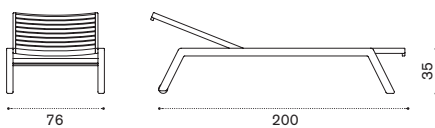

Sun lounger

→ 22 | → 1 | 1 box 84X209X42H 44 Kg