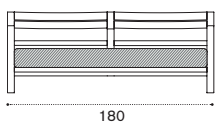

→ 48 | 1 box 185X87X92H 70,5 Kg

Ethimo

Costes

Lounge armchair

Item	Description
------	-------------

- | | |
|--|--------------|
|  COPLT1 | Teak |
|  COPLT5 | Pickled teak |

- | | |
|--|-----------------------------------|
|   COCUPLAW25 | Cushion (seat+back), nature white |
|   COCUPLAW24 | Cushion (seat+back), nature grey |
|   COCUPLAW28 | Cushion (seat+back), black stone |
|   COCUPLAW39 | Cushion (seat+back), espresso |
|   COCUPLA29 | Cushion (seat+back), cherry red |
|   COCUPLA27 | Cushion (seat+back), narval blue |
|  COVER102 | Rain cover 84 x 81 h69 |