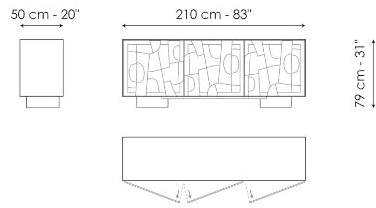

## Image - plith base

Width: 210cm

Depth: 50cm

Height: 71cm

## Image - feet

Width: 210cm

Depth: 50cm

Height: 79cm