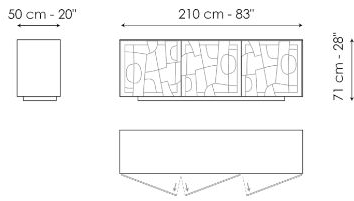

## Image - plith base

Width: 210cm

Depth: 50cm

Height: 71cm

## Image - feet

Width: 210cm

Depth: 50cm

Height: 79cm