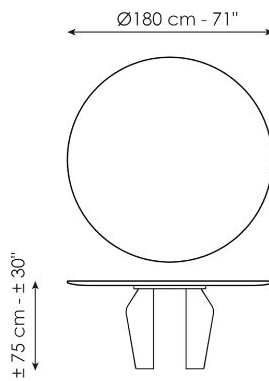

Data sheet

Width: 200cm
Depth: 108cm
Height: ± 75cm

Width: 250cm
Depth: 112cm
Height: ± 75cm

Width: 280cm
Depth: 115cm
Height: ± 75cm

Width: 300cm
Depth: 120cm
Height: ± 75cm

Width: 300cm
Depth: 140cm
Height: ± 75cm

Width: 140cm
Depth: 140cm
Height: ± 75cm

Width: 160cm
Depth: 160cm
Height: ± 75cm

Width: 180cm
Depth: 180cm
Height: ± 75cm

Finishes

BARREL-SHAPED TOP

Ceramic

Mat ceramic
Ardesia grey

Glossy ceramic
Calacatta