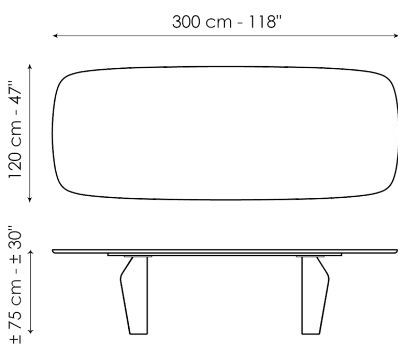

Data sheet

Width: 200cm
Depth: 108cm
Height: ± 75cm

Width: 250cm
Depth: 112cm
Height: ± 75cm

Width: 280cm
Depth: 115cm
Height: ± 75cm

Width: 300cm
Depth: 120cm
Height: ± 75cm

Width: 300cm
Depth: 140cm
Height: ± 75cm

Width: 140cm
Depth: 140cm
Height: ± 75cm

Width: 160cm
Depth: 160cm
Height: ± 75cm

Width: 180cm
Depth: 180cm
Height: ± 75cm

Finishes

BARREL-SHAPED TOP

Ceramic

Mat ceramic
Ardesia grey

Glossy ceramic
Calacatta