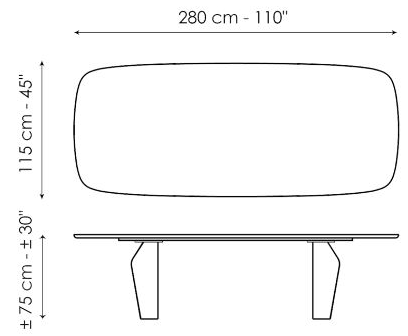

Data sheet

Width: 200cm
Depth: 108cm
Height: ± 75cm

Width: 250cm
Depth: 112cm
Height: ± 75cm

Width: 280cm
Depth: 115cm
Height: ± 75cm

Width: 300cm
Depth: 120cm
Height: ± 75cm

Width: 300cm
Depth: 140cm
Height: ± 75cm

Width: 140cm
Depth: 140cm
Height: ± 75cm

Width: 160cm
Depth: 160cm
Height: ± 75cm

Width: 180cm
Depth: 180cm
Height: ± 75cm

Finishes

BARREL-SHAPED TOP

Ceramic

Mat ceramic
Ardesia grey

Glossy ceramic
Calacatta