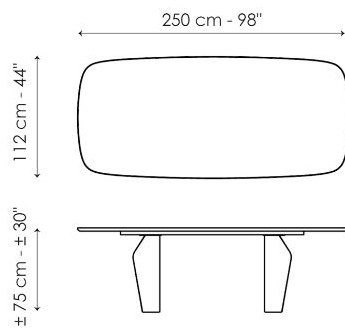

BONALDO

Flame, Flame Wood

Designer: **Gino Carollo**

Flame's main features are its harmonious shapes and light, sinuous volumes. The top, which is visibly suspended, is fully usable thanks to the position of the double base designed to optimize the overall space. Form and function are perfectly expressed in this table: the extensive customization options allow you to arrange it according to your tastes, needs and

Data sheet

Width: 200cm
Depth: 108cm
Height: ± 75cm

Width: 250cm
Depth: 112cm
Height: ± 75cm

Width: 280cm
Depth: 115cm
Height: ± 75cm

Width: 300cm
Depth: 120cm
Height: ± 75cm

Width: 300cm
Depth: 140cm
Height: ± 75cm

Width: 140cm
Depth: 140cm
Height: ± 75cm

Width: 160cm
Depth: 160cm
Height: ± 75cm

Width: 180cm
Depth: 180cm
Height: ± 75cm

Finishes

BARREL-SHAPED TOP

Ceramic

Mat ceramic
Ardesia grey

Glossy ceramic
Calacatta