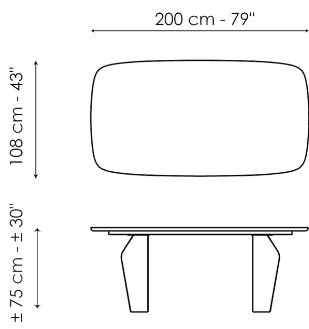

BONALDO

Flame, Flame Wood

Designer: **Gino Carollo**

Flame's main features are its harmonious shapes and light, sinuous volumes. The top, which is visibly suspended, is fully usable thanks to the position of the double base designed to optimize the overall space. Form and function are perfectly expressed in this table: the extensive customization options allow you to arrange it according to your tastes, needs and

Data sheet

Width: 200cm
Depth: 108cm
Height: ± 75cm

Width: 250cm
Depth: 112cm
Height: ± 75cm

Width: 280cm
Depth: 115cm
Height: ± 75cm

Width: 300cm
Depth: 120cm
Height: ± 75cm

Width: 300cm
Depth: 140cm
Height: ± 75cm

Width: 140cm
Depth: 140cm
Height: ± 75cm

Width: 160cm
Depth: 160cm
Height: ± 75cm

Width: 180cm
Depth: 180cm
Height: ± 75cm

Finishes

BARREL-SHAPED TOP

Ceramic

Mat ceramic
Ardesia grey

Glossy ceramic
Calacatta