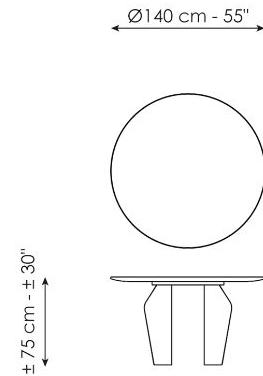

Data sheet

Width: 200cm
Depth: 108cm
Height: ± 75cm

Width: 250cm
Depth: 112cm
Height: ± 75cm

Width: 280cm
Depth: 115cm
Height: ± 75cm

Width: 300cm
Depth: 120cm
Height: ± 75cm

Width: 300cm
Depth: 140cm
Height: ± 75cm

Width: 140cm
Depth: 140cm
Height: ± 75cm

Width: 160cm
Depth: 160cm
Height: ± 75cm

Width: 180cm
Depth: 180cm
Height: ± 75cm

Finishes

BARREL-SHAPED TOP

Ceramic

Mat ceramic
Ardesia grey

Glossy ceramic
Calacatta