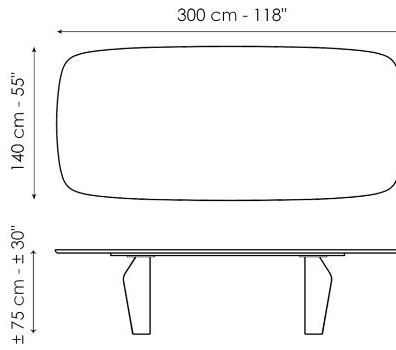

Data sheet

Width: 200cm
Depth: 108cm
Height: ± 75cm

Width: 250cm
Depth: 112cm
Height: ± 75cm

Width: 280cm
Depth: 115cm
Height: ± 75cm

Width: 300cm
Depth: 120cm
Height: ± 75cm

Width: 300cm
Depth: 140cm
Height: ± 75cm

Width: 140cm
Depth: 140cm
Height: ± 75cm

Width: 160cm
Depth: 160cm
Height: ± 75cm

Width: 180cm
Depth: 180cm
Height: ± 75cm

Finishes

BARREL-SHAPED TOP

Ceramic

Mat ceramic
Ardesia grey

Glossy ceramic
Calacatta