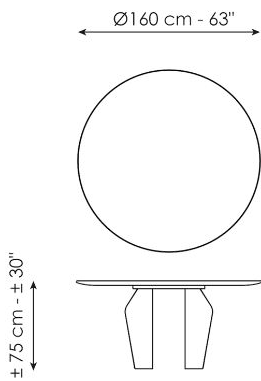

Data sheet

Width: 200cm
Depth: 108cm
Height: ± 75cm

Width: 250cm
Depth: 112cm
Height: ± 75cm

Width: 280cm
Depth: 115cm
Height: ± 75cm

Width: 300cm
Depth: 120cm
Height: ± 75cm

Width: 300cm
Depth: 140cm
Height: ± 75cm

Width: 140cm
Depth: 140cm
Height: ± 75cm

Width: 160cm
Depth: 160cm
Height: ± 75cm

Width: 180cm
Depth: 180cm
Height: ± 75cm

Finishes

BARREL-SHAPED TOP

Ceramic

Mat ceramic
Ardesia grey

Glossy ceramic
Calacatta