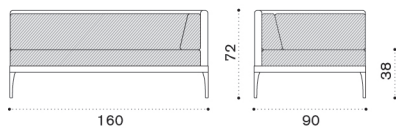

→ 38,5 | 1 box 172X102X82H 48 Kg

IFDMFSD44W22	Left module, alu. + lightwick w.grey
IFDMFSD43W23	Left module, alu. + lightwick w.white
IFCUDMFSAW24	Cushions, left (seat+back), n. grey
IFCUDMFSAW25	Cushions, left (seat+back), n. white
COVER230	Rain cover 161 x 91 h71, left

XL corner module - Right