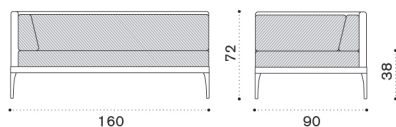

→ 38,5 | 1 box 172X102X82H 48 Kg

IFDMFDD44W22	Right module, alu. + lightwick w.grey
IFDMFDD43W23	Right module, alu. + lightwick w.white
IFCUDMFDAW24	Cushions, right (seat+back), n. grey
IFCUDMFDAW25	Cushions, right (seat+back), n. white
COVER229	Rain cover 161 x 91 h71, right