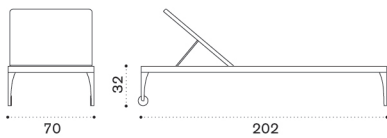

→ 17-13 | 1 box 75X46X211H 46 Kg + 1 box cushion 120X67X16H 4 Kg | 1 box 75X46X211H 40 Kg → 2

IFLED44W22	Alu. + lightwick warmgrey
IFLED43W23	Alu. + lightwick warmwhite
IFLED44E52	Alu. warmgrey + ethitex dove grey
IFLED43E57	Alu. warmwhite + ethitex white
IFCULEAW24	Mattress, nature grey, H 7 D 66 L 195
IFCULEAW25	Mattress, nature white, H 7 D 66 L 195
COVER140	Rain cover 210 x 70 h30

Smart - side table