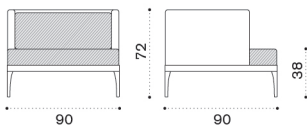

Lounge armchair

→ 29 | 1 box 103X103X82H 35 Kg

Alu. + lightwick warmgrey
Alu. + lightwick warmwhite