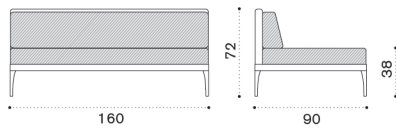

Infinity

Design: Ethimo

XL central module

→ 34 | 1 box 172X102X82H 44 Kg

Item	Description
IFDMCM2D44W22	Alu. + lightwick warmgrey
IFDMCM2D43W23	Alu. + lightwick warmwhite
IFCUDMCM2AW24	Cushions, (seat+back), nature grey
IFCUDMCM2AW25	Cushions, (seat+back), nature white
COVER227	Rain cover 161 x 91 h71

Pouf