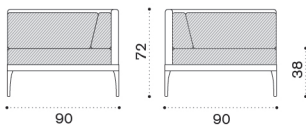

## Rectangular coffee table 120x90

→ 18 | 1 box 92X123X28H 24 Kg

- IFTCRD44
- IFTCRD43
- COVER115

- Alu. warmgrey
- Alu. warmwhite
- Rain cover 121 x 91 h23

## Central module

→ 27 | 1 box 103X103X82H 33 Kg

- IFDMCM1D44W22
- IFDMCM1D43W23
- IFCUDMCM1AW24
- IFCUDMCM1AW25
- COVER226

- Alu. + lightwick warmgrey
- Alu. + lightwick warmwhite
- Cushions, (seat+back), nature grey
- Cushions, (seat+back), nature white
- Rain cover 91 x 91 h71

## Corner module

→ 28,5 | 1 box 103X103X82H 35,5 Kg

- IFDMAUD44W22
- IFDMAUD43W23
- IFCUDMAUAW24
- IFCUDMAUAW25
- COVER228

- Alu. + lightwick warmgrey
- Alu. + lightwick warmwhite
- Cushions, (seat+back), nature grey
- Cushions, (seat+back), nature white
- Rain cover 91 x 91 h71