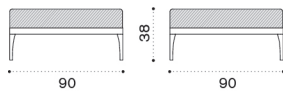

→ 20 | 1 box 103X103X48H 24 Kg

IFPUD44W22	Alu. warmgrey
IFPUD43W23	Alu. warmwhite
IFCUPUAW24	Cushion, nature grey
IFCUPUAW25	Cushion, nature white
COVER113	Rain cover 90 x 90 h35

XL corner module - Left