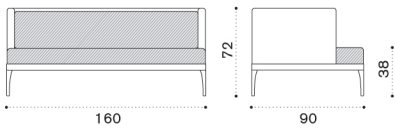

Rain cover

3 seater sofa

→ 36,5 | 1 box 172X102X82H 46,5 Kg

Item

Description

Alu. + lightwick warmgrey
Alu. + lightwick warmwhite

Cushions, (seat+back), nature grey
Cushions, (seat+back), nature white
Rain cover 161 x 91 h71

Lounge armchair