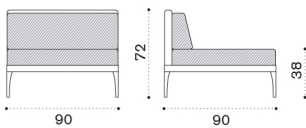

→ 27 | 1 box 103X103X82H 33 Kg

- IFDMCM1D44W22
- IFDMCM1D43W23
- IFCUDMCM1AW24
- IFCUDMCM1AW25
- COVER226

- Alu. + lightwick warmgrey
- Alu. + lightwick warmwhite
- Cushions, (seat+back), nature grey
- Cushions, (seat+back), nature white
- Rain cover 91 x 91 h71

Corner module