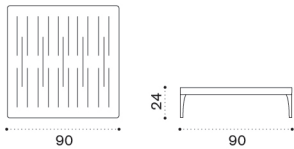

Infinity

Square coffee table 90x90

→ 15 | 1 box 93X93X28H 21 Kg

Item

- IFTCQD44
- IFTCQD43
- COVER114

Description

- Alu. warmgrey
- Alu. warmwhite
- Rain cover 91 x 91 h23

Rectangular coffee table 120x90