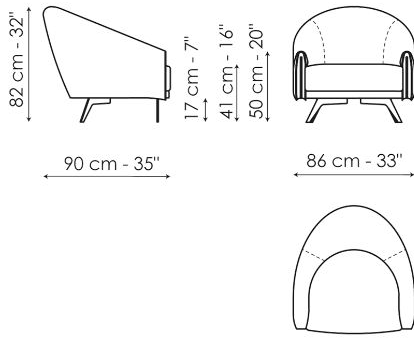

Data sheet

Saddle armchair

Width: 86cm

Depth: 90cm

Height: 82cm

Finishes

FEET

Metal