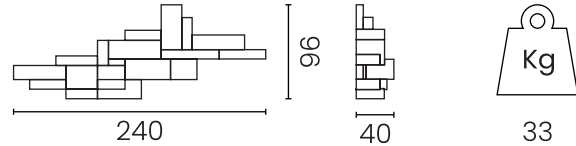

Primitive Bookshelf

DESIGN STUDIO NUCLEO

Wall bookshelf rotomolded in batch-colored recyclable polyethylene.

Accessories for wall hanging included, dowels to be purchased according to the type of support.

Expandable by adding more modules to the first one .

Material

Body: Batch coloured polyethylene

Packaging

No. of parcels: 1

Weight (Kg): 33

Volume (m³): 0.9

Dimensions (LxWxH): 240 x 40 x 96 cm