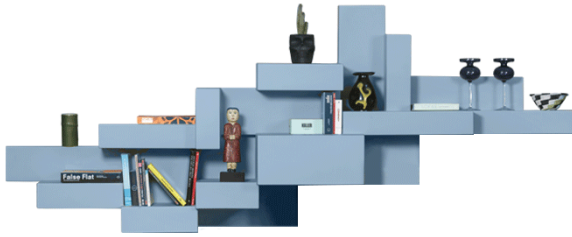

Primitive Bookshelf

DESIGN STUDIO NUCLEO

Wall bookshelf rotomolded in batch-colored recyclable polyethylene.

Accessories for wall hanging included, dowels to be purchased according to the type of support.

Expandable by adding more modules to the first one .

Material

Body: Batch coloured polyethylene

Packaging

No. of parcels: 1

Weight (Kg): 33

Volume (m³): 0.9

Dimensions (LxWxH): 240 x 40 x 96 cm