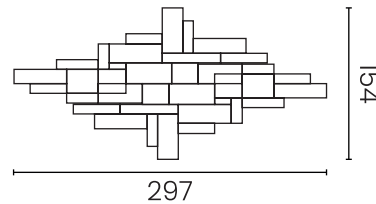

Primitive Bookshelf

DESIGN STUDIO NUCLEO

Wall bookshelf rotomolded in batch-colored recyclable polyethylene.

Accessories for wall hanging included, dowels to be purchased according to the type of support.

Expandable by adding more modules to the first one .

Material

Body: Batch coloured polyethylene

Packaging

No. of parcels: 1

Weight (Kg): 33

Volume (m³): 0.9

Dimensions (LxWxH): 240 x 40 x 96 cm