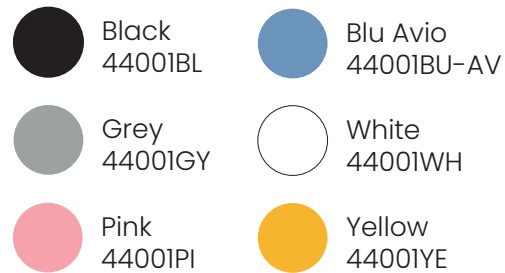

Primitive Bookshelf

DESIGN STUDIO NUCLEO

Wall bookshelf rotomolded in batch-colored recyclable polyethylene.

Accessories for wall hanging included, dowels to be purchased according to the type of support.

Expandable by adding more modules to the first one .

Material

Body: Batch coloured polyethylene

Packaging

No. of parcels: 1

Weight (Kg): 33

Volume (m³): 0.9

Dimensions (LxWxH): 240 x 40 x 96 cm