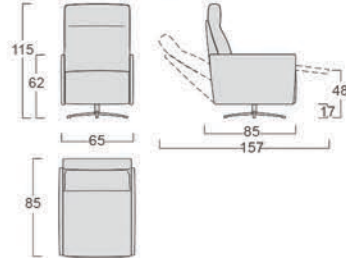

Poltrona Armchair

Piedini Feet

Base Aster girevole, di serie
Aster swivel base, standard

Base Plump girevole, optional
Plump swivel base, optional

Base Square girevole, optional
Square swivel base, optional