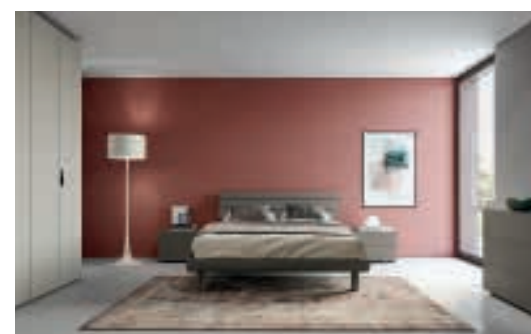

composizione: PTN308
page 54/55

Armadio con 6 ante Battenti LISCE
Finitura Eco Limo
Maniglia PNG833 Nero Opaco
L.2749 - H.2530 - P.598

Comodini 2 cassetti DADO
Finitura Eco Pepe
L.517 - H.416 - P.486

Comò 3 cassetti DADO
Finitura Eco Pepe
L.1207 - H.786 - P.486

Letto Matrimoniale MISTRAL con ring Bombato
Finitura Eco Pepe
L.1713 - H.930 - P.2125

Specchiera DELFI
L.1000 - H.640 - P.25

LISCE wardrobe with 6 hinged doors
Eco Limo finish
Maniglia PNG833
W.2749 - H.2530 - D.598

DADO bedside tables with 2 drawers
Eco Pepe finish
W.517 - H.416 - D.486

DADO dresser with 3 drawers
Eco Pepe finish
W.1207 - H.786 - D.486

MISTRAL double bed with curved frame
Eco Pepe finish
W.1713 - H.930 - D.2125

DELFI mirror
W.1000 - H.640 - D.25