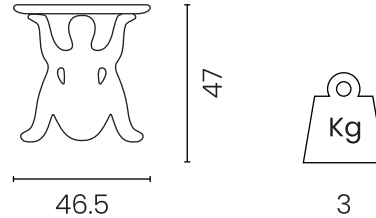

Helpyourself Side Table

DESIGN PHILIPPE STARCK, 2023

Side table in rotomolded recyclable polyethylene suitable in indoor and outdoor dry and wet locations.

Materials

Base: Batch coloured polyethylene

Packaging

No. of parcels: 1
 Weight (kg): 4
 Volume (m³): 0.1
 Dimensions (LxWxH): 51 x 53 x 48 cm

Product use: Indoor and outdoor

Made in Italy