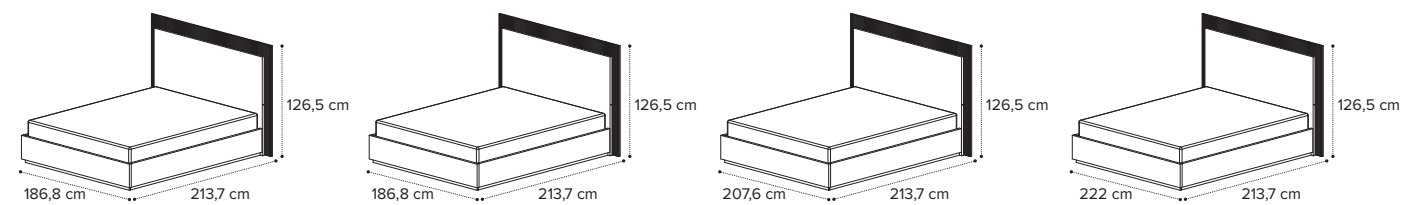

frame and mattress are not included

Letto ONYX QS 154
Bed ONYX QS 154
Кровать ONYX QS 154

Letto ONYX 160X200
Bed ONYX 160X200
Кровать ONYX 160X200

Letto ONYX 180X200
Bed ONYX 180X200
Кровать ONYX 180X200

Letto ONYX KS 195
Bed ONYX KS 195
Кровать ONYX KS 195