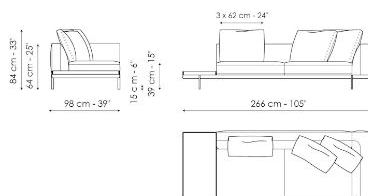

End section sofa with tray 266

Width: 266cm
Depth: 98cm
Height: 84cm