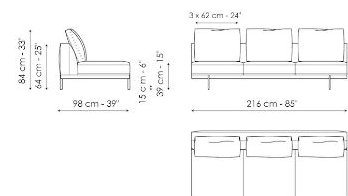

## End section sofa 218

Width: 218cm  
Depth: 98cm  
Height: 84cm

## End section sofa 170

Width: 170cm  
Depth: 98cm  
Height: 84cm

## End section sofa with tray 266

Width: 266cm  
Depth: 98cm  
Height: 84cm

## Center section 216

Width: 216cm  
Depth: 98cm  
Height: 84cm

**Center section 192**

Width: 192cm  
Depth: 98cm  
Height: 84cm

**Center section 144**

Width: 144cm  
Depth: 98cm  
Height: 84cm

**Center section with tray 264**