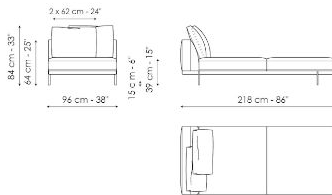

## Center section 216

Width: 216cm  
Depth: 98cm  
Height: 84cm

**Center section 192**

Width: 192cm  
Depth: 98cm  
Height: 84cm

**Center section 144**

Width: 144cm  
Depth: 98cm  
Height: 84cm

**Center section with tray 264**

**Penisola 192**  
 Width: 192cm  
 Depth: 98cm  
 Height: 84cm

**Penisola 144**  
 Width: 144cm  
 Depth: 98cm  
 Height: 84cm

**Meridiana**  
 Width: 242cm  
 Depth: 98cm  
 Height: 84cm

**Chaise longue**  
 Width: 170cm  
 Depth: 98cm  
 Height: 84cm

**Chaise large**  
 Width: 218cm  
 Depth: 96cm  
 Height: 84cm

**Pouf**  
 Width: 144cm  
 Depth: 72cm  
 Height: 39cm

**Pouf with tray**  
 Width: 144cm  
 Depth: 72cm  
 Height: 39cm

**Magazine holder armrest**

Width: 116cm

Depth: cm

Height: 31cm

**Armrest 68**

Width: 68cm

Depth: cm

Height: 31cm