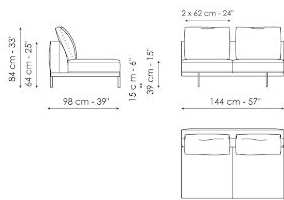

## End section sofa with tray 218

Width: 218cm  
Depth: 98cm  
Height: 84cm

## Center section 216

Width: 216cm  
Depth: 98cm  
Height: 84cm

**Center section 192**

Width: 192cm  
Depth: 98cm  
Height: 84cm

**Center section 144**

Width: 144cm  
Depth: 98cm  
Height: 84cm

**Center section with tray 264**

Width: 264cm  
Depth: 98cm  
Height: 84cm

**Center section with tray 240**

Width: 240cm  
Depth: 98cm  
Height: 84cm

**Center section with tray 192**

Width: 192cm  
Depth: 98cm  
Height: 84cm

**Dormeuse 242**

Width: 116cm

Depth: cm

Height: 31cm

**Armrest 68**

Width: 68cm

Depth: cm

Height: 31cm