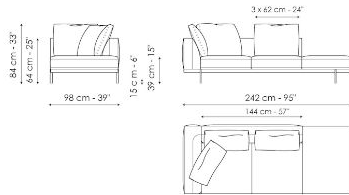

Width: 264cm  
Depth: 98cm  
Height: 84cm

**Center section with tray 240**

Width: 240cm  
Depth: 98cm  
Height: 84cm

**Center section with tray 192**

Width: 192cm  
Depth: 98cm  
Height: 84cm

**Dormeuse 242**

Width: 242cm  
Depth: 98cm  
Height: 84cm

**Dormeuse 218**

Width: 218cm  
Depth: 98cm  
Height: 84cm

**Dormeuse 170**

Width: 170cm  
Depth: 98cm  
Height: 84cm

**Penisola 216**

Width: 216cm  
Depth: 98cm  
Height: 84cm

**Penisola 192**  
 Width: 192cm  
 Depth: 98cm  
 Height: 84cm

**Penisola 144**  
 Width: 144cm  
 Depth: 98cm  
 Height: 84cm

**Meridiana**  
 Width: 242cm  
 Depth: 98cm  
 Height: 84cm

**Chaise longue**  
 Width: 170cm  
 Depth: 98cm  
 Height: 84cm

**Chaise large**  
 Width: 218cm  
 Depth: 96cm  
 Height: 84cm

**Pouf**  
 Width: 144cm  
 Depth: 72cm  
 Height: 39cm

**Pouf with tray**  
 Width: 144cm  
 Depth: 72cm  
 Height: 39cm

**Magazine holder armrest**