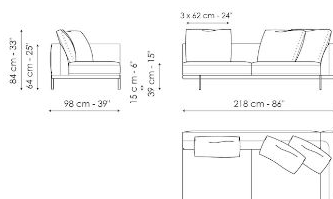

End section sofa 218

Width: 218cm
Depth: 98cm
Height: 84cm