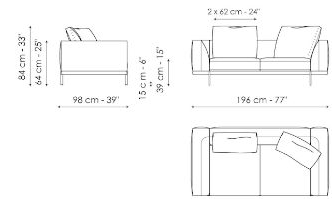

## Sofa 268

Width: 268cm  
Depth: 98cm  
Height: 84cm

## Sofa 244

Width: 244cm  
Depth: 98cm  
Height: 84cm

## Center section 216

Width: 216cm  
Depth: 98cm  
Height: 84cm

**Center section 192**

Width: 192cm  
Depth: 98cm  
Height: 84cm

**Center section 144**

Width: 144cm  
Depth: 98cm  
Height: 84cm

**Center section with tray 264**

Width: 116cm

Depth: cm

Height: 31cm

**Armrest 68**

Width: 68cm

Depth: cm

Height: 31cm