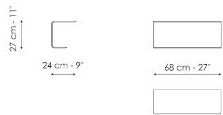

**Penisola 192**  
 Width: 192cm  
 Depth: 98cm  
 Height: 84cm

**Penisola 144**  
 Width: 144cm  
 Depth: 98cm  
 Height: 84cm

**Meridiana**  
 Width: 242cm  
 Depth: 98cm  
 Height: 84cm

**Chaise longue**  
 Width: 170cm  
 Depth: 98cm  
 Height: 84cm

**Chaise large**  
 Width: 218cm  
 Depth: 96cm  
 Height: 84cm

**Pouf**  
 Width: 144cm  
 Depth: 72cm  
 Height: 39cm

**Pouf with tray**  
 Width: 144cm  
 Depth: 72cm  
 Height: 39cm

**Magazine holder armrest**

Width: 95cm

Depth: 24cm

Height: 27cm

**Coffee table**

Width: 68cm

Depth: 24cm

Height: 27cm

**Armrest 116**

Width: 116cm

Depth: cm

Height: 31cm

**Armrest 68**

Width: 68cm

Depth: cm

Height: 31cm