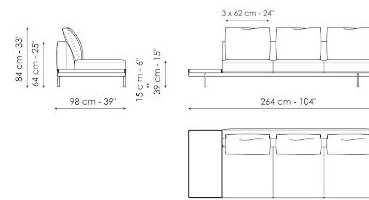

## End section sofa with tray 218

Width: 218cm  
Depth: 98cm  
Height: 84cm

## Center section 216

Width: 216cm  
Depth: 98cm  
Height: 84cm

**Center section 192**

Width: 192cm  
Depth: 98cm  
Height: 84cm

**Center section 144**

Width: 144cm  
Depth: 98cm  
Height: 84cm

**Center section with tray 264**

Width: 264cm  
Depth: 98cm  
Height: 84cm

**Center section with tray 240**

Width: 240cm  
Depth: 98cm  
Height: 84cm

**Center section with tray 192**

Width: 192cm  
Depth: 98cm  
Height: 84cm

**Dormeuse 242**

Width: 116cm

Depth: cm

Height: 31cm

**Armrest 68**

Width: 68cm

Depth: cm

Height: 31cm