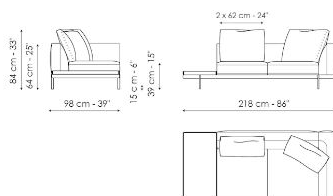

End section sofa with tray 218

Width: 218cm
Depth: 98cm
Height: 84cm