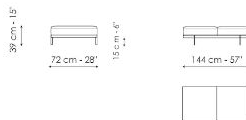

## Center section 216

Width: 216cm  
Depth: 98cm  
Height: 84cm

**Center section 192**

Width: 192cm  
Depth: 98cm  
Height: 84cm

**Center section 144**

Width: 144cm  
Depth: 98cm  
Height: 84cm

**Center section with tray 264**

**Penisola 192**  
 Width: 192cm  
 Depth: 98cm  
 Height: 84cm

**Penisola 144**  
 Width: 144cm  
 Depth: 98cm  
 Height: 84cm

**Meridiana**  
 Width: 242cm  
 Depth: 98cm  
 Height: 84cm

**Chaise longue**  
 Width: 170cm  
 Depth: 98cm  
 Height: 84cm

**Chaise large**  
 Width: 218cm  
 Depth: 96cm  
 Height: 84cm

**Pouf**  
 Width: 144cm  
 Depth: 72cm  
 Height: 39cm

**Pouf with tray**  
 Width: 144cm  
 Depth: 72cm  
 Height: 39cm

**Magazine holder armrest**

Width: 116cm

Depth: cm

Height: 31cm

**Armrest 68**

Width: 68cm

Depth: cm

Height: 31cm