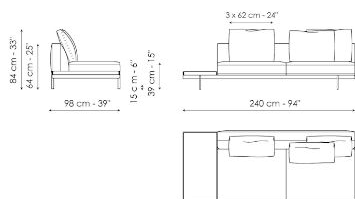

## End section sofa with tray 218

Width: 218cm  
Depth: 98cm  
Height: 84cm

## Center section 216

Width: 216cm  
Depth: 98cm  
Height: 84cm

**Center section 192**

Width: 192cm  
Depth: 98cm  
Height: 84cm

**Center section 144**

Width: 144cm  
Depth: 98cm  
Height: 84cm

**Center section with tray 264**

Width: 264cm  
Depth: 98cm  
Height: 84cm

**Center section with tray 240**

Width: 240cm  
Depth: 98cm  
Height: 84cm

**Center section with tray 192**

Width: 192cm  
Depth: 98cm  
Height: 84cm

**Dormeuse 242**

Width: 116cm

Depth: cm

Height: 31cm

**Armrest 68**

Width: 68cm

Depth: cm

Height: 31cm