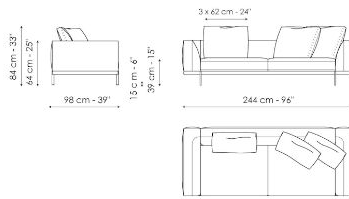

## Sofa 268

Width: 268cm  
Depth: 98cm  
Height: 84cm

## Center section 216

Width: 216cm  
Depth: 98cm  
Height: 84cm

**Center section 192**

Width: 192cm  
Depth: 98cm  
Height: 84cm

**Center section 144**

Width: 144cm  
Depth: 98cm  
Height: 84cm

**Center section with tray 264**

Width: 95cm

Depth: 24cm

Height: 27cm

**Coffee table**

Width: 68cm

Depth: 24cm

Height: 27cm

**Armrest 116**

Width: 116cm

Depth: cm

Height: 31cm

**Armrest 68**

Width: 68cm

Depth: cm

Height: 31cm