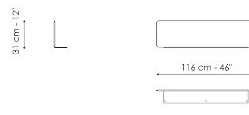

**Penisola 192**  
 Width: 192cm  
 Depth: 98cm  
 Height: 84cm

**Penisola 144**  
 Width: 144cm  
 Depth: 98cm  
 Height: 84cm

**Meridiana**  
 Width: 242cm  
 Depth: 98cm  
 Height: 84cm

**Chaise longue**  
 Width: 170cm  
 Depth: 98cm  
 Height: 84cm

**Chaise large**  
 Width: 218cm  
 Depth: 96cm  
 Height: 84cm

**Pouf**  
 Width: 144cm  
 Depth: 72cm  
 Height: 39cm

**Pouf with tray**  
 Width: 144cm  
 Depth: 72cm  
 Height: 39cm

**Magazine holder armrest**

Width: 95cm

Depth: 24cm

Height: 27cm

**Coffee table**

Width: 68cm

Depth: 24cm

Height: 27cm

**Armrest 116**

Width: 116cm

Depth: cm

Height: 31cm

**Armrest 68**

Width: 68cm

Depth: cm

Height: 31cm