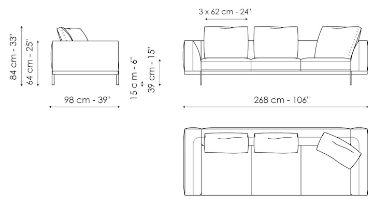

Data sheet

Sofa 268

Width: 268cm
Depth: 98cm
Height: 84cm