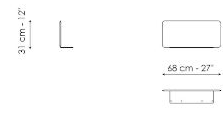

**Penisola 192**  
 Width: 192cm  
 Depth: 98cm  
 Height: 84cm

**Penisola 144**  
 Width: 144cm  
 Depth: 98cm  
 Height: 84cm

**Meridiana**  
 Width: 242cm  
 Depth: 98cm  
 Height: 84cm

**Chaise longue**  
 Width: 170cm  
 Depth: 98cm  
 Height: 84cm

**Chaise large**  
 Width: 218cm  
 Depth: 96cm  
 Height: 84cm

**Pouf**  
 Width: 144cm  
 Depth: 72cm  
 Height: 39cm

**Pouf with tray**  
 Width: 144cm  
 Depth: 72cm  
 Height: 39cm

**Magazine holder armrest**

Width: 95cm

Depth: 24cm

Height: 27cm

**Coffee table**

Width: 68cm

Depth: 24cm

Height: 27cm

**Armrest 116**

Width: 116cm

Depth: cm

Height: 31cm

**Armrest 68**

Width: 68cm

Depth: cm

Height: 31cm