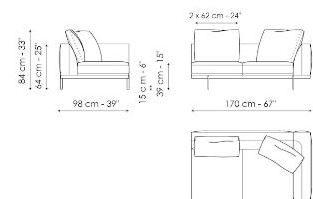

End section sofa 170

Width: 170cm
Depth: 98cm
Height: 84cm