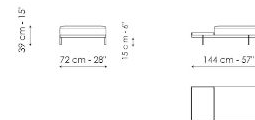

## Center section 216

Width: 216cm  
Depth: 98cm  
Height: 84cm

**Center section 192**

Width: 192cm  
Depth: 98cm  
Height: 84cm

**Center section 144**

Width: 144cm  
Depth: 98cm  
Height: 84cm

**Center section with tray 264**

**Penisola 192**  
 Width: 192cm  
 Depth: 98cm  
 Height: 84cm

**Penisola 144**  
 Width: 144cm  
 Depth: 98cm  
 Height: 84cm

**Meridiana**  
 Width: 242cm  
 Depth: 98cm  
 Height: 84cm

**Chaise longue**  
 Width: 170cm  
 Depth: 98cm  
 Height: 84cm

**Chaise large**  
 Width: 218cm  
 Depth: 96cm  
 Height: 84cm

**Pouf**  
 Width: 144cm  
 Depth: 72cm  
 Height: 39cm

**Pouf with tray**  
 Width: 144cm  
 Depth: 72cm  
 Height: 39cm

**Magazine holder armrest**

Width: 116cm

Depth: cm

Height: 31cm

**Armrest 68**

Width: 68cm

Depth: cm

Height: 31cm