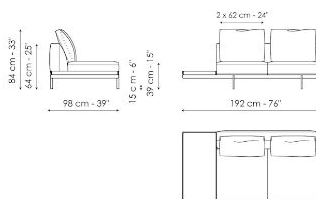

## End section sofa with tray 218

Width: 218cm  
Depth: 98cm  
Height: 84cm

## Center section 216

Width: 216cm  
Depth: 98cm  
Height: 84cm

**Center section 192**

Width: 192cm  
Depth: 98cm  
Height: 84cm

**Center section 144**

Width: 144cm  
Depth: 98cm  
Height: 84cm

**Center section with tray 264**

Width: 264cm  
Depth: 98cm  
Height: 84cm

**Center section with tray 240**

Width: 240cm  
Depth: 98cm  
Height: 84cm

**Center section with tray 192**

Width: 192cm  
Depth: 98cm  
Height: 84cm

**Dormeuse 242**

Width: 116cm

Depth: cm

Height: 31cm

**Armrest 68**

Width: 68cm

Depth: cm

Height: 31cm