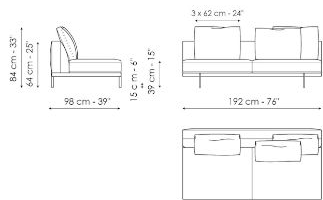

## End section sofa with tray 266

Width: 266cm  
Depth: 98cm  
Height: 84cm

## End section sofa with tray 218

Width: 218cm  
Depth: 98cm  
Height: 84cm

## Center section 216

Width: 216cm  
Depth: 98cm  
Height: 84cm

**Center section 192**

Width: 192cm  
Depth: 98cm  
Height: 84cm

**Center section 144**

Width: 144cm  
Depth: 98cm  
Height: 84cm

**Center section with tray 264**

Width: 116cm

Depth: cm

Height: 31cm

**Armrest 68**

Width: 68cm

Depth: cm

Height: 31cm