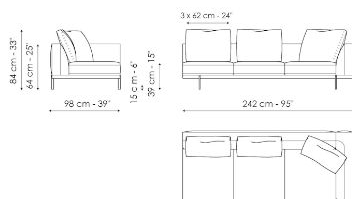

## Sofa 268

Width: 268cm  
Depth: 98cm  
Height: 84cm

## Sofa 244

Width: 244cm  
Depth: 98cm  
Height: 84cm

## Sofa 196

Width: 196cm  
Depth: 98cm  
Height: 84cm

Width: 116cm

Depth: cm

Height: 31cm

**Armrest 68**

Width: 68cm

Depth: cm

Height: 31cm