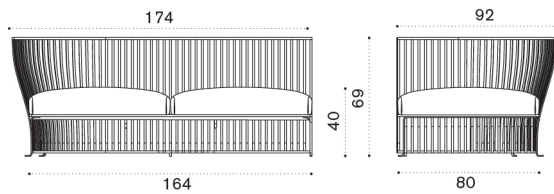

Backend module - Right

→ 35 | 1 box 102X204X95H 69 Kg

- VXFDD53
- VXFDD56

Aluminium mineral grey
Aluminium limestone white

- VXCUIFA46
- VXCUIFA49
- COVER602

Cushions (seat+4back), lichen
Cushion (seat+4back), linen color
Rain cover 176 x 94 h69 DX

Complementary back cushion 40x40

- VXCUSCM1A47
- VXCUSCM1A48
- VXCUSCM1P09
- VXCUSCM1TR18

Back cushion, lichen melange
Back cushion, lichen twill
Back cushion, orange stripe
Back cushion, orange

→ 0,5

Coffee table Ø60 H48

- VXTCTM1D53PLSB
- VXTCTM1D53PLA
- VXTCTM1D56PLSB
- VXTCTM1D56PLA
- COVER604

Ø60 h 48, alu. mineral grey + white
Ø60 h 48, alu. mineral grey + ardesia
Ø60 h48, alu. limestone white + white
Ø60 h48, alu. limestone white + ardesia
Rain cover Ø62 x h48

→ 19,5 | 2 boxes 1X 72X74X8H 17 Kg + 1X 40X40X51H 4,5 Kg