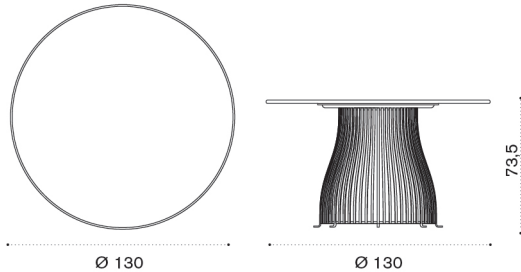

Round dining table Ø130

→ 43,5 | 2 boxes 1X 132X132X7H 43 Kg + 1X 77X77X73H 10 Kg

- VXTPTD53LC
- VXTPTD56LI
- COVER722

Alu. mineral grey + anthracite top
Alu. limestone white + ice white top
Rain cover Ø131x h73

Dining armchair