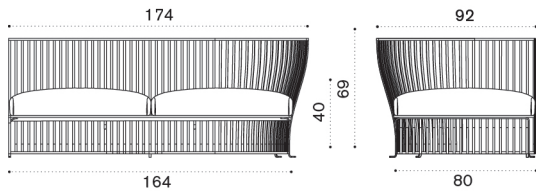

Venexia

Backend module - Left

→ 35 | 1 box 102X204X95H 69 Kg

Item

- VXFSD53
- VXFSD56

Description

Aluminium mineral grey
Aluminium limestone white

- VXCUIFA46
- VXCUIFA49
- COVER603

Cushions (seat+4back), lichen
Cushion (seat+4back), linen color
Rain cover 176 x 94 h69 SX