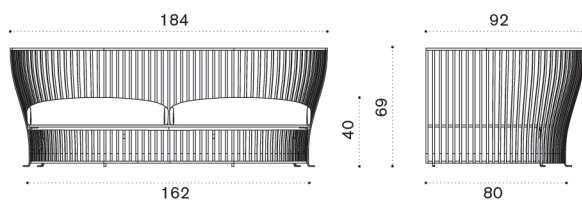

2 seater sofa