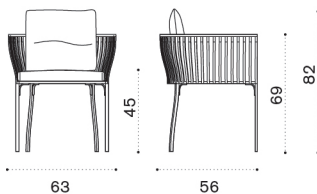

→ 8 | 1 box 65X58X72H 16 Kg → 2

- VXPDD53
- VXPDD56

Aluminium mineral grey
Aluminium limestone white

- VXCUPDA46
- VXCUPDA47
- VXCUPDA49
- VXCUPDTR18
- COVER723

Cushions (seat+back), lichen
Cushions (seat+back), lichen melange
Cushions (seat+back), linen color
Cushions (seat+back), orange
Rain cover 65 x 58 h68