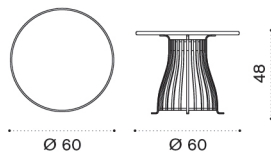

## Coffee table Ø60 H48

- VXTCTM1D53PLSB
- VXTCTM1D53PLA
- VXTCTM1D56PLSB
- VXTCTM1D56PLA
- COVER604

Ø60 h 48, alu. mineral grey + white  
Ø60 h 48, alu. mineral grey + ardesia  
Ø60 h48, alu. limestone white + white  
Ø60 h48, alu. limestone white + ardesia  
Rain cover Ø62 x h48