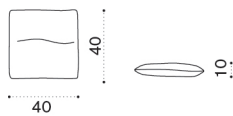

→ 0,5

Coffee table Ø60 H48

- VXTCTM1D53PLSB
- VXTCTM1D53PLA
- VXTCTM1D56PLSB
- VXTCTM1D56PLA
- COVER604

Ø60 h 48, alu. mineral grey + white
Ø60 h 48, alu. mineral grey + ardesia
Ø60 h48, alu. limestone white + white
Ø60 h48, alu. limestone white + ardesia
Rain cover Ø62 x h48