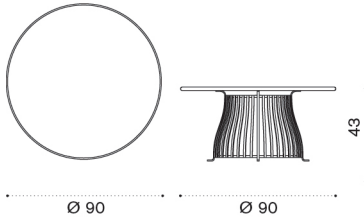

Venexia

Design: Luca Nichetto

Coffee table Ø90 H43

→ 41 | 2 boxes 1X 97X97X8H 9 Kg + 1X 56X56X47H 6,5 Kg

Item

- VXTCTM2D53PLSB
- VXTCTM2D53PLA
- VXTCTM2D56PLSB
- VXTCTM2D56PLA
- COVER605

Description

Ø90 h 43, alu. mineral grey + white
Ø90 h 43, alu. mineral grey + ardesia
Ø90 h43, alu. limestone white + white
Ø90 h43, alu. limestone white + ardesia
Rain cover Ø92 x h43

Cup holder Ø25

VXPBT5

Cup holder, pickled teak

→ 0,5