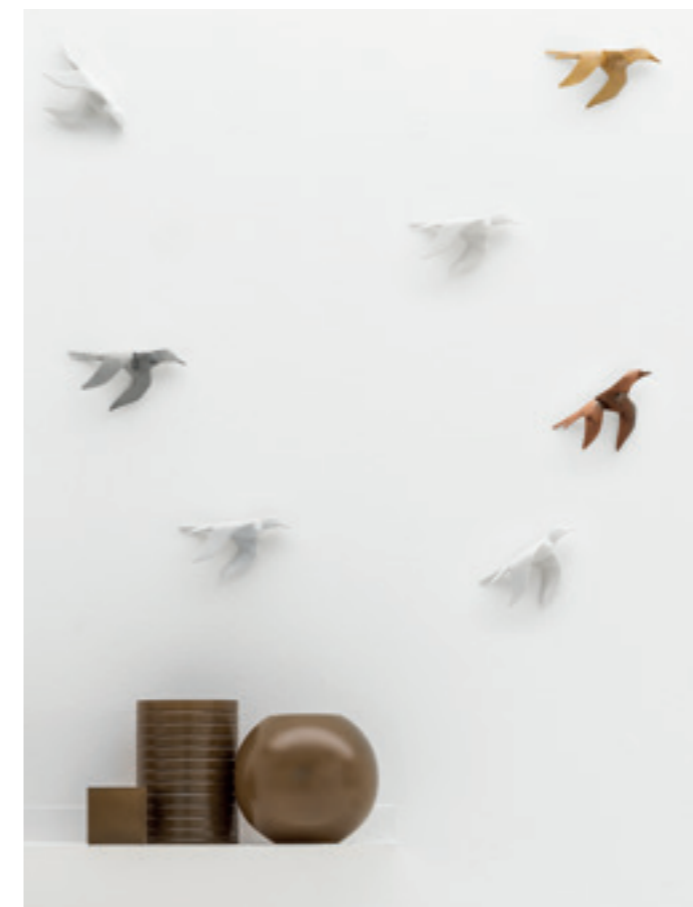

Platino
 Platinum

Ruggine
 Rust

Golden Black

VOLO WALL COLLECTION

VOLO WALL
Q509/1X25
L 22 P 6 H 11 cm

Bianco opaco
Matt white

VOLO WALL
Q509/1X25
L 22 P 6 H 11 cm

Nero opaco
Matt black

VOLO WALL
Q509/2X75
L 22 P 6 H 11 cm

Platino
Platinum

VOLO WALL
Q509/2X75
L 22 P 6 H 11 cm

Oro
Gold

VOLO WALL
Q509/2X75
L 22 P 6 H 11 cm

Oro rosa
Pink gold

VOLO WALL
Q509/6X35
L 22 P 6 H 11 cm

Golden black