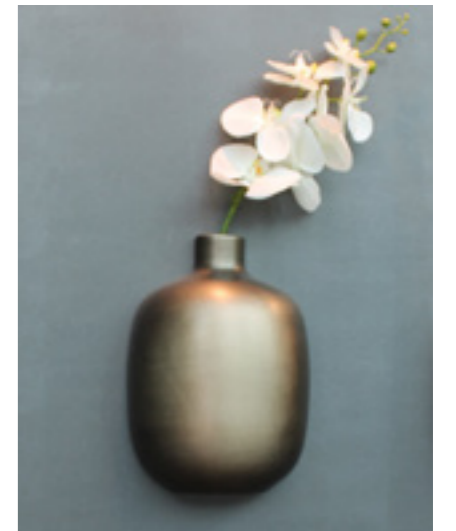

Chic Fifty. Q115/2X75 H. 30 Ø 12/25 cm.
Vaso in ceramica platino, oro, oro rosa.
Glazed ceramic vase.
Platinum, gold and pink gold.

Chic Fifty. Q115/6X28 H. 30 Ø 12/25 cm.
Vaso in ceramica golden black.
Glazed ceramic vase. Golden black.