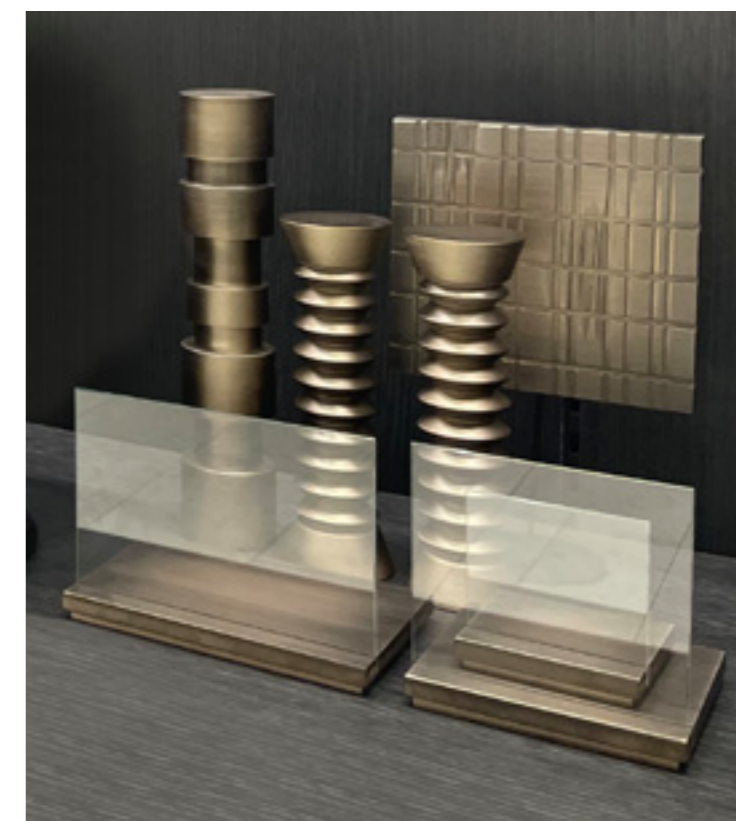

MED & VER

Med. D48A/6X249
H 65 L 46 P 5 cm.
Scultura in legno finitura Golden Black.
Wooden sculpture in Golden Black finish.

Ver. D48B/6X230
H 45 L 65 P 5 cm.
Scultura in legno finitura Golden Black.
Wooden sculpture in Golden Black finish.

D103/6X30 Golden black
D103/1X30 Nero / Black

Scultura verticale in legno verniciato nero o finitura Golden Black.
Vertical wooden sculpture in black or Golden Black finish.
H 26 Ø 7 cm.

D100/6X35 20 x 20 cm. Golden black
D101/6X40 20 x 30 cm. Golden black
D102/6X45 40 x 20 cm. Golden black
Scultura in legno finitura Golden Black con piedistallo in metallo.
Golden Black finish wooden sculpture with metal pedestal.

Colori disponibili. Available colors.

Codice /1X
Code /1X
Opaco / Matt

Nero
Black

Codice /6X
Code /6X
Opaco / Matt

Golden Black

Base in legno finitura Golden Black con vetro trasparente.
Golden Black finish wooden base with transparent glass.