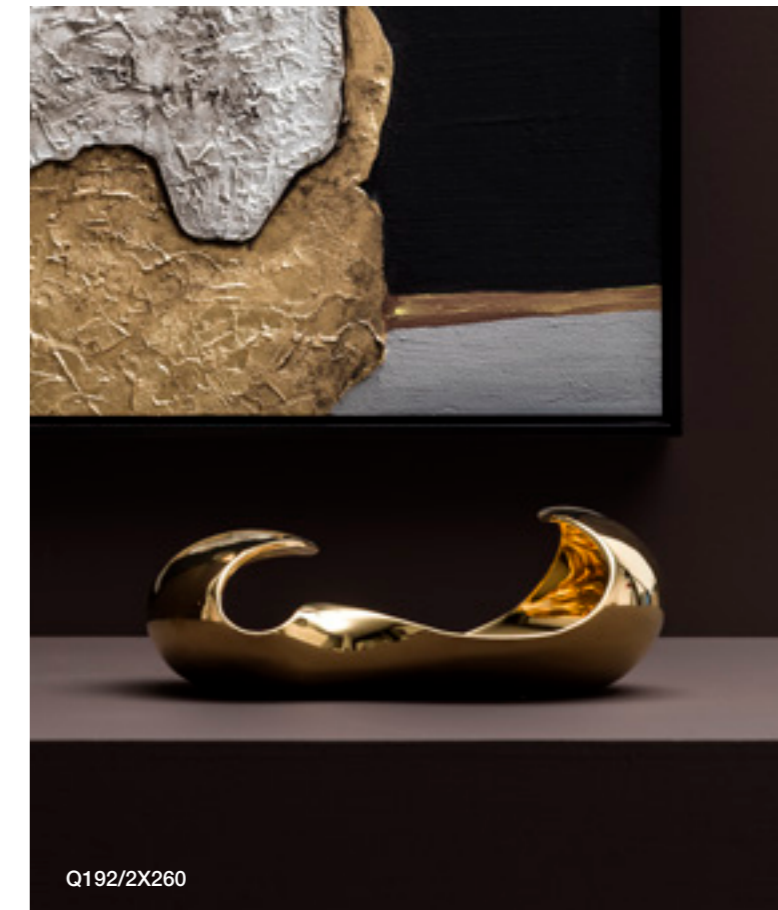

Q192/2X260

Bouble. Q192X60
Vaso in ceramica smaltata lucida bianco e nero.
Glazed ceramic vase.
Colours: white and black.
L. 40 P. 30 H 14 cm.