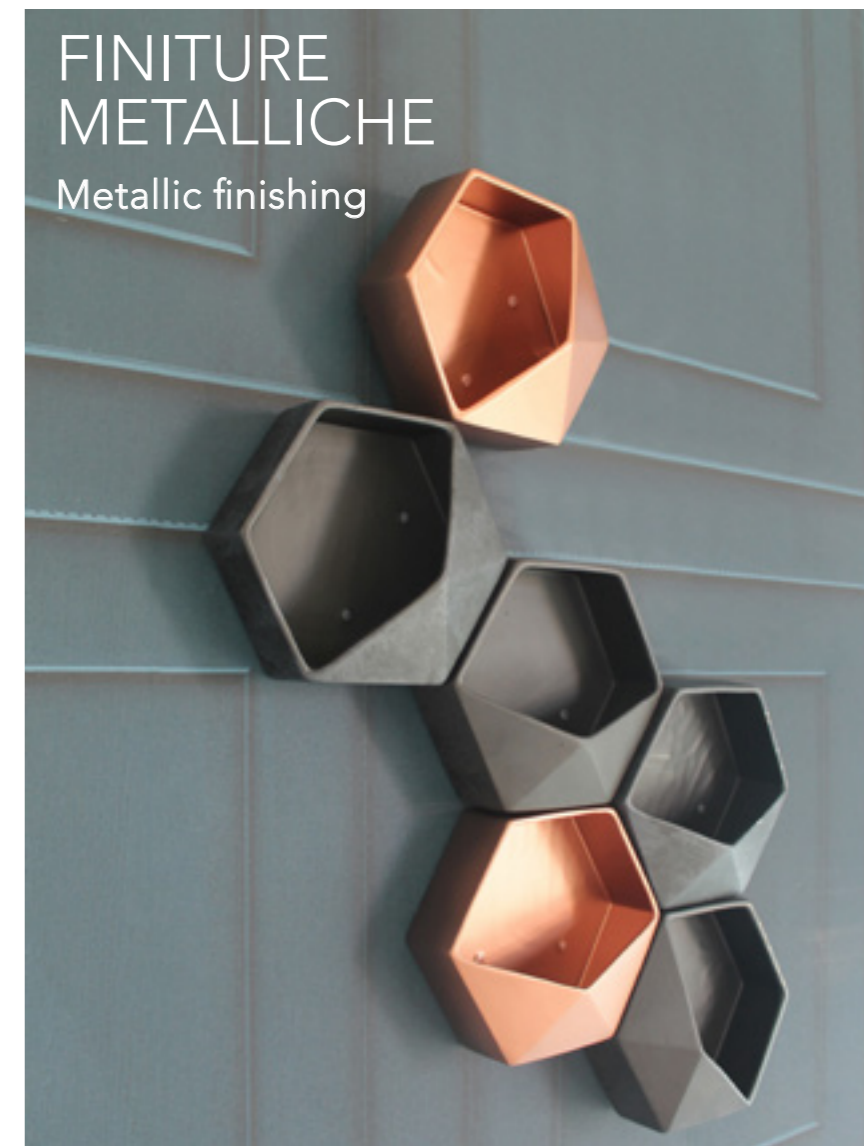

Q370/1X30 25x22 P. 10 cm.
Tasca multiuso a parete in ceramica.
Finitura: colori ral opachi.
Multi-purpose ceramic wall pocket.
Finish: matt ral color.

FINITURE METALLICHE

Metallic finishing