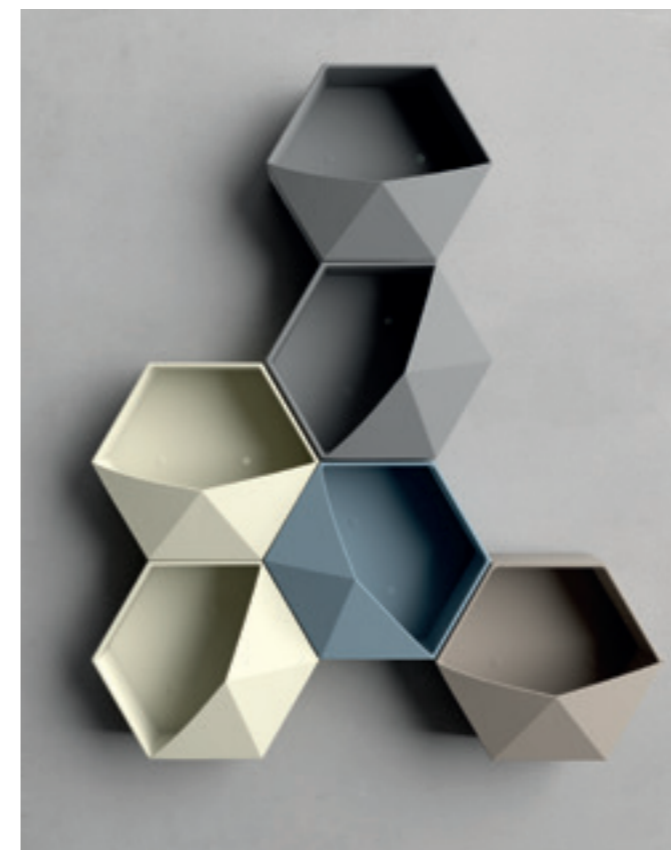

Q422X90 L 26 P 18,5 H 7 cm.
Mensola portaoggetti in ceramica con
deco libro.
Ceramic storage shelf with book decoration.

AQUILONE

FINITURA GOLDEN BLACK

Golden black finishing

COLORI RAL OPACHI

Matt Ral colors