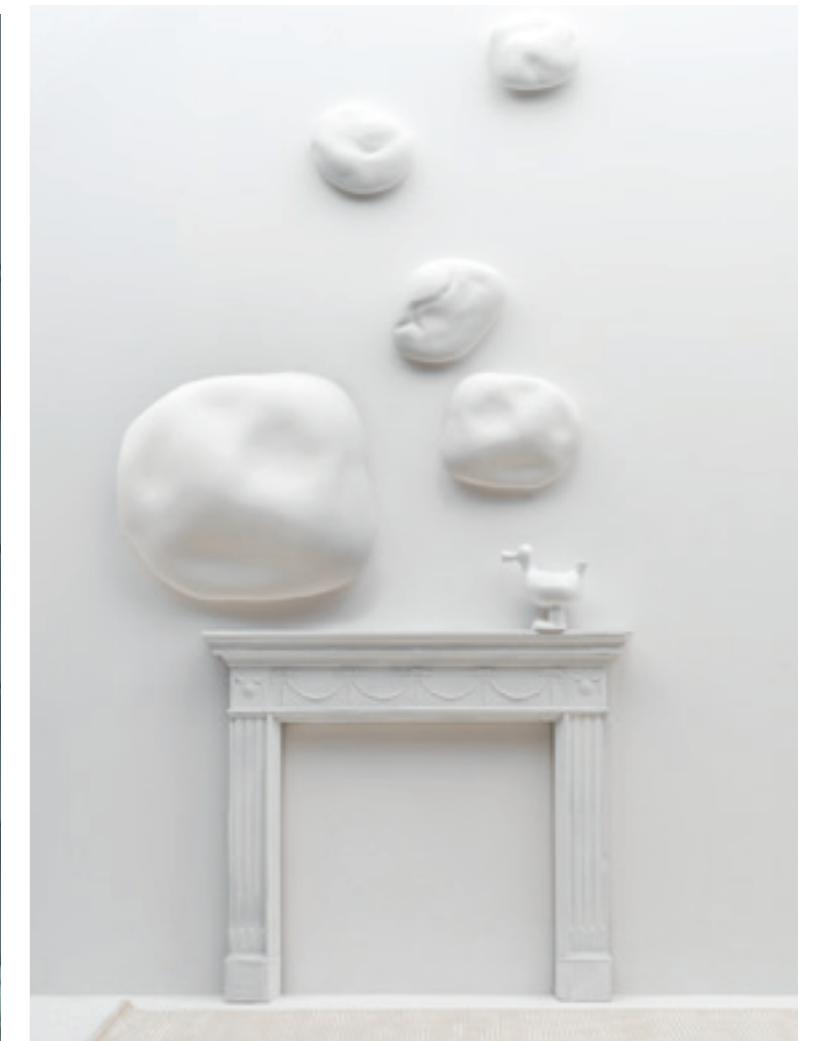

STONES COLORS

Kit luce Sasso.
Light Kit Sasso.
ALCEX45
1xE14 28 watt

Sassi in ceramica opaca.
Matt ceramic stones.

Colori disponibili.
Available colors.

Codice /1X
Code

Opaco / Matt

Colori Ral
Ral Color

Kit luce Sassi Light kit Stones

Il Kit luce può essere montato su tutti i sassi e in tutte le finiture.
Il codice del Kit luce va aggiunto al codice del sasso in ceramica.
The light kit can be mounted on all the stones and in all finishes.
The code of the light kit must be added to the code stone ceramic.

ALCEX35
1xE14 28 watt