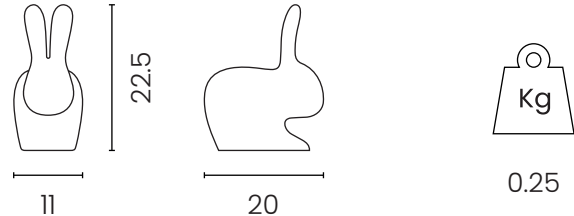

Materials

Seat: Recyclable polyethylene

Main specifications

Light source type: 1x4W LED board RGB 16 colors
 Light emission: Diffused
 Control: On-Off push button
 Dimmable: No
 Battery: Li-Po 3.7V 2000mAh
 Product use: Indoor dry location
 Portable

Packaging

No. of parcels: 1
 Weight (Kg): 1
 Volume (m³): 0.0065
 Dimensions (LxWxH): 21 x 13 x 24 cm

Made in Italy

Ecodesign and Energy Labelling

This product contains a light source of energy efficiency class C

Packaging

No. of parcels: 1
 Weight (Kg): 3
 Volume (m³): 0.076
 Dimensions (LxWxH): 47 x 29 x 56 cm

Ecodesign and Energy Labelling

This product contains a light source of energy efficiency class C

The light source can only be replaced by the supplier with equivalent source

Packaging

No. of parcels: 1
 Weight (Kg): 7.5
 Volume (m³): 0.2
 Dimensions (LxWxH): 70 x 41 x 84 cm

Ecodesign and Energy Labelling

This product contains a light source of energy efficiency class C

The light source can only be replaced by the supplier with equivalent source