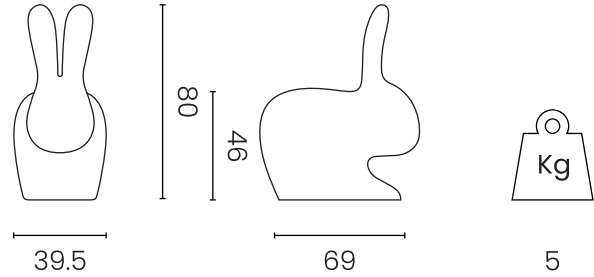

Rabbit LED Lamp

DESIGN STEFANO GIOVANNONI

Rechargeable rotomolded lamp in recyclable polyethylene. Suitable in indoor and outdoor locations. On-Off push button positioned on the base. 5V 1A charger with EU plug included.

Materials

Seat: Recyclable polyethylene

Main specifications

Light source type: 2x4W LED board RGB 16 colors
Light emission: Diffused
Control: On-Off push button
Dimmable: No
Battery: Li-Po 3.7V 2000mAh
Product use: Indoor and outdoor location
Portable

Packaging

No. of parcels: 1
Weight (Kg): 7.5
Volume (m³): 0.2
Dimensions (LxWxH): 70 x 41 x 84 cm

Ecodesign and Energy Labelling

This product contains a light source of energy efficiency class C

The light source can only be replaced by the supplier with equivalent source

The power supply can be replaced by the user with equivalent model

Made in Italy