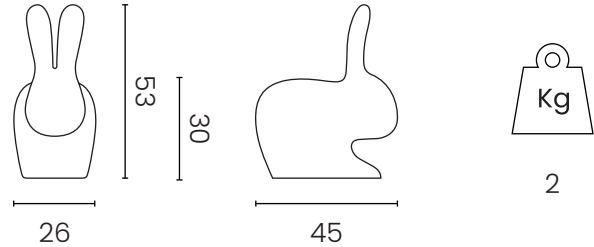

Rabbit Small LED Lamp

DESIGN STEFANO GIOVANNONI

Rechargeable rotomolded lamp in recyclable polyethylene. Suitable in indoor and outdoor locations. On-Off push button positioned on the base. 5V 1A charger with EU plug included.

Materials

Seat: Recyclable polyethylene

Main specifications

Light source type: 1x4W LED board RGB 16 colors
Light emission: Diffused
Control: On-Off push button
Dimmable: No
Battery: Li-Po 3.7V 2000mAh
Product use: Indoor and outdoor location
Portable

Packaging

No. of parcels: 1
Weight (Kg): 3
Volume (m³): 0.076
Dimensions (LxWxH): 47 x 29 x 56 cm

Ecodesign and Energy Labelling

This product contains a light source of energy efficiency class C

The light source can only be replaced by the supplier with equivalent source

The power supply can be replaced by the user with equivalent model

Made in Italy