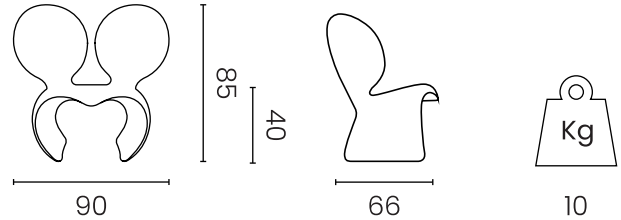

Don't F**K With The Mouse

ARMCHAIR - DESIGN RON ARAD, 2022

Seat rotomoulded in batch-coloured recyclable polyethylene, suitable for indoor and outdoor dry and wet locations.

Materials

Seat: Batch coloured polyethylene

Packaging

No. of parcels: 1
 Weight (kg): 10
 Volume (m³): 0,52
 Dimensions (LxWxH): 90 x 67 x 86 cm

Product use: Indoor and outdoor

Made in Italy