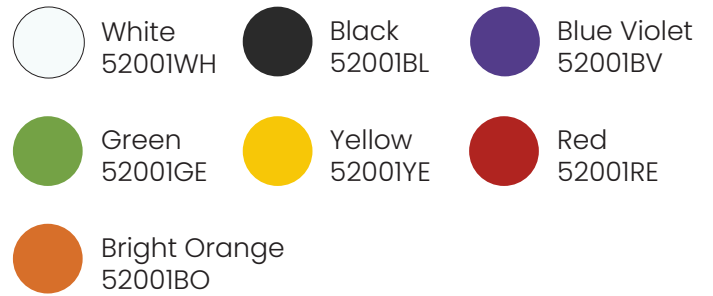

Don't F**K With The Mouse

ARMCHAIR - DESIGN RON ARAD, 2022

Seat rotomoulded in batch-coloured recyclable polyethylene, suitable for indoor and outdoor dry and wet locations.

Materials

Seat: Batch coloured polyethylene

Packaging

No. of parcels: 1
 Weight (kg): 10
 Volume (m³): 0,52
 Dimensions (LxWxH): 90 x 67 x 86 cm

Product use: Indoor and outdoor

Made in Italy