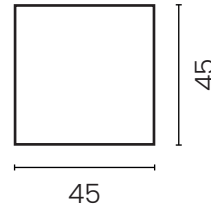

Peaceful Place *Cushion*

DESIGN SHANTELL MARTIN, 2024

Double-faced printed cushion suitable for indoor environments. Available in one size.

Materials

Material:

Acrylic

Fabric:

Polyester fabric

48101PP

Product use:

Indoor locations

Packaging

No. of parcels:

1

Weight (kg):

1

Volume (m³):

0.032384

Dimensions (LxWxH):

46 x 44 x 16 cm

Made in Italy