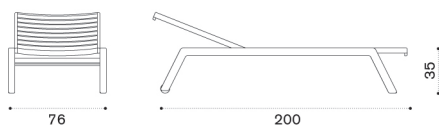

COTPRM1T1	Teak
COTPRM1T5	Pickled teak
COVER147	Rain cover 241 x 161 h74

XL rectangular dining table 300x110

→ 108 | 12 | 1 box 318X125X43H 127,5 Kg

COTPRM2T1	Teak
COTPRM2T5	Pickled teak
COVER109	Rain cover 301 x 111 h74

Sun lounger

→ 22 | 1 box 84X209X42H 44 Kg

COLET1	Teak
COLET5	Pickled teak
COCULEAW25	Mattress, white, H 7 D 60 L 200
COCULEAW24	Mattress, grey, H 7 D 60 L 200
COCULEAW28	Mattress, black, H 7 D 60 L 200
COCULEA27	Mattress, blue, H 7 D 60 L 200
COCULEA29	Mattress, red, H 7 D 60 L 200
COVER103	Rain cover 201 x 77 h34