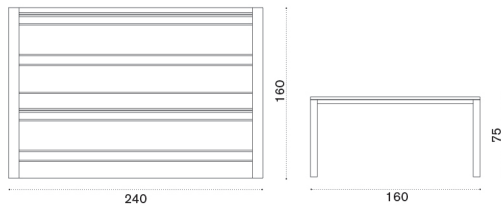

Rectangular dining table 240x160

→ 105 | 10-12 | 1 box 175X252X41H 163,5 Kg

COTPRM1T1	Teak
COTPRM1T5	Pickled teak
COVER147	Rain cover 241 x 161 h74

XL rectangular dining table 300x110