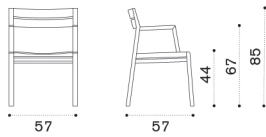

Dining armchair

→ 10 | 1 box 65X65X90H 16,5 Kg

Item

Item	Description
COPDT1	Teak
COPDT5	Pickled teak
COCUPDAW25	Cushion, seat, nature white
COCUPDAW24	Cushion, seat, nature grey
COCUPDAW28	Cushion, seat, black stone
COCUPDA27	Cushion, seat, narval blue
COCUPDA29	Cushion, seat, cherry red
COVER104	Rain cover 58 x 58 h84