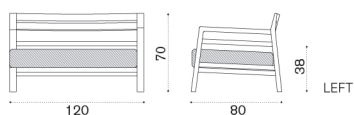

 → 36 |  1 box 88X127X87H 48 Kg

Corner module

 CODMAUT1	Teak
 CODMAUT5	Pickled teak
  COCUDMAUAW25	Cushion (seat+back), nature white
  COCUDMAUAW24	Cushion (seat+back), nature grey
  COCUDMAUAW28	Cushion (seat+back), black stone
  COCUDMAUA29	Cushion (seat+back), cherry red
  COCUDMAUA27	Cushion (seat+back), narval blue
 COVER106	Rain cover 121 x 121 h69

 → 58 |  1 box 130X130X87,5H 79 Kg

Costes

Design: Ethimo

Backend module - right (D) / left (S)

→ 39 | 1 box 89X128X87H 54 Kg

Item

- CODMFDT1
- CODMFDT5

- CODMFST1
- CODMFST5