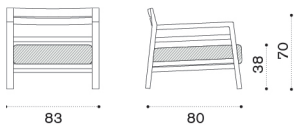

 → 48 |  1 box 185X87X92H 70.5 Kg

Costes

Lounge armchair

Item	Description
 COPLT1	Teak
 COPLT5	Pickled teak
  COCUPLAW25	Cushion (seat+back), nature white
  COCUPLAW24	Cushion (seat+back), nature grey
  COCUPLAW28	Cushion (seat+back), black stone
  COCUPLAW39	Cushion (seat+back), espresso
  COCUPLA29	Cushion (seat+back), cherry red
  COCUPLA27	Cushion (seat+back), narval blue
 COVER102	Rain cover 84 x 81 h69