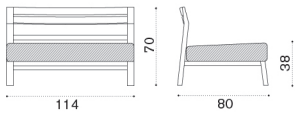

→ 36 | 1 box 88X127X87H 48 Kg

Corner module

CODMAUT1	Teak
CODMAUT5	Pickled teak
COCUDMAUAW25	Cushion (seat+back), nature white
COCUDMAUAW24	Cushion (seat+back), nature grey
COCUDMAUAW28	Cushion (seat+back), black stone
COCUDMAUA29	Cushion (seat+back), cherry red
COCUDMAUA27	Cushion (seat+back), narval blue
COVER106	Rain cover 121 x 121 h69