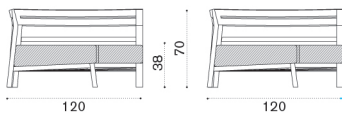

 → 48 |  1 box 185X87X92H 70.5 Kg

Costes

Lounge armchair

Item	Description
 COPLT1	Teak
 COPLT5	Pickled teak
  COCUPLAW25	Cushion (seat+back), nature white
  COCUPLAW24	Cushion (seat+back), nature grey
  COCUPLAW28	Cushion (seat+back), black stone
  COCUPLAW39	Cushion (seat+back), espresso
  COCUPLA29	Cushion (seat+back), cherry red
  COCUPLA27	Cushion (seat+back), narval blue
 COVER102	Rain cover 84 x 81 h69

 → 34 |  1 box 88X87X92H 41 Kg

Central module

 CODMCT1	Teak
 CODMCT5	Pickled teak
  COCUDMAW25	Cushion (seat+back), nature white
  COCUDMAW24	Cushion (seat+back), nature grey
  COCUDMAW28	Cushion (seat+back), black stone
  COCUDMCA29	Cushion (seat+back), cherry red
  COCUDMCA27	Cushion (seat+back), narval blue
 COVER108	Rain cover 115 x 81 h69

 → 36 |  1 box 88X127X87H 48 Kg

Corner module

 CODMAUT1	Teak
 CODMAUT5	Pickled teak
  COCUDMAUAW25	Cushion (seat+back), nature white
  COCUDMAUAW24	Cushion (seat+back), nature grey
  COCUDMAUAW28	Cushion (seat+back), black stone
  COCUDMAUA29	Cushion (seat+back), cherry red
  COCUDMAUA27	Cushion (seat+back), narval blue
 COVER106	Rain cover 121 x 121 h69