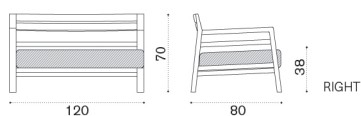

 → 36 |  1 box 88X127X87H 48 Kg

Corner module

 CODMAUT1	Teak
 CODMAUT5	Pickled teak
  COCUDMAUAW25	Cushion (seat+back), nature white
  COCUDMAUAW24	Cushion (seat+back), nature grey
  COCUDMAUAW28	Cushion (seat+back), black stone
  COCUDMAUA29	Cushion (seat+back), cherry red
  COCUDMAUA27	Cushion (seat+back), narval blue
 COVER106	Rain cover 121 x 121 h69

 → 58 |  1 box 130X130X87,5H 79 Kg

Costes

Design: Ethimo

Backend module - right (D) / left (S)

→ 39 | 1 box 89X128X87H 54 Kg

Item

- CODMFDT1
- CODMFDT5

- CODMFST1
- CODMFST5