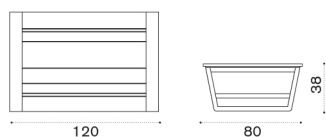

Coffee table 100x60

→ 11 | 1 box 67X107X12H 16 Kg

- COTCRM1T1
- COTCRM1T5

- COVER110

- Teak
- Pickled teak

- Rain cover 101 x 61 h37

XL coffee table 120x80

→ 20 | 1 box 87X127X14H 25,5 Kg