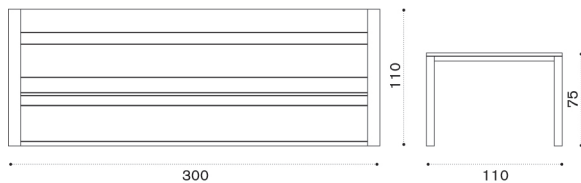

→ 108 | 12 | 1 box 318X125X43H 127,5 Kg

COTPRM2T1	Teak
COTPRM2T5	Pickled teak
COVER109	Rain cover 301 x 111 h74

Sun lounger