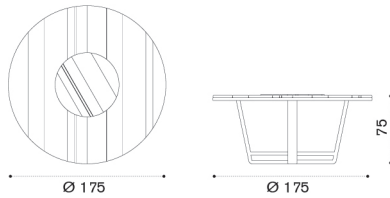

Round dining table Ø175

→ 94,5 | 8-10 | 1 box 190X190X40H 126 Kg

COTPTM1T1	Teak
COTPTM1T5	Pickled teak
COVER105	Rain cover Ø 176 h74