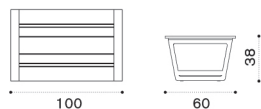

- COCUDMFAW25
- COCUDMFAW24
- COCUDMFAW28
- COCUDMFA29
- COCUDMFA27
- COVER222
- COVER223

Description

- Teak, right module
- Pickled teak, right module

- Teak, left module
- Pickled teak, left module

- Cushion (seat+back), nature white
- Cushion (seat+back), nature grey
- Cushion (seat+back), black stone
- Cushion (seat+back), cherry red
- Cushion (seat+back), naval blue
- Rain cover 121 x 81 h69, left module
- Rain cover 121 x 81 h69, right module

Coffee table 100x60

→ 11 | 1 box 67X107X12H 16 Kg

- COTCRM1T1
- COTCRM1T5

- COVER110

- Teak
- Pickled teak

- Rain cover 101 x 61 h37

XL coffee table 120x80

→ 20 | 1 box 87X127X14H 25,5 Kg