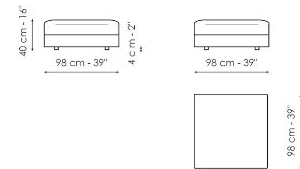

End section sofa 178

Width: 218cm
Depth: 100cm
Height: 80cm

End section sofa 218

Width: 218cm
Depth: 100cm
Height: 80cm

End section sofa 256

Width: 256cm
Depth: 100cm
Height: 80cm

End section corner sofa 218

Width: 218cm
Depth: 100cm
Height: 80cm

End section corner sofa 256

Width: 256cm
Depth: 100cm
Height: 80cm

Center section 156

Width: 156cm
Depth: 100cm
Height: 80cm

Center section 196

Width: 196cm
Depth: 100cm
Height: 80cm

Chaise longue

Width: 160cm
Depth: 100cm
Height: 80cm

Meridiana

Width: 230cm
Depth: 100cm
Height: 80cm

Inclined penisola

Width: 140cm
Depth: 140cm
Height: 80cm

Corner

Width: 100cm
Depth: 100cm
Height: 80cm

Pouf
 Width: 98cm
 Depth: 78cm
 Height: 40cm

Pouf
 Width: 118cm
 Depth: 78cm
 Height: 40cm

Pouf
 Width: 98cm
 Depth: 98cm
 Height: 40cm

Combination 1
 Width: 356cm
 Depth: 230cm
 Height: 80cm

Combination 2
 Width: 318cm
 Depth: 160cm
 Height: 80cm