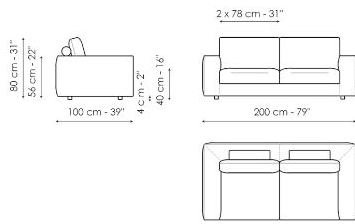

Data sheet

Sofa 200

Width: 200cm
Depth: 100cm
Height: 80cm

Sofa 240

Width: 240cm
Depth: 100cm
Height: 80cm

Sofa 278

Width: 278cm
Depth: 100cm
Height: 80cm

Corner sofa 200

Width: 200cm
Depth: 100cm
Height: 80cm

Corner sofa 240

Width: 240cm
Depth: 100cm
Height: 80cm

Corner sofa 278

Width: 278cm
Depth: 100cm
Height: 80cm

End section sofa 120

Width: 120cm
Depth: 100cm
Height: 80cm

End section sofa 178

Width: 218cm
Depth: 100cm
Height: 80cm

End section sofa 218

Width: 218cm
Depth: 100cm
Height: 80cm

End section sofa 256

Width: 256cm
Depth: 100cm
Height: 80cm

End section corner sofa 218

Width: 218cm
Depth: 100cm
Height: 80cm

End section corner sofa 256

Width: 256cm
Depth: 100cm
Height: 80cm

Center section 156

Width: 156cm
Depth: 100cm
Height: 80cm

Center section 196

Width: 196cm
Depth: 100cm
Height: 80cm