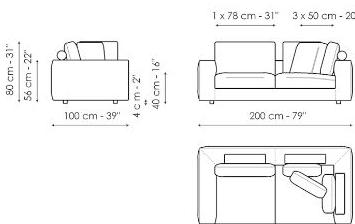

Data sheet

Sofa 200

Width: 200cm
Depth: 100cm
Height: 80cm

Sofa 240

Width: 240cm
Depth: 100cm
Height: 80cm

Sofa 278

Width: 278cm
Depth: 100cm
Height: 80cm

Corner sofa 200

Width: 200cm
Depth: 100cm
Height: 80cm

Corner sofa 240

Width: 240cm
Depth: 100cm
Height: 80cm

Corner sofa 278

Width: 278cm
Depth: 100cm
Height: 80cm

End section sofa 120

Width: 120cm
Depth: 100cm
Height: 80cm

End section sofa 178

Width: 218cm
Depth: 100cm
Height: 80cm

End section sofa 218

Width: 218cm
Depth: 100cm
Height: 80cm

End section sofa 256

Width: 256cm
Depth: 100cm
Height: 80cm

End section corner sofa 218

Width: 218cm
Depth: 100cm
Height: 80cm

End section corner sofa 256

Width: 256cm
Depth: 100cm
Height: 80cm

Center section 156

Width: 156cm
Depth: 100cm
Height: 80cm

Center section 196

Width: 196cm
Depth: 100cm
Height: 80cm