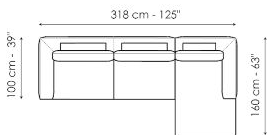

Width: 218cm
Depth: 100cm
Height: 80cm

End section corner sofa 256

Width: 256cm
Depth: 100cm
Height: 80cm

Center section 156

Width: 156cm
Depth: 100cm
Height: 80cm

Center section 196

Width: 196cm
Depth: 100cm
Height: 80cm

Chaise longue

Width: 160cm
Depth: 100cm
Height: 80cm

Meridiana

Width: 230cm
Depth: 100cm
Height: 80cm

Inclined penisola

Width: 140cm
Depth: 140cm
Height: 80cm

Corner

Width: 100cm
Depth: 100cm
Height: 80cm

Pouf
 Width: 98cm
 Depth: 78cm
 Height: 40cm

Pouf
 Width: 118cm
 Depth: 78cm
 Height: 40cm

Pouf
 Width: 98cm
 Depth: 98cm
 Height: 40cm

Combination 1
 Width: 356cm
 Depth: 230cm
 Height: 80cm

Combination 2
 Width: 318cm
 Depth: 160cm
 Height: 80cm

Combination 3
 Width: 436cm
 Depth: 230cm
 Height: 80cm

Combination 4
 Width: 296cm
 Depth: 140cm
 Height: 80cm

Combination 5

Width: 416cm

Depth: 240cm

Height: 80cm

Finishes

FEET