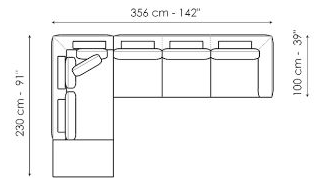

End section sofa 178

Width: 218cm
Depth: 100cm
Height: 80cm

End section sofa 218

Width: 218cm
Depth: 100cm
Height: 80cm

End section sofa 256

Width: 256cm
Depth: 100cm
Height: 80cm

End section corner sofa 218

Width: 218cm
Depth: 100cm
Height: 80cm

End section corner sofa 256

Width: 256cm
Depth: 100cm
Height: 80cm

Center section 156

Width: 156cm
Depth: 100cm
Height: 80cm

Center section 196

Width: 196cm
Depth: 100cm
Height: 80cm

Chaise longue

Width: 160cm
Depth: 100cm
Height: 80cm

Meridiana

Width: 230cm
Depth: 100cm
Height: 80cm

Inclined penisola

Width: 140cm
Depth: 140cm
Height: 80cm

Corner

Width: 100cm
Depth: 100cm
Height: 80cm

Pouf
 Width: 98cm
 Depth: 78cm
 Height: 40cm

Pouf
 Width: 118cm
 Depth: 78cm
 Height: 40cm

Pouf
 Width: 98cm
 Depth: 98cm
 Height: 40cm

Combination 1
 Width: 356cm
 Depth: 230cm
 Height: 80cm

Combination 2
 Width: 318cm
 Depth: 160cm
 Height: 80cm