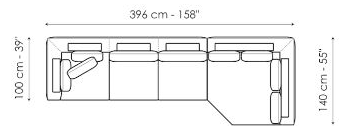

Width: 218cm
Depth: 100cm
Height: 80cm

End section corner sofa 256

Width: 256cm
Depth: 100cm
Height: 80cm

Center section 156

Width: 156cm
Depth: 100cm
Height: 80cm

Center section 196

Width: 196cm
Depth: 100cm
Height: 80cm

Chaise longue

Width: 160cm
Depth: 100cm
Height: 80cm

Meridiana

Width: 230cm
Depth: 100cm
Height: 80cm

Inclined penisola

Width: 140cm
Depth: 140cm
Height: 80cm

Corner

Width: 100cm
Depth: 100cm
Height: 80cm

Pouf
 Width: 98cm
 Depth: 78cm
 Height: 40cm

Pouf
 Width: 118cm
 Depth: 78cm
 Height: 40cm

Pouf
 Width: 98cm
 Depth: 98cm
 Height: 40cm

Combination 1
 Width: 356cm
 Depth: 230cm
 Height: 80cm

Combination 2
 Width: 318cm
 Depth: 160cm
 Height: 80cm

Combination 3
 Width: 436cm
 Depth: 230cm
 Height: 80cm

Combination 4
 Width: 296cm
 Depth: 140cm
 Height: 80cm

Combination 5

Width: 416cm

Depth: 240cm

Height: 80cm

Finishes

FEET