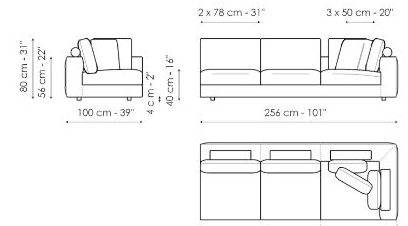

Width: 200cm
Depth: 100cm
Height: 80cm

Corner sofa 240

Width: 240cm
Depth: 100cm
Height: 80cm

Corner sofa 278

Width: 278cm
Depth: 100cm
Height: 80cm

End section sofa 120

Width: 120cm
Depth: 100cm
Height: 80cm

End section sofa 178

Width: 218cm
Depth: 100cm
Height: 80cm

End section sofa 218

Width: 218cm
Depth: 100cm
Height: 80cm

End section sofa 256

Width: 256cm
Depth: 100cm
Height: 80cm

End section corner sofa 218

Width: 218cm
Depth: 100cm
Height: 80cm

End section corner sofa 256

Width: 256cm
Depth: 100cm
Height: 80cm

Center section 156

Width: 156cm
Depth: 100cm
Height: 80cm

Center section 196

Width: 196cm
Depth: 100cm
Height: 80cm

Chaise longue

Width: 160cm
Depth: 100cm
Height: 80cm

Meridiana

Width: 230cm
Depth: 100cm
Height: 80cm

Inclined penisola

Width: 140cm
Depth: 140cm
Height: 80cm

Corner

Width: 100cm
Depth: 100cm
Height: 80cm