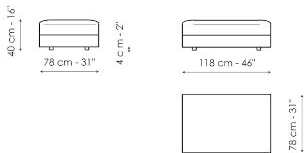

End section sofa 178

Width: 218cm
Depth: 100cm
Height: 80cm

End section sofa 218

Width: 218cm
Depth: 100cm
Height: 80cm

End section sofa 256

Width: 256cm
Depth: 100cm
Height: 80cm

End section corner sofa 218

Width: 218cm
Depth: 100cm
Height: 80cm

End section corner sofa 256

Width: 256cm
Depth: 100cm
Height: 80cm

Center section 156

Width: 156cm
Depth: 100cm
Height: 80cm

Center section 196

Width: 196cm
Depth: 100cm
Height: 80cm

Chaise longue

Width: 160cm
Depth: 100cm
Height: 80cm

Meridiana

Width: 230cm
Depth: 100cm
Height: 80cm

Inclined penisola

Width: 140cm
Depth: 140cm
Height: 80cm

Corner

Width: 100cm
Depth: 100cm
Height: 80cm

Pouf
 Width: 98cm
 Depth: 78cm
 Height: 40cm

Pouf
 Width: 118cm
 Depth: 78cm
 Height: 40cm

Pouf
 Width: 98cm
 Depth: 98cm
 Height: 40cm

Combination 1
 Width: 356cm
 Depth: 230cm
 Height: 80cm

Combination 2
 Width: 318cm
 Depth: 160cm
 Height: 80cm