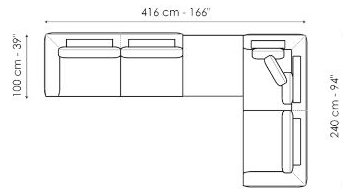

Width: 218cm
Depth: 100cm
Height: 80cm

End section corner sofa 256

Width: 256cm
Depth: 100cm
Height: 80cm

Center section 156

Width: 156cm
Depth: 100cm
Height: 80cm

Center section 196

Width: 196cm
Depth: 100cm
Height: 80cm

Chaise longue

Width: 160cm
Depth: 100cm
Height: 80cm

Meridiana

Width: 230cm
Depth: 100cm
Height: 80cm

Inclined penisola

Width: 140cm
Depth: 140cm
Height: 80cm

Corner

Width: 100cm
Depth: 100cm
Height: 80cm

Pouf
 Width: 98cm
 Depth: 78cm
 Height: 40cm

Pouf
 Width: 118cm
 Depth: 78cm
 Height: 40cm

Pouf
 Width: 98cm
 Depth: 98cm
 Height: 40cm

Combination 1
 Width: 356cm
 Depth: 230cm
 Height: 80cm

Combination 2
 Width: 318cm
 Depth: 160cm
 Height: 80cm

Combination 3
 Width: 436cm
 Depth: 230cm
 Height: 80cm

Combination 4
 Width: 296cm
 Depth: 140cm
 Height: 80cm

Combination 5

Width: 416cm

Depth: 240cm

Height: 80cm

Finishes

FEET