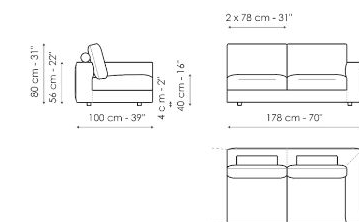

Data sheet

Sofa 200

Width: 200cm
Depth: 100cm
Height: 80cm

Sofa 240

Width: 240cm
Depth: 100cm
Height: 80cm

Sofa 278

Width: 278cm
Depth: 100cm
Height: 80cm

Corner sofa 200

Width: 200cm
Depth: 100cm
Height: 80cm

Corner sofa 240

Width: 240cm
Depth: 100cm
Height: 80cm

Corner sofa 278

Width: 278cm
Depth: 100cm
Height: 80cm

End section sofa 120

Width: 120cm
Depth: 100cm
Height: 80cm

End section sofa 178

Width: 218cm
Depth: 100cm
Height: 80cm

End section sofa 218

Width: 218cm
Depth: 100cm
Height: 80cm

End section sofa 256

Width: 256cm
Depth: 100cm
Height: 80cm

End section corner sofa 218

Width: 218cm
Depth: 100cm
Height: 80cm

End section corner sofa 256

Width: 256cm
Depth: 100cm
Height: 80cm

Center section 156

Width: 156cm
Depth: 100cm
Height: 80cm

Center section 196

Width: 196cm
Depth: 100cm
Height: 80cm