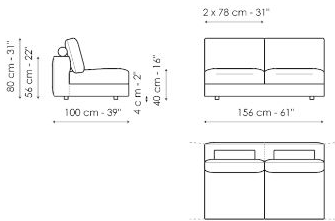

Data sheet

Sofa 200

Width: 200cm
Depth: 100cm
Height: 80cm

Sofa 240

Width: 240cm
Depth: 100cm
Height: 80cm

Sofa 278

Width: 278cm
Depth: 100cm
Height: 80cm

Corner sofa 200

Width: 200cm
Depth: 100cm
Height: 80cm

Corner sofa 240

Width: 240cm
Depth: 100cm
Height: 80cm

Corner sofa 278

Width: 278cm
Depth: 100cm
Height: 80cm

End section sofa 120

Width: 120cm
Depth: 100cm
Height: 80cm

End section sofa 178

Width: 218cm
Depth: 100cm
Height: 80cm

End section sofa 218

Width: 218cm
Depth: 100cm
Height: 80cm

End section sofa 256

Width: 256cm
Depth: 100cm
Height: 80cm

End section corner sofa 218

Width: 218cm
Depth: 100cm
Height: 80cm

End section corner sofa 256

Width: 256cm
Depth: 100cm
Height: 80cm

Center section 156

Width: 156cm
Depth: 100cm
Height: 80cm

Center section 196

Width: 196cm
Depth: 100cm
Height: 80cm