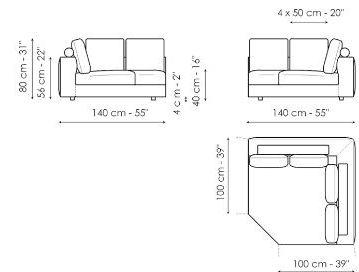

Width: 200cm
Depth: 100cm
Height: 80cm

Corner sofa 240

Width: 240cm
Depth: 100cm
Height: 80cm

Corner sofa 278

Width: 278cm
Depth: 100cm
Height: 80cm

End section sofa 120

Width: 120cm
Depth: 100cm
Height: 80cm

End section sofa 178

Width: 218cm
Depth: 100cm
Height: 80cm

End section sofa 218

Width: 218cm
Depth: 100cm
Height: 80cm

End section sofa 256

Width: 256cm
Depth: 100cm
Height: 80cm

End section corner sofa 218

Width: 218cm
Depth: 100cm
Height: 80cm

End section corner sofa 256

Width: 256cm
Depth: 100cm
Height: 80cm

Center section 156

Width: 156cm
Depth: 100cm
Height: 80cm

Center section 196

Width: 196cm
Depth: 100cm
Height: 80cm

Chaise longue

Width: 160cm
Depth: 100cm
Height: 80cm

Meridiana

Width: 230cm
Depth: 100cm
Height: 80cm

Inclined penisola

Width: 140cm
Depth: 140cm
Height: 80cm

Corner

Width: 100cm
Depth: 100cm
Height: 80cm