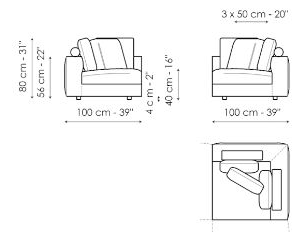

End section sofa 178

Width: 218cm
Depth: 100cm
Height: 80cm

End section sofa 218

Width: 218cm
Depth: 100cm
Height: 80cm

End section sofa 256

Width: 256cm
Depth: 100cm
Height: 80cm

End section corner sofa 218

Width: 218cm
Depth: 100cm
Height: 80cm

End section corner sofa 256

Width: 256cm
Depth: 100cm
Height: 80cm

Center section 156

Width: 156cm
Depth: 100cm
Height: 80cm

Center section 196

Width: 196cm
Depth: 100cm
Height: 80cm

Chaise longue

Width: 160cm
Depth: 100cm
Height: 80cm

Meridiana

Width: 230cm
Depth: 100cm
Height: 80cm

Inclined penisola

Width: 140cm
Depth: 140cm
Height: 80cm

Corner

Width: 100cm
Depth: 100cm
Height: 80cm

Pouf
 Width: 98cm
 Depth: 78cm
 Height: 40cm

Pouf
 Width: 118cm
 Depth: 78cm
 Height: 40cm

Pouf
 Width: 98cm
 Depth: 98cm
 Height: 40cm

Combination 1
 Width: 356cm
 Depth: 230cm
 Height: 80cm

Combination 2
 Width: 318cm
 Depth: 160cm
 Height: 80cm