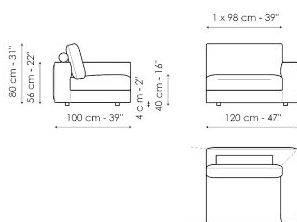

Data sheet

Sofa 200

Width: 200cm
Depth: 100cm
Height: 80cm

Sofa 240

Width: 240cm
Depth: 100cm
Height: 80cm

Sofa 278

Width: 278cm
Depth: 100cm
Height: 80cm

Corner sofa 200

Width: 200cm
Depth: 100cm
Height: 80cm

Corner sofa 240

Width: 240cm
Depth: 100cm
Height: 80cm

Corner sofa 278

Width: 278cm
Depth: 100cm
Height: 80cm

End section sofa 120

Width: 120cm
Depth: 100cm
Height: 80cm

End section sofa 178

Width: 218cm
Depth: 100cm
Height: 80cm

End section sofa 218

Width: 218cm
Depth: 100cm
Height: 80cm

End section sofa 256

Width: 256cm
Depth: 100cm
Height: 80cm

End section corner sofa 218

Width: 218cm
Depth: 100cm
Height: 80cm

End section corner sofa 256

Width: 256cm
Depth: 100cm
Height: 80cm

Center section 156

Width: 156cm
Depth: 100cm
Height: 80cm

Center section 196

Width: 196cm
Depth: 100cm
Height: 80cm