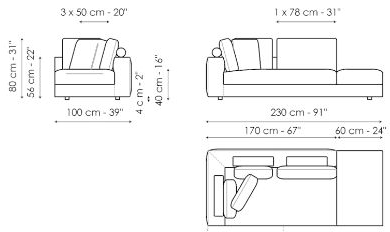

Width: 200cm
Depth: 100cm
Height: 80cm

Corner sofa 240

Width: 240cm
Depth: 100cm
Height: 80cm

Corner sofa 278

Width: 278cm
Depth: 100cm
Height: 80cm

End section sofa 120

Width: 120cm
Depth: 100cm
Height: 80cm

End section sofa 178

Width: 218cm
Depth: 100cm
Height: 80cm

End section sofa 218

Width: 218cm
Depth: 100cm
Height: 80cm

End section sofa 256

Width: 256cm
Depth: 100cm
Height: 80cm

End section corner sofa 218

Width: 218cm
Depth: 100cm
Height: 80cm

End section corner sofa 256

Width: 256cm
Depth: 100cm
Height: 80cm

Center section 156

Width: 156cm
Depth: 100cm
Height: 80cm

Center section 196

Width: 196cm
Depth: 100cm
Height: 80cm

Chaise longue

Width: 160cm
Depth: 100cm
Height: 80cm

Meridiana

Width: 230cm
Depth: 100cm
Height: 80cm

Inclined penisola

Width: 140cm
Depth: 140cm
Height: 80cm

Corner

Width: 100cm
Depth: 100cm
Height: 80cm