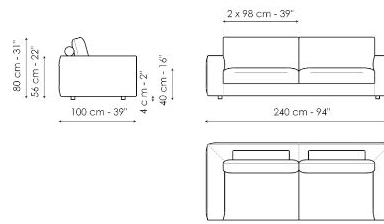

Data sheet

Sofa 200

Width: 200cm
Depth: 100cm
Height: 80cm

Sofa 240

Width: 240cm
Depth: 100cm
Height: 80cm

Sofa 278

Width: 278cm
Depth: 100cm
Height: 80cm

Corner sofa 200

Width: 200cm
Depth: 100cm
Height: 80cm

Corner sofa 240

Width: 240cm
Depth: 100cm
Height: 80cm

Corner sofa 278

Width: 278cm
Depth: 100cm
Height: 80cm

End section sofa 120

Width: 120cm
Depth: 100cm
Height: 80cm

End section sofa 178

Width: 218cm
Depth: 100cm
Height: 80cm

End section sofa 218

Width: 218cm
Depth: 100cm
Height: 80cm

End section sofa 256

Width: 256cm
Depth: 100cm
Height: 80cm

End section corner sofa 218

Width: 218cm
Depth: 100cm
Height: 80cm

End section corner sofa 256

Width: 256cm
Depth: 100cm
Height: 80cm

Center section 156

Width: 156cm
Depth: 100cm
Height: 80cm

Center section 196

Width: 196cm
Depth: 100cm
Height: 80cm