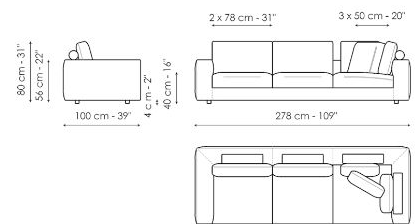

Data sheet

Sofa 200

Width: 200cm
Depth: 100cm
Height: 80cm

Sofa 240

Width: 240cm
Depth: 100cm
Height: 80cm

Sofa 278

Width: 278cm
Depth: 100cm
Height: 80cm

Corner sofa 200

Width: 200cm
Depth: 100cm
Height: 80cm

Corner sofa 240

Width: 240cm
Depth: 100cm
Height: 80cm

Corner sofa 278

Width: 278cm
Depth: 100cm
Height: 80cm

End section sofa 120

Width: 120cm
Depth: 100cm
Height: 80cm

End section sofa 178

Width: 218cm
Depth: 100cm
Height: 80cm

End section sofa 218

Width: 218cm
Depth: 100cm
Height: 80cm

End section sofa 256

Width: 256cm
Depth: 100cm
Height: 80cm

End section corner sofa 218

Width: 218cm
Depth: 100cm
Height: 80cm

End section corner sofa 256

Width: 256cm
Depth: 100cm
Height: 80cm

Center section 156

Width: 156cm
Depth: 100cm
Height: 80cm

Center section 196

Width: 196cm
Depth: 100cm
Height: 80cm