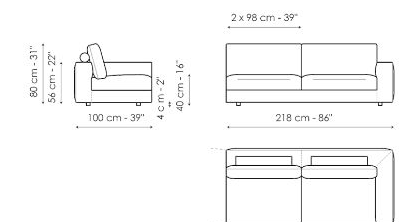

Data sheet

Sofa 200

Width: 200cm
Depth: 100cm
Height: 80cm

Sofa 240

Width: 240cm
Depth: 100cm
Height: 80cm

Sofa 278

Width: 278cm
Depth: 100cm
Height: 80cm

Corner sofa 200

Width: 200cm
Depth: 100cm
Height: 80cm

Corner sofa 240

Width: 240cm
Depth: 100cm
Height: 80cm

Corner sofa 278

Width: 278cm
Depth: 100cm
Height: 80cm

End section sofa 120

Width: 120cm
Depth: 100cm
Height: 80cm

End section sofa 178

Width: 218cm
Depth: 100cm
Height: 80cm

End section sofa 218

Width: 218cm
Depth: 100cm
Height: 80cm

End section sofa 256

Width: 256cm
Depth: 100cm
Height: 80cm

End section corner sofa 218

Width: 218cm
Depth: 100cm
Height: 80cm

End section corner sofa 256

Width: 256cm
Depth: 100cm
Height: 80cm

Center section 156

Width: 156cm
Depth: 100cm
Height: 80cm

Center section 196

Width: 196cm
Depth: 100cm
Height: 80cm