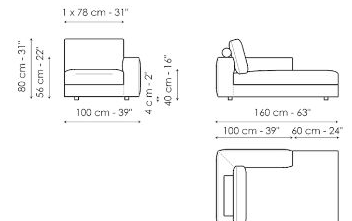

End section sofa 178

Width: 218cm
Depth: 100cm
Height: 80cm

End section sofa 218

Width: 218cm
Depth: 100cm
Height: 80cm

End section sofa 256

Width: 256cm
Depth: 100cm
Height: 80cm

End section corner sofa 218

Width: 218cm
Depth: 100cm
Height: 80cm

End section corner sofa 256

Width: 256cm
Depth: 100cm
Height: 80cm

Center section 156

Width: 156cm
Depth: 100cm
Height: 80cm

Center section 196

Width: 196cm
Depth: 100cm
Height: 80cm

Chaise longue

Width: 160cm
Depth: 100cm
Height: 80cm

Meridiana

Width: 230cm
Depth: 100cm
Height: 80cm

Inclined penisola

Width: 140cm
Depth: 140cm
Height: 80cm

Corner

Width: 100cm
Depth: 100cm
Height: 80cm

Pouf
 Width: 98cm
 Depth: 78cm
 Height: 40cm

Pouf
 Width: 118cm
 Depth: 78cm
 Height: 40cm

Pouf
 Width: 98cm
 Depth: 98cm
 Height: 40cm

Combination 1
 Width: 356cm
 Depth: 230cm
 Height: 80cm

Combination 2
 Width: 318cm
 Depth: 160cm
 Height: 80cm