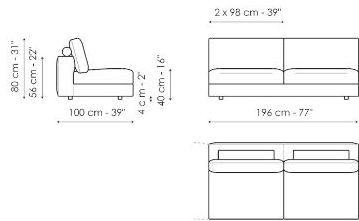

Width: 200cm
Depth: 100cm
Height: 80cm

Corner sofa 240

Width: 240cm
Depth: 100cm
Height: 80cm

Corner sofa 278

Width: 278cm
Depth: 100cm
Height: 80cm

End section sofa 120

Width: 120cm
Depth: 100cm
Height: 80cm

End section sofa 178

Width: 218cm
Depth: 100cm
Height: 80cm

End section sofa 218

Width: 218cm
Depth: 100cm
Height: 80cm

End section sofa 256

Width: 256cm
Depth: 100cm
Height: 80cm

End section corner sofa 218

Width: 218cm
Depth: 100cm
Height: 80cm

End section corner sofa 256

Width: 256cm
Depth: 100cm
Height: 80cm

Center section 156

Width: 156cm
Depth: 100cm
Height: 80cm

Center section 196

Width: 196cm
Depth: 100cm
Height: 80cm

Chaise longue

Width: 160cm
Depth: 100cm
Height: 80cm

Meridiana

Width: 230cm
Depth: 100cm
Height: 80cm

Inclined penisola

Width: 140cm
Depth: 140cm
Height: 80cm

Corner

Width: 100cm
Depth: 100cm
Height: 80cm