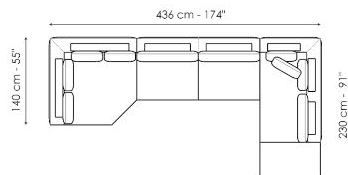

Width: 218cm
Depth: 100cm
Height: 80cm

End section corner sofa 256

Width: 256cm
Depth: 100cm
Height: 80cm

Center section 156

Width: 156cm
Depth: 100cm
Height: 80cm

Center section 196

Width: 196cm
Depth: 100cm
Height: 80cm

Chaise longue

Width: 160cm
Depth: 100cm
Height: 80cm

Meridiana

Width: 230cm
Depth: 100cm
Height: 80cm

Inclined penisola

Width: 140cm
Depth: 140cm
Height: 80cm

Corner

Width: 100cm
Depth: 100cm
Height: 80cm

Pouf
 Width: 98cm
 Depth: 78cm
 Height: 40cm

Pouf
 Width: 118cm
 Depth: 78cm
 Height: 40cm

Pouf
 Width: 98cm
 Depth: 98cm
 Height: 40cm

Combination 1
 Width: 356cm
 Depth: 230cm
 Height: 80cm

Combination 2
 Width: 318cm
 Depth: 160cm
 Height: 80cm

Combination 3
 Width: 436cm
 Depth: 230cm
 Height: 80cm

Combination 4
 Width: 296cm
 Depth: 140cm
 Height: 80cm

Combination 5

Width: 416cm

Depth: 240cm

Height: 80cm

Finishes

FEET