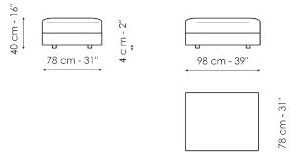

End section sofa 178

Width: 218cm
Depth: 100cm
Height: 80cm

End section sofa 218

Width: 218cm
Depth: 100cm
Height: 80cm

End section sofa 256

Width: 256cm
Depth: 100cm
Height: 80cm

End section corner sofa 218

Width: 218cm
Depth: 100cm
Height: 80cm

End section corner sofa 256

Width: 256cm
Depth: 100cm
Height: 80cm

Center section 156

Width: 156cm
Depth: 100cm
Height: 80cm

Center section 196

Width: 196cm
Depth: 100cm
Height: 80cm

Chaise longue

Width: 160cm
Depth: 100cm
Height: 80cm

Meridiana

Width: 230cm
Depth: 100cm
Height: 80cm

Inclined penisola

Width: 140cm
Depth: 140cm
Height: 80cm

Corner

Width: 100cm
Depth: 100cm
Height: 80cm

Pouf
 Width: 98cm
 Depth: 78cm
 Height: 40cm

Pouf
 Width: 118cm
 Depth: 78cm
 Height: 40cm

Pouf
 Width: 98cm
 Depth: 98cm
 Height: 40cm

Combination 1
 Width: 356cm
 Depth: 230cm
 Height: 80cm

Combination 2
 Width: 318cm
 Depth: 160cm
 Height: 80cm