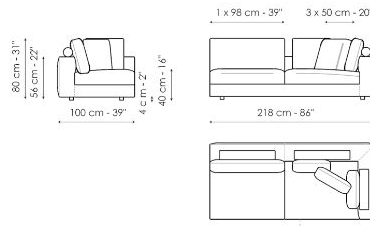

Width: 200cm
Depth: 100cm
Height: 80cm

Corner sofa 240

Width: 240cm
Depth: 100cm
Height: 80cm

Corner sofa 278

Width: 278cm
Depth: 100cm
Height: 80cm

End section sofa 120

Width: 120cm
Depth: 100cm
Height: 80cm

End section sofa 178

Width: 218cm
Depth: 100cm
Height: 80cm

End section sofa 218

Width: 218cm
Depth: 100cm
Height: 80cm

End section sofa 256

Width: 256cm
Depth: 100cm
Height: 80cm

End section corner sofa 218

Width: 218cm
Depth: 100cm
Height: 80cm

End section corner sofa 256

Width: 256cm
Depth: 100cm
Height: 80cm

Center section 156

Width: 156cm
Depth: 100cm
Height: 80cm

Center section 196

Width: 196cm
Depth: 100cm
Height: 80cm

Chaise longue

Width: 160cm
Depth: 100cm
Height: 80cm

Meridiana

Width: 230cm
Depth: 100cm
Height: 80cm

Inclined penisola

Width: 140cm
Depth: 140cm
Height: 80cm

Corner

Width: 100cm
Depth: 100cm
Height: 80cm