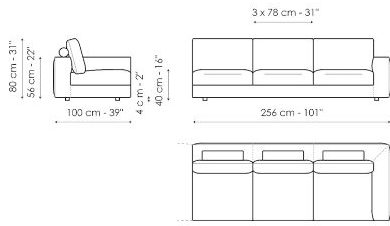

Data sheet

Sofa 200

Width: 200cm
Depth: 100cm
Height: 80cm

Sofa 240

Width: 240cm
Depth: 100cm
Height: 80cm

Sofa 278

Width: 278cm
Depth: 100cm
Height: 80cm

Corner sofa 200

Width: 200cm
Depth: 100cm
Height: 80cm

Corner sofa 240

Width: 240cm
Depth: 100cm
Height: 80cm

Corner sofa 278

Width: 278cm
Depth: 100cm
Height: 80cm

End section sofa 120

Width: 120cm
Depth: 100cm
Height: 80cm

End section sofa 178

Width: 218cm
Depth: 100cm
Height: 80cm

End section sofa 218

Width: 218cm
Depth: 100cm
Height: 80cm

End section sofa 256

Width: 256cm
Depth: 100cm
Height: 80cm

End section corner sofa 218

Width: 218cm
Depth: 100cm
Height: 80cm

End section corner sofa 256

Width: 256cm
Depth: 100cm
Height: 80cm

Center section 156

Width: 156cm
Depth: 100cm
Height: 80cm

Center section 196

Width: 196cm
Depth: 100cm
Height: 80cm