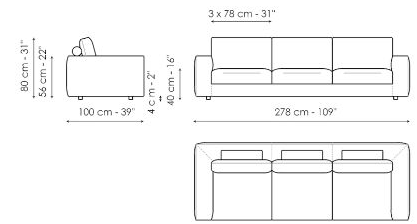

Data sheet

Sofa 200

Width: 200cm
Depth: 100cm
Height: 80cm

Sofa 240

Width: 240cm
Depth: 100cm
Height: 80cm

Sofa 278

Width: 278cm
Depth: 100cm
Height: 80cm

Corner sofa 200

Width: 200cm
Depth: 100cm
Height: 80cm

Corner sofa 240

Width: 240cm
Depth: 100cm
Height: 80cm

Corner sofa 278

Width: 278cm
Depth: 100cm
Height: 80cm

End section sofa 120

Width: 120cm
Depth: 100cm
Height: 80cm

End section sofa 178

Width: 218cm
Depth: 100cm
Height: 80cm

End section sofa 218

Width: 218cm
Depth: 100cm
Height: 80cm

End section sofa 256

Width: 256cm
Depth: 100cm
Height: 80cm

End section corner sofa 218

Width: 218cm
Depth: 100cm
Height: 80cm

End section corner sofa 256

Width: 256cm
Depth: 100cm
Height: 80cm

Center section 156

Width: 156cm
Depth: 100cm
Height: 80cm

Center section 196

Width: 196cm
Depth: 100cm
Height: 80cm