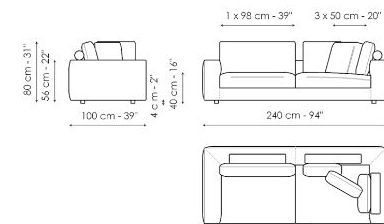

Data sheet

Sofa 200

Width: 200cm
Depth: 100cm
Height: 80cm

Sofa 240

Width: 240cm
Depth: 100cm
Height: 80cm

Sofa 278

Width: 278cm
Depth: 100cm
Height: 80cm

Corner sofa 200

Width: 200cm
Depth: 100cm
Height: 80cm

Corner sofa 240

Width: 240cm
Depth: 100cm
Height: 80cm

Corner sofa 278

Width: 278cm
Depth: 100cm
Height: 80cm

End section sofa 120

Width: 120cm
Depth: 100cm
Height: 80cm

End section sofa 178

Width: 218cm
Depth: 100cm
Height: 80cm

End section sofa 218

Width: 218cm
Depth: 100cm
Height: 80cm

End section sofa 256

Width: 256cm
Depth: 100cm
Height: 80cm

End section corner sofa 218

Width: 218cm
Depth: 100cm
Height: 80cm

End section corner sofa 256

Width: 256cm
Depth: 100cm
Height: 80cm

Center section 156

Width: 156cm
Depth: 100cm
Height: 80cm

Center section 196

Width: 196cm
Depth: 100cm
Height: 80cm