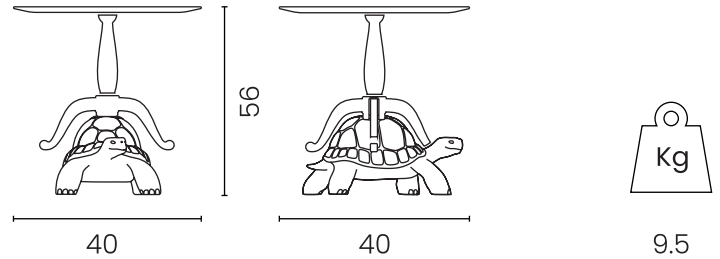

## Turtle Carry Table

DESIGN MARCANTONIO

Side table in rotomolded recyclable polyethylene suitable in indoor and outdoor dry and wet locations.

#### Base

Weight (kg): 4  
Volume (m<sup>3</sup>): 0.07  
Dimensions (LxWxH): 59 x 40.6 x 31

Product use: Indoor dry locations

#### Table

Weight (kg): 7.28  
Volume (m<sup>3</sup>): 0.18  
Dimensions (LxWxH): 56 x 56 x 59 cm

Made in Italy