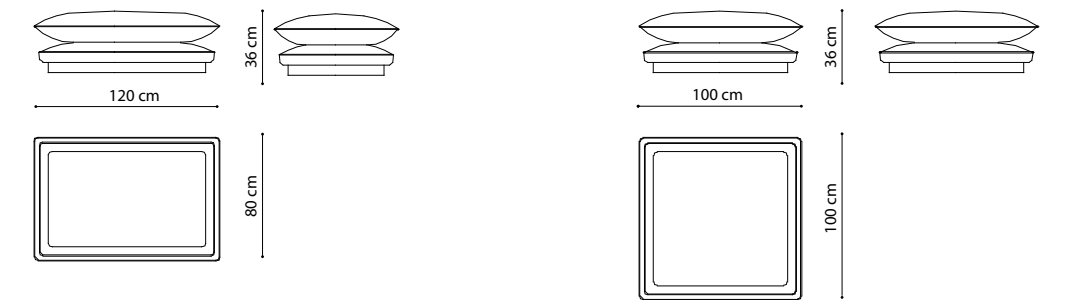

ALLURE COLLECTION

3 SEATS SOFA

2 SEATS SOFA

ARMCHAIR

CORNER COMPOSITION

TABLES

Available with WHITE CALACATTA or GREY stoneware

Available with WHITE CALACATTA or GREY stoneware

POUF