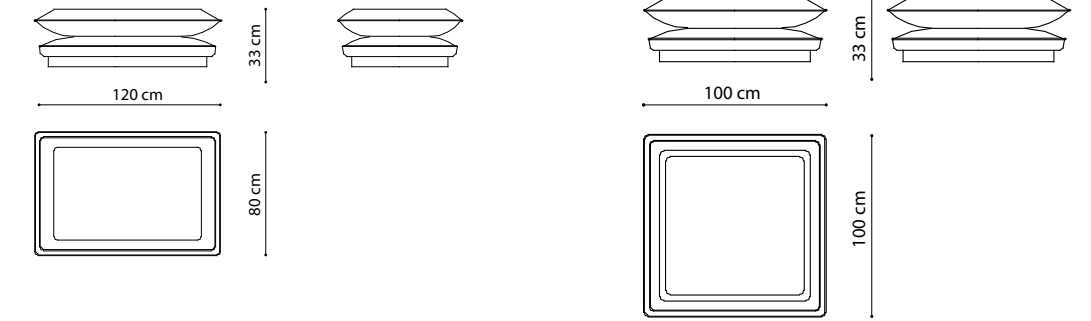

ALLURE COLLECTION

3 SEATS SOFA

2 SEATS SOFA

ARMCHAIR

CORNER COMPOSITION

TABLES

Available with WHITE CALACATTA or GREY stoneware

Available with WHITE CALACATTA or GREY stoneware