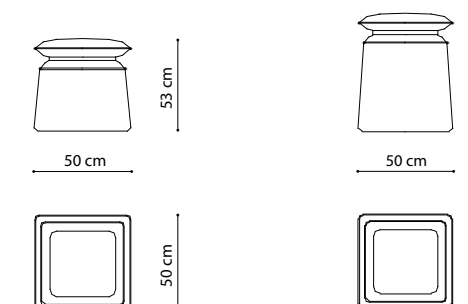

ALLURE COLLECTION

3 SEATS SOFA

2 SEATS SOFA

ARMCHAIR

CORNER COMPOSITION

TABLES

Available with WHITE CALACATTA or GREY stoneware

Available with WHITE CALACATTA or GREY stoneware

POUF