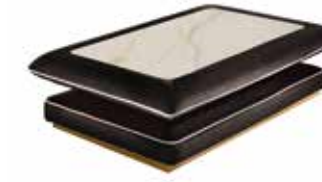

ALLURE COLLECTION

3 SEATS SOFA

2 SEATS SOFA

ARMCHAIR

CORNER COMPOSITION

TABLES

Available with WHITE CALACATTA or GREY stoneware

Available with WHITE CALACATTA or GREY stoneware