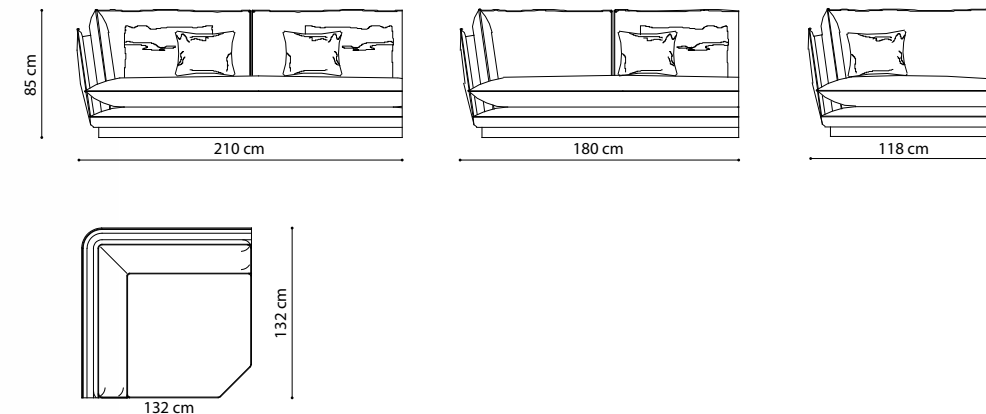

ALLURE COLLECTION

3 SEATS SOFA

2 SEATS SOFA

ARMCHAIR

CORNER COMPOSITION

TABLES

Available with WHITE CALACATTA or GREY stoneware

Available with WHITE CALACATTA or GREY stoneware