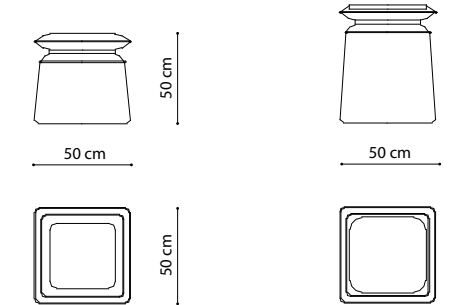

ALLURE COLLECTION

3 SEATS SOFA

2 SEATS SOFA

ARMCHAIR

CORNER COMPOSITION

TABLES

Available with WHITE CALACATTA or GREY stoneware

Available with WHITE CALACATTA or GREY stoneware