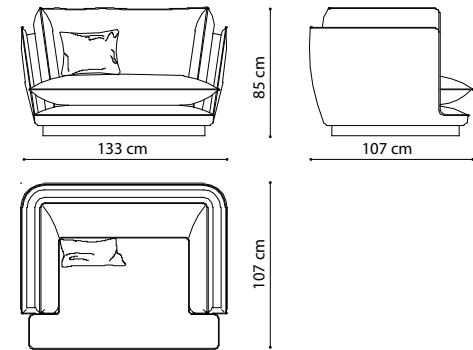

ALLURE COLLECTION

3 SEATS SOFA

2 SEATS SOFA

ARMCHAIR

CORNER COMPOSITION

TABLES

Available with WHITE CALACATTA or GREY stoneware

Available with WHITE CALACATTA or GREY stoneware