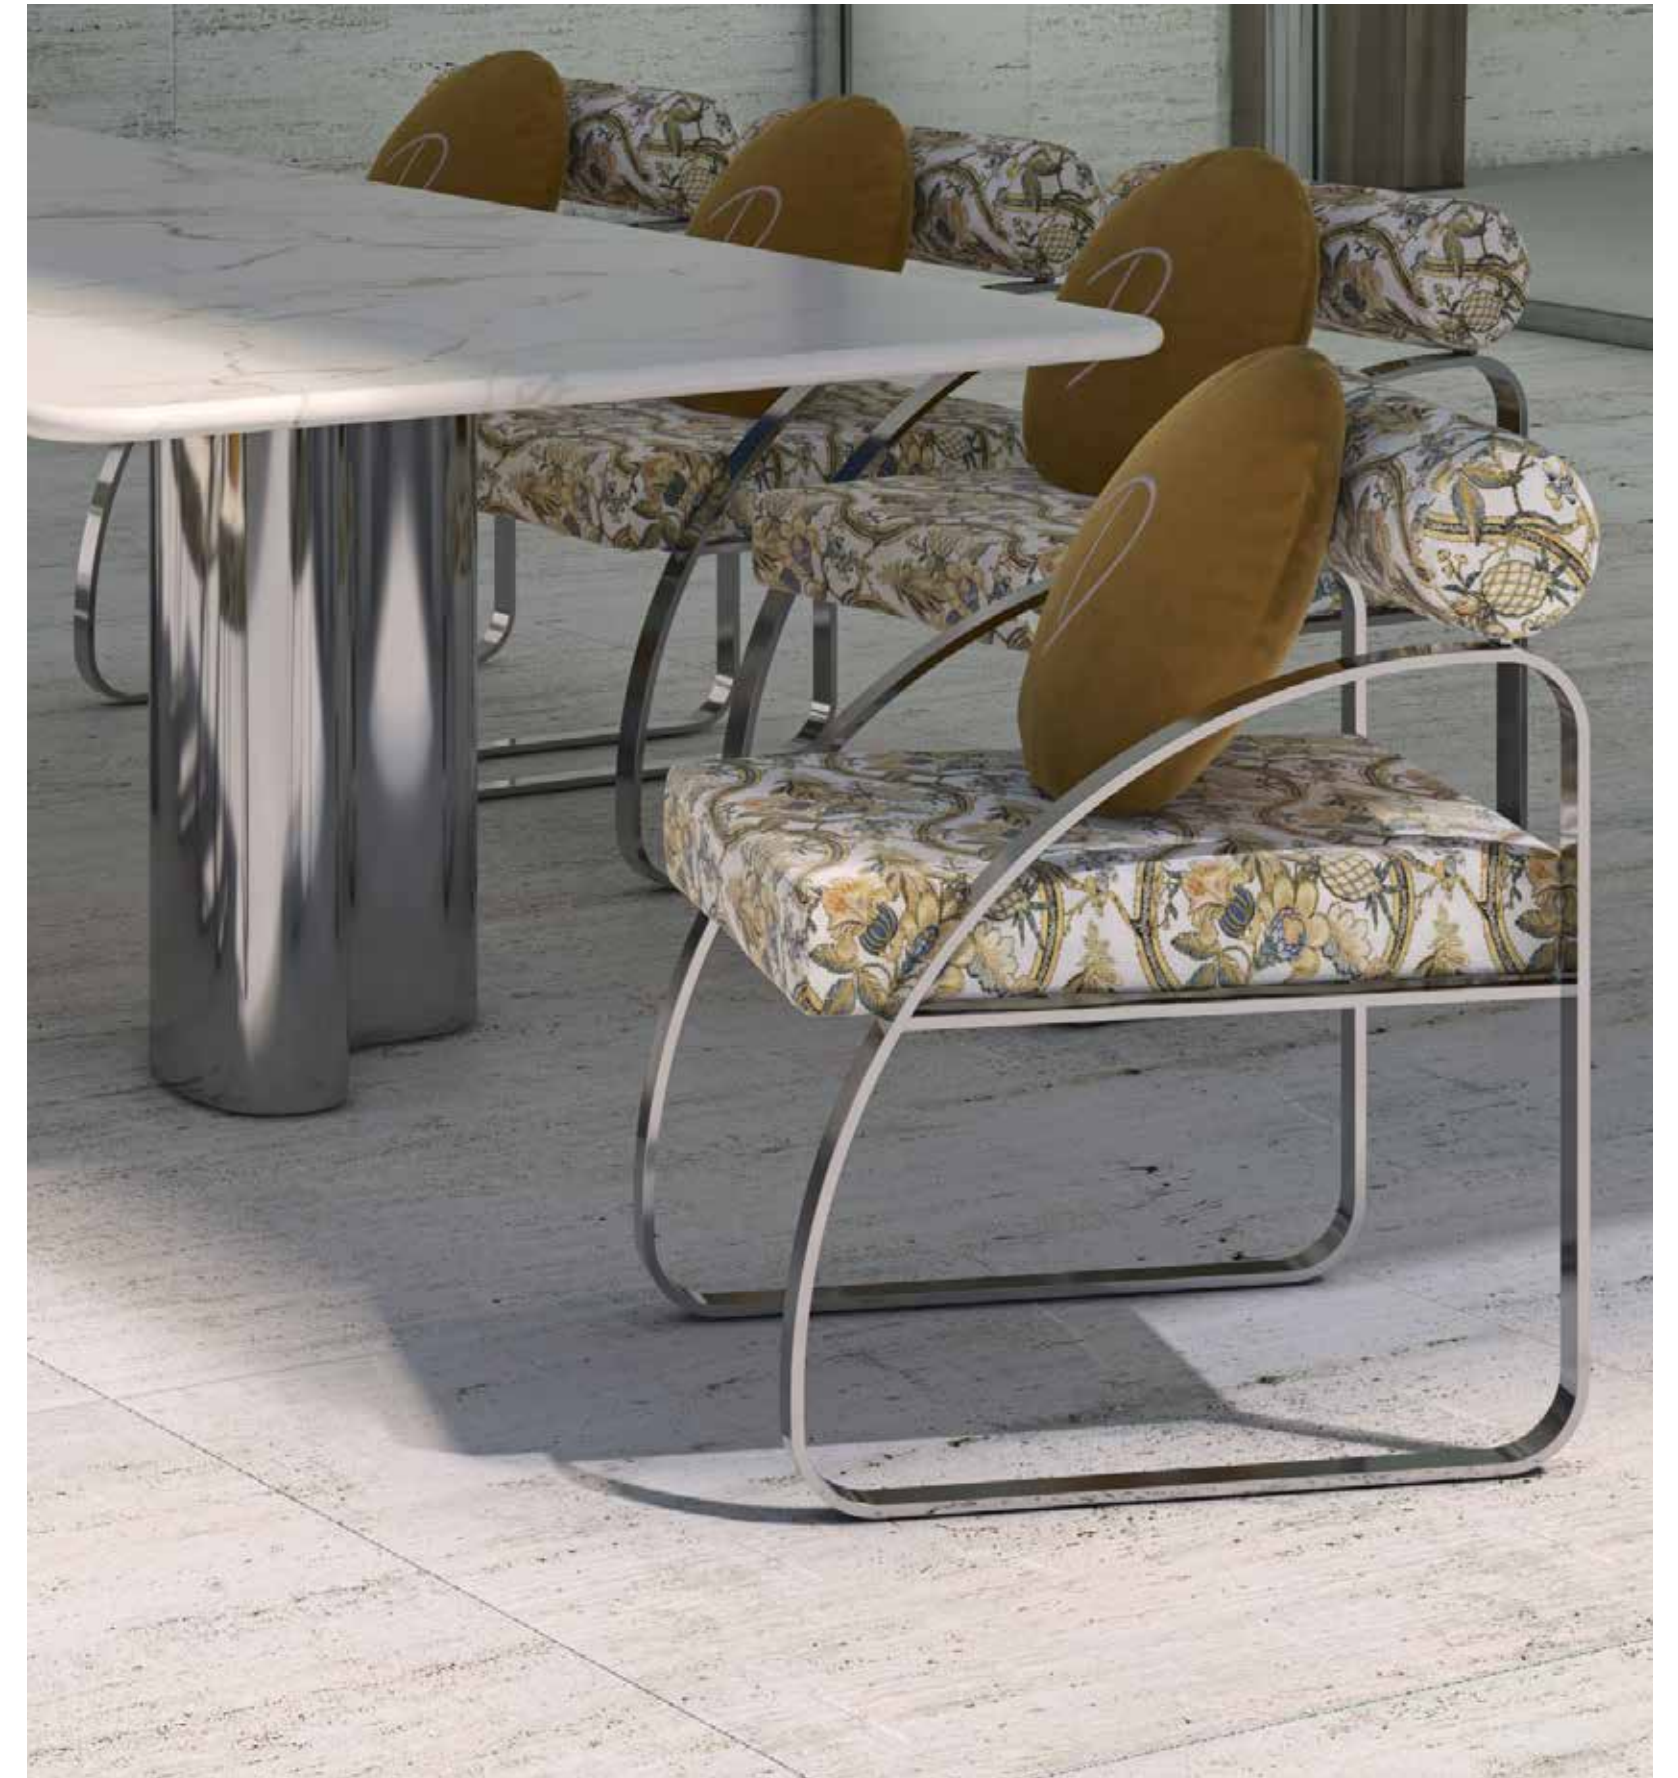

Miami adjustable sunbed and canopy bed