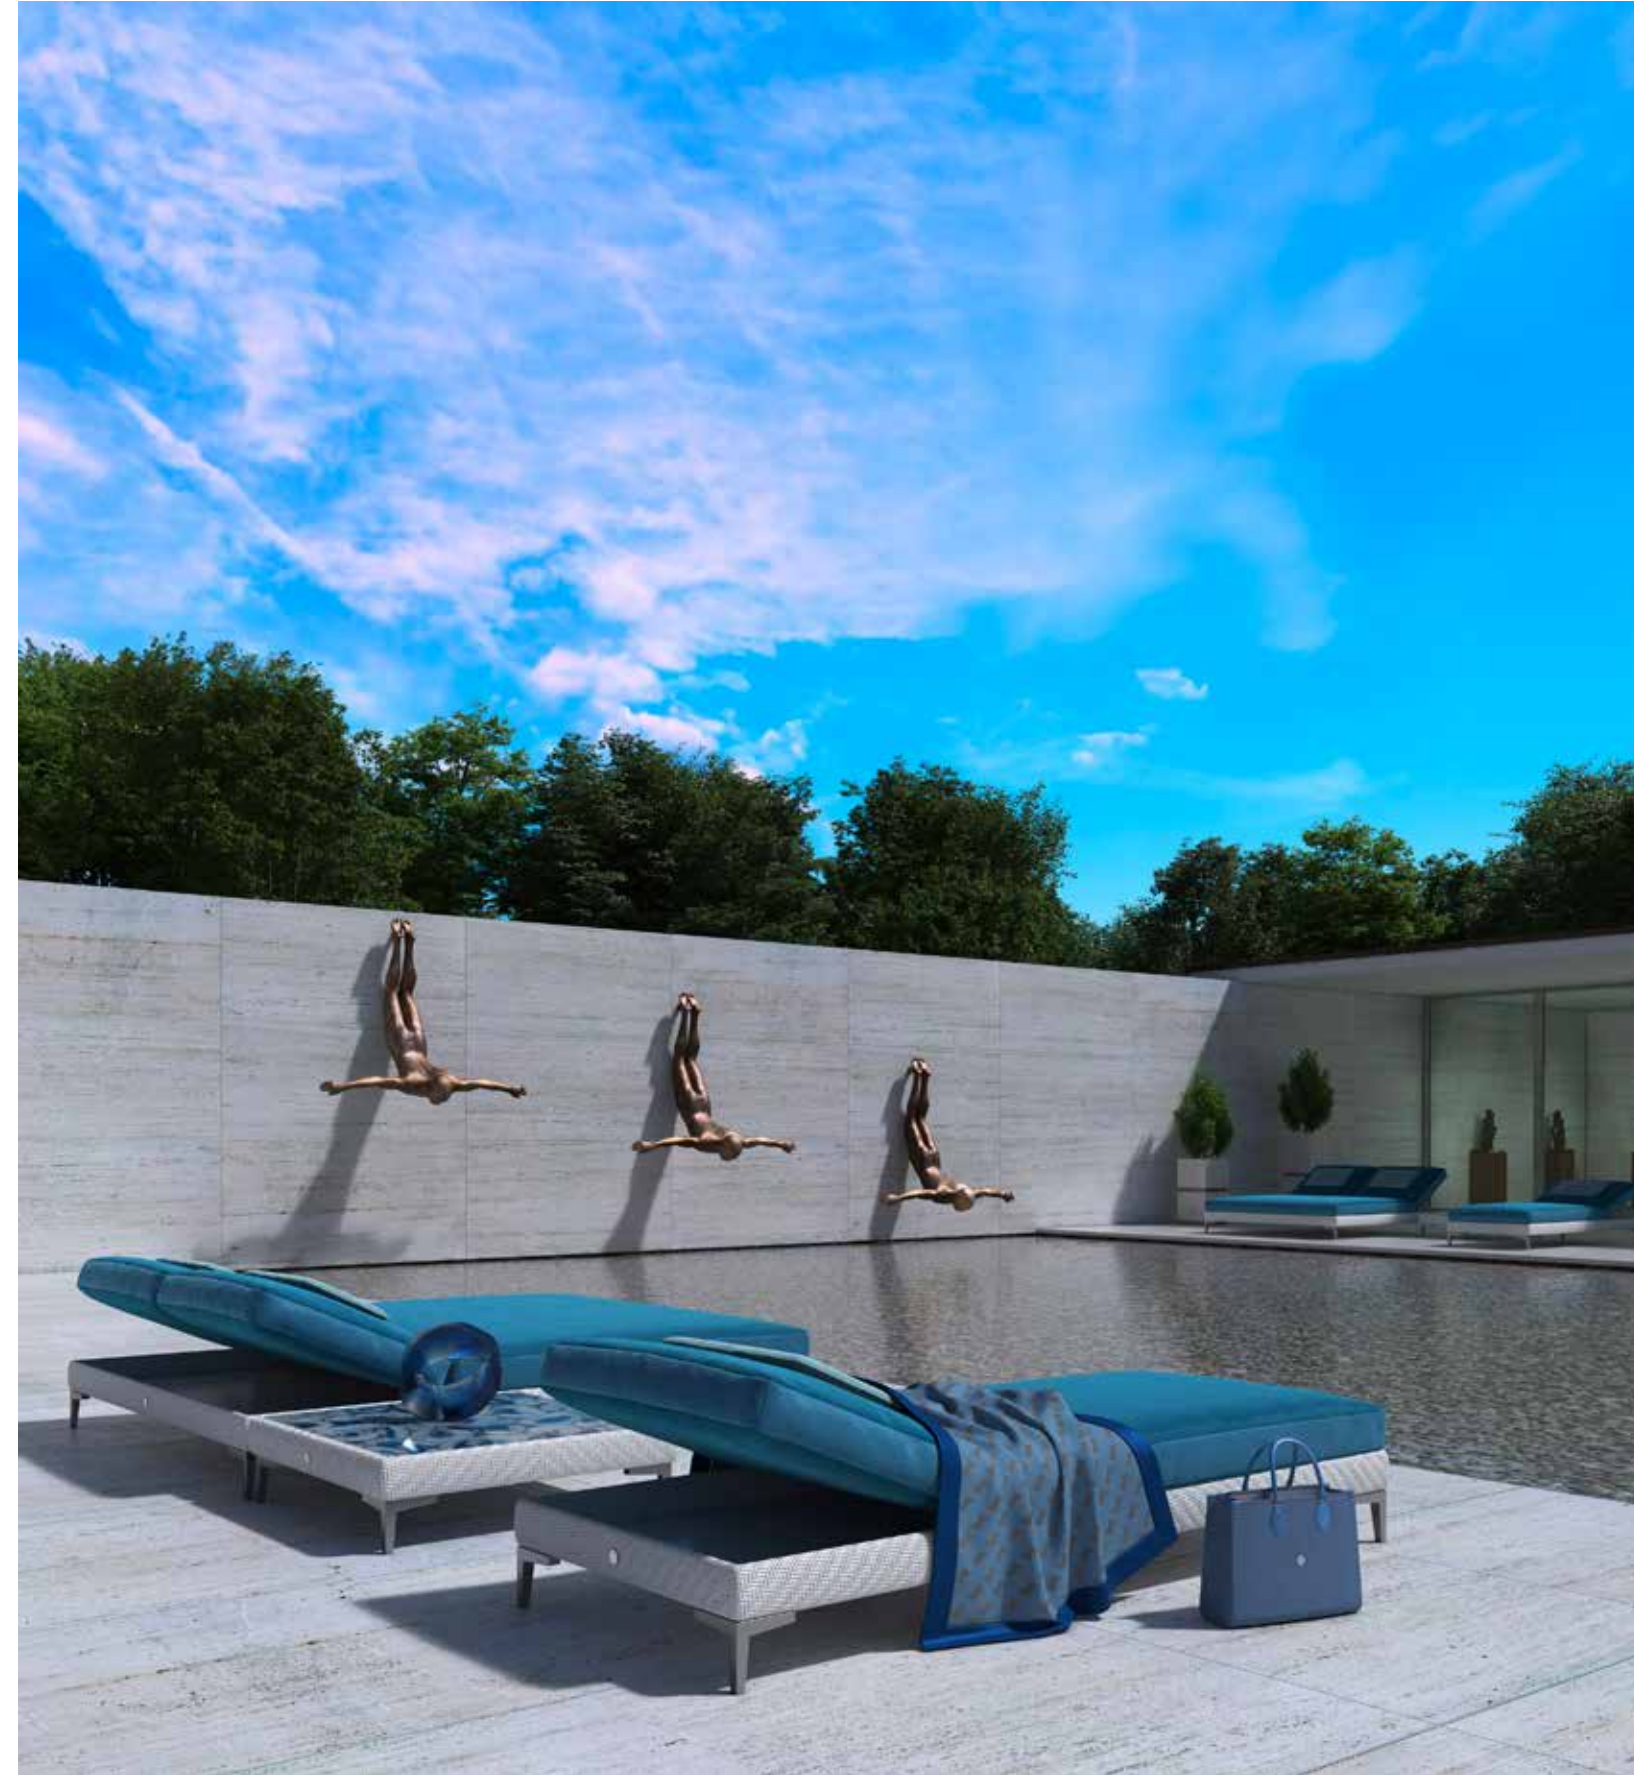

Miami is a line that reflects the most dynamic collection online of space. A versatile composition that knows how to express attention to comfort and care for conviviality in a variety of elegant solutions. A sophisticated range of furnishings that redesign the living experience away from stereotypes. From sofas to tables, to sun loungers, each object is made from handwoven synthetic resin webbing to design textures that are luxurious to touch. The particularly refined fabrics, the round and cosy shapes, the soft and wide cushions, the elegant metal legs, all contribute to increasing the pleasure of living.