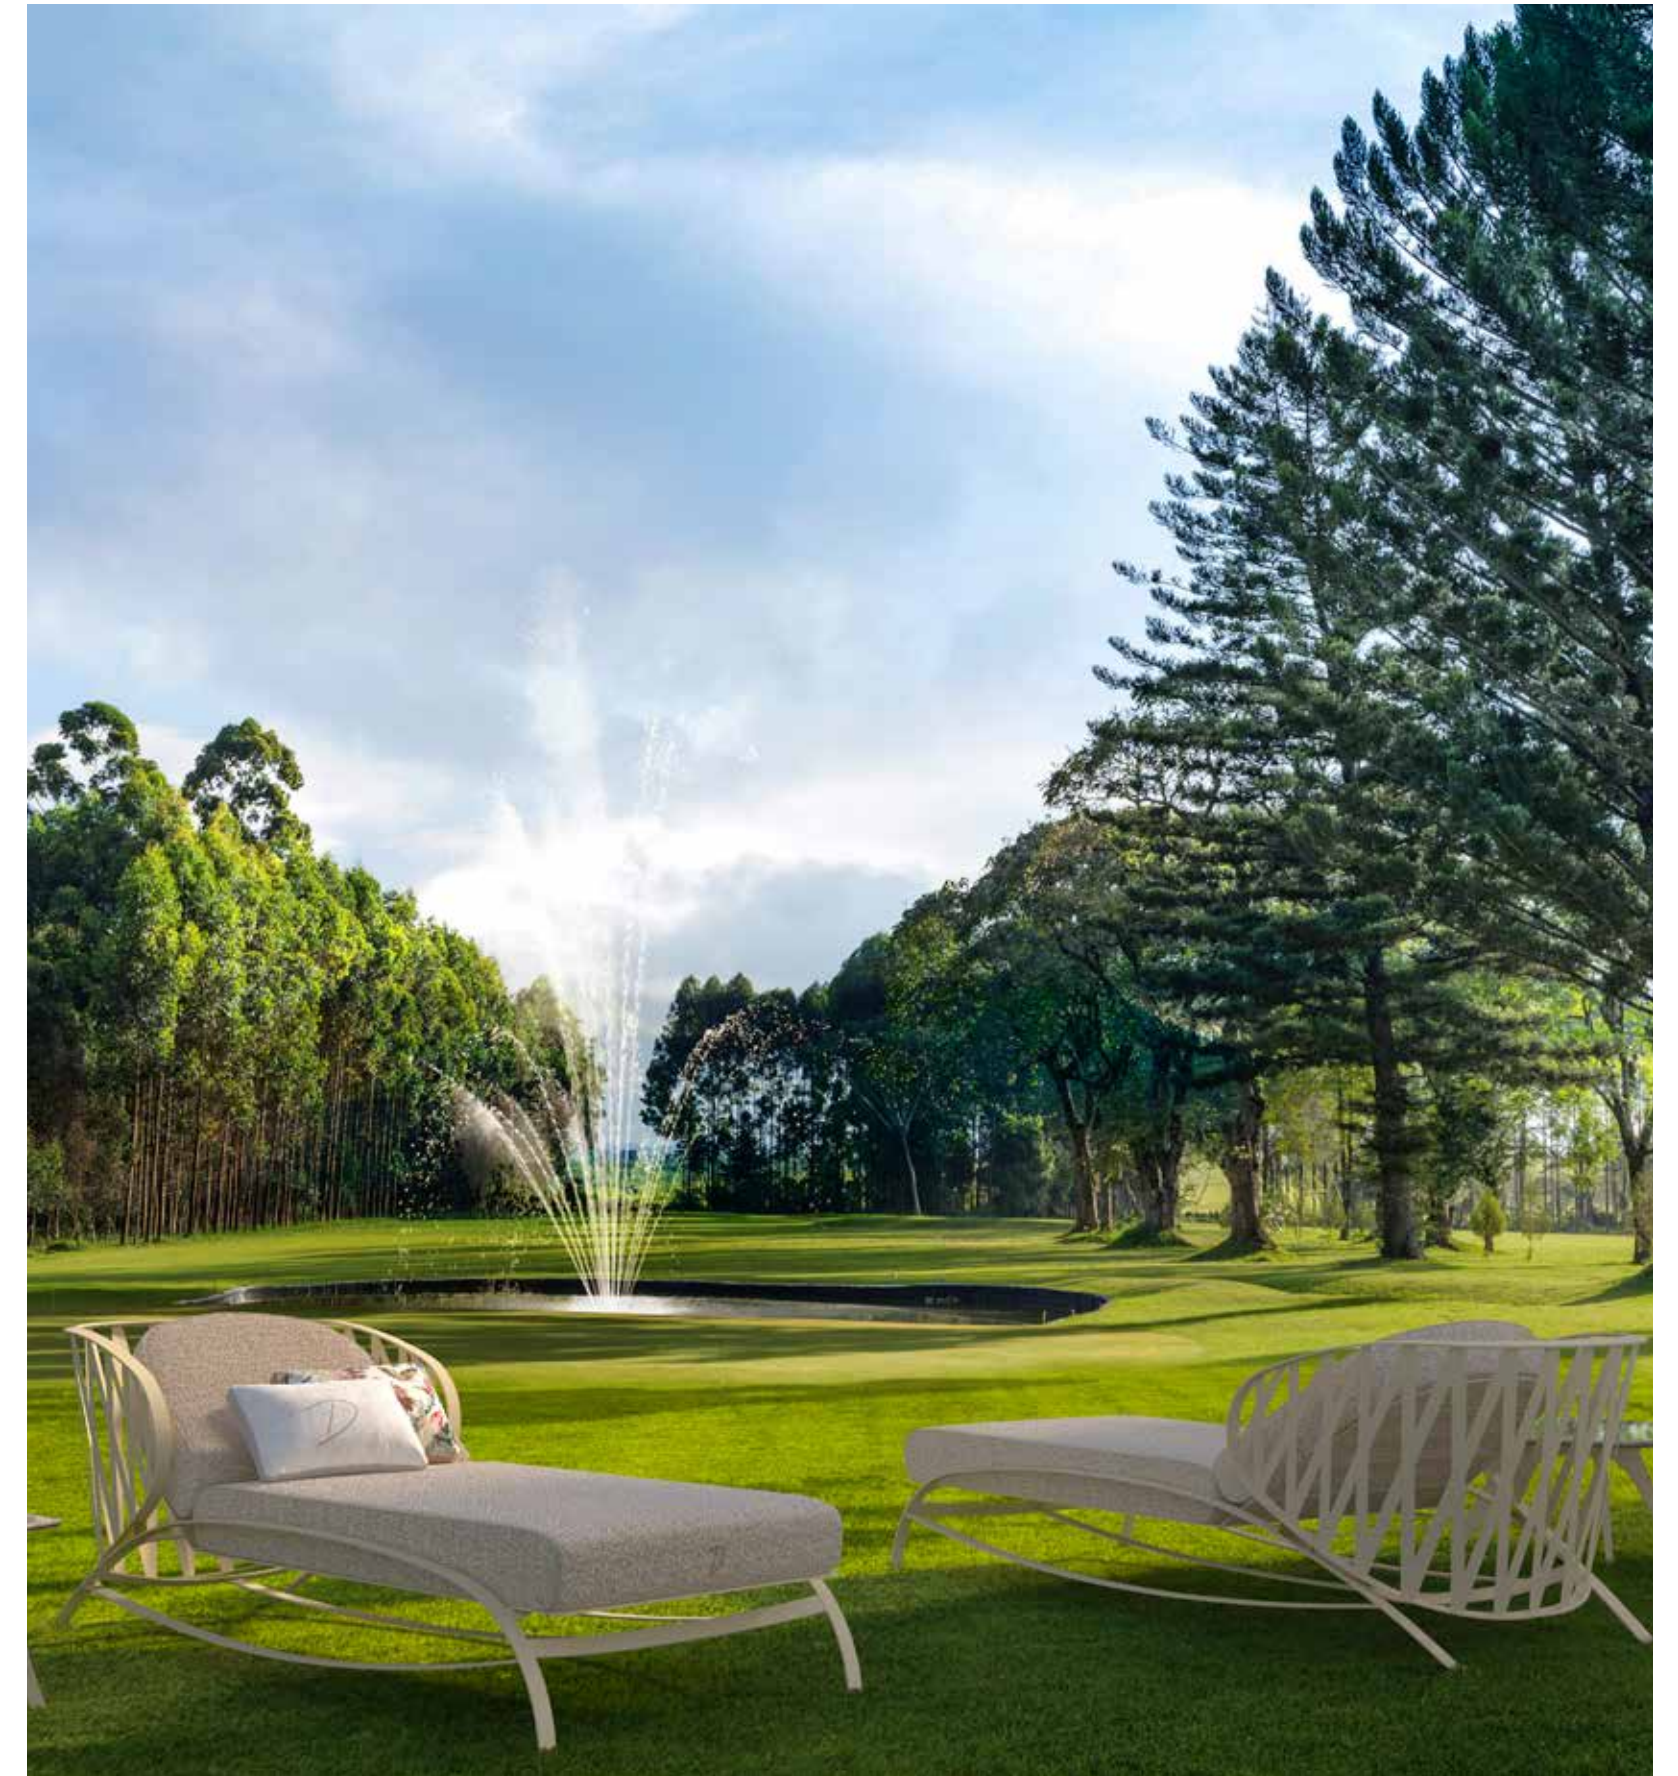

Sunset kitchen

Sunrise chaise longue and coffee table

Sunrise bergere with high back | Sunrise adjustable sunbed