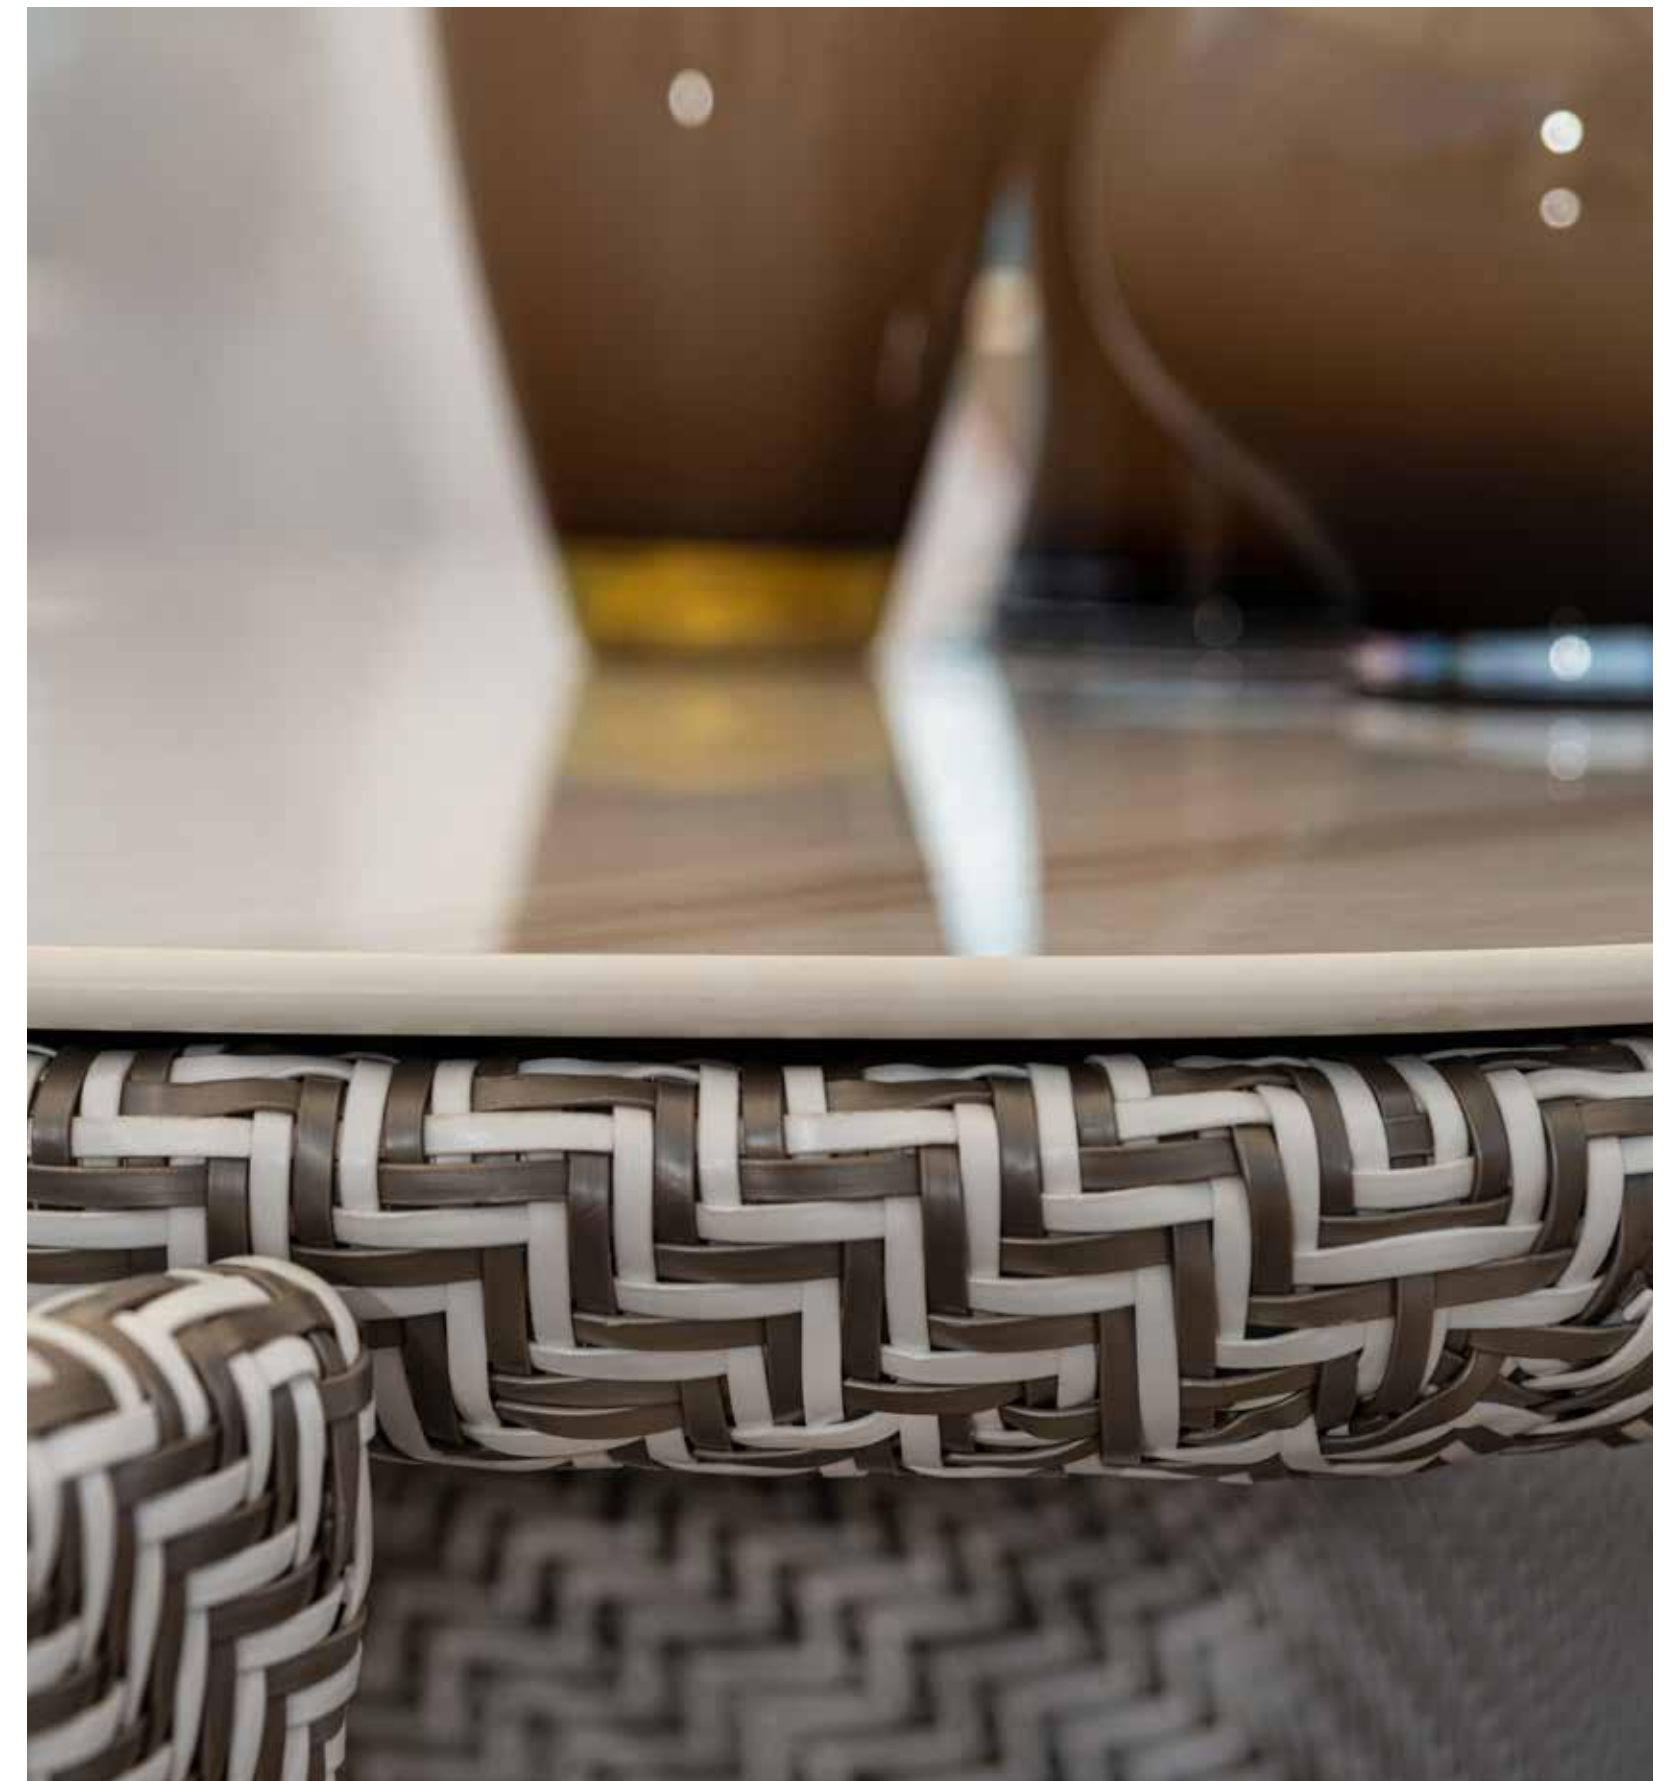

Sunlight gazebo. Twilight dining set. Aurora vase

Twilight dining table and bridge

Twilight armchair and pouf. Aurora lamp

Twilight living set. Twilight fire pit coffee table. Sunrise Resin side table

Twilight from the Sublime Collection is the perfect choice for your outdoor lifestyle. Elegant and comfortable seats with a modern and essential design that will allow you to indulge in relaxation. The creative shapes, the special weaving of synthetic resin tape done by hand and the geometric texture rich in nuances are a display of harmonious elegance. The comfortable shapes of the abundant cushions with their pearlescent colours will transform your environment into a unique and personalised place. Twilight is the art of enjoying life, awareness, emotions. It is a must-have item of luxury and true relaxation.