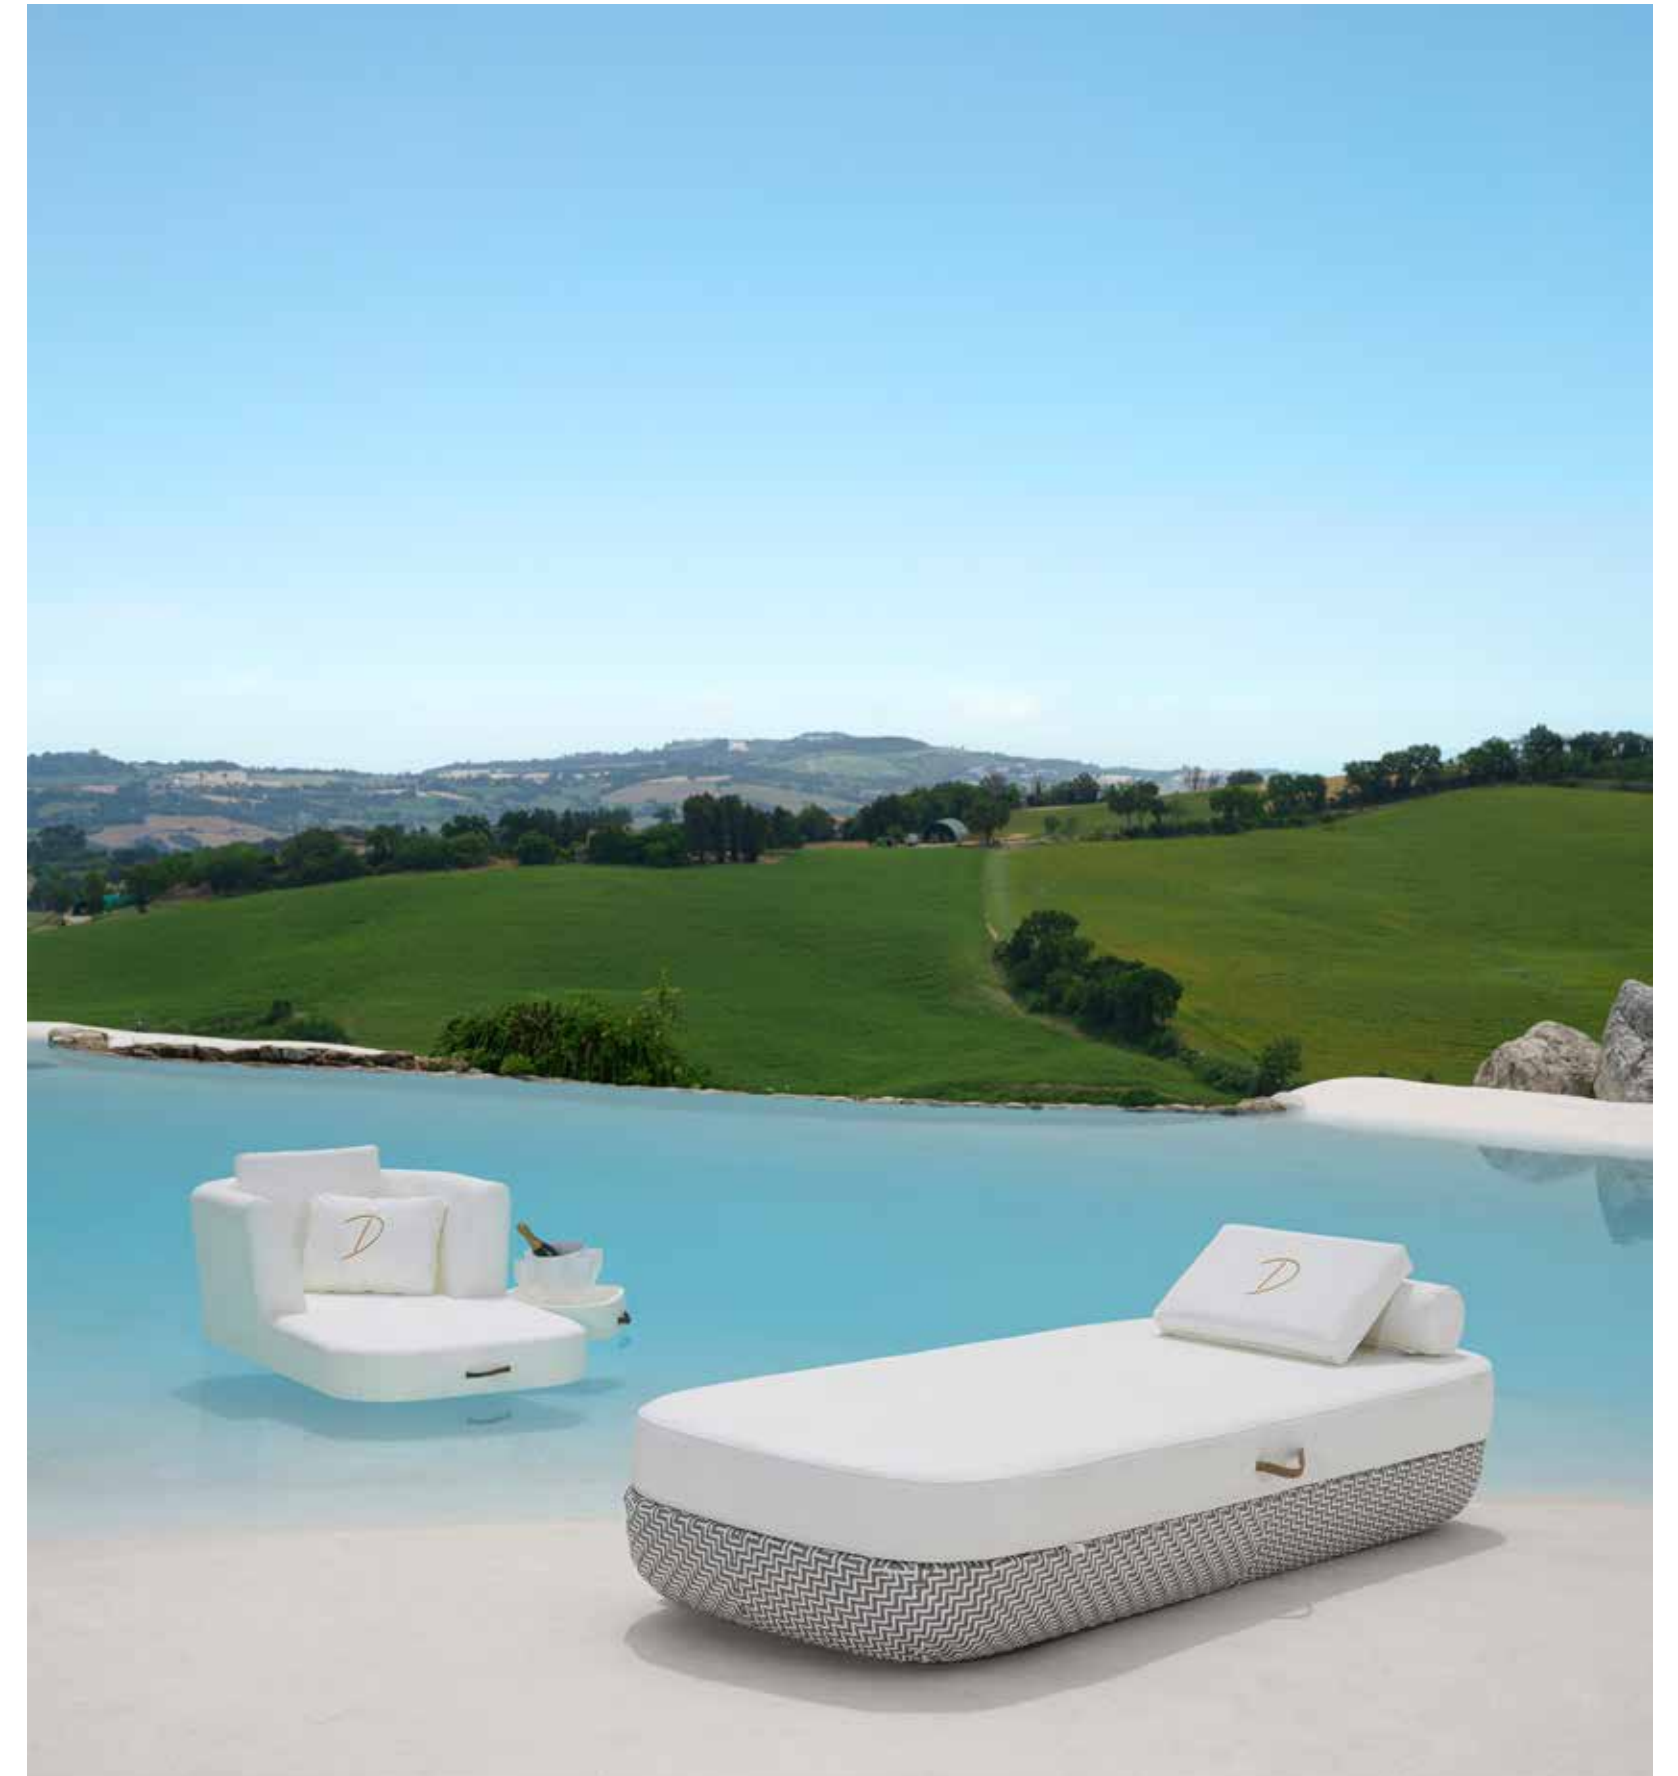

We love water and to celebrate it, we designed the iconic floats of the Twilight collection. Perfect for areas with swimming pools, they are made of materials used in the boating industry and show exquisite craftsmanship. Every detail has been carefully considered. Extremely versatile, they can be used both in and out of the water. Their elegant design, the extreme comfort and the wide range of items that make up the line, from the armchair to the needful tray, make them the perfect set to indulge in the free, elegant and rewarding art of Doing Nothing.