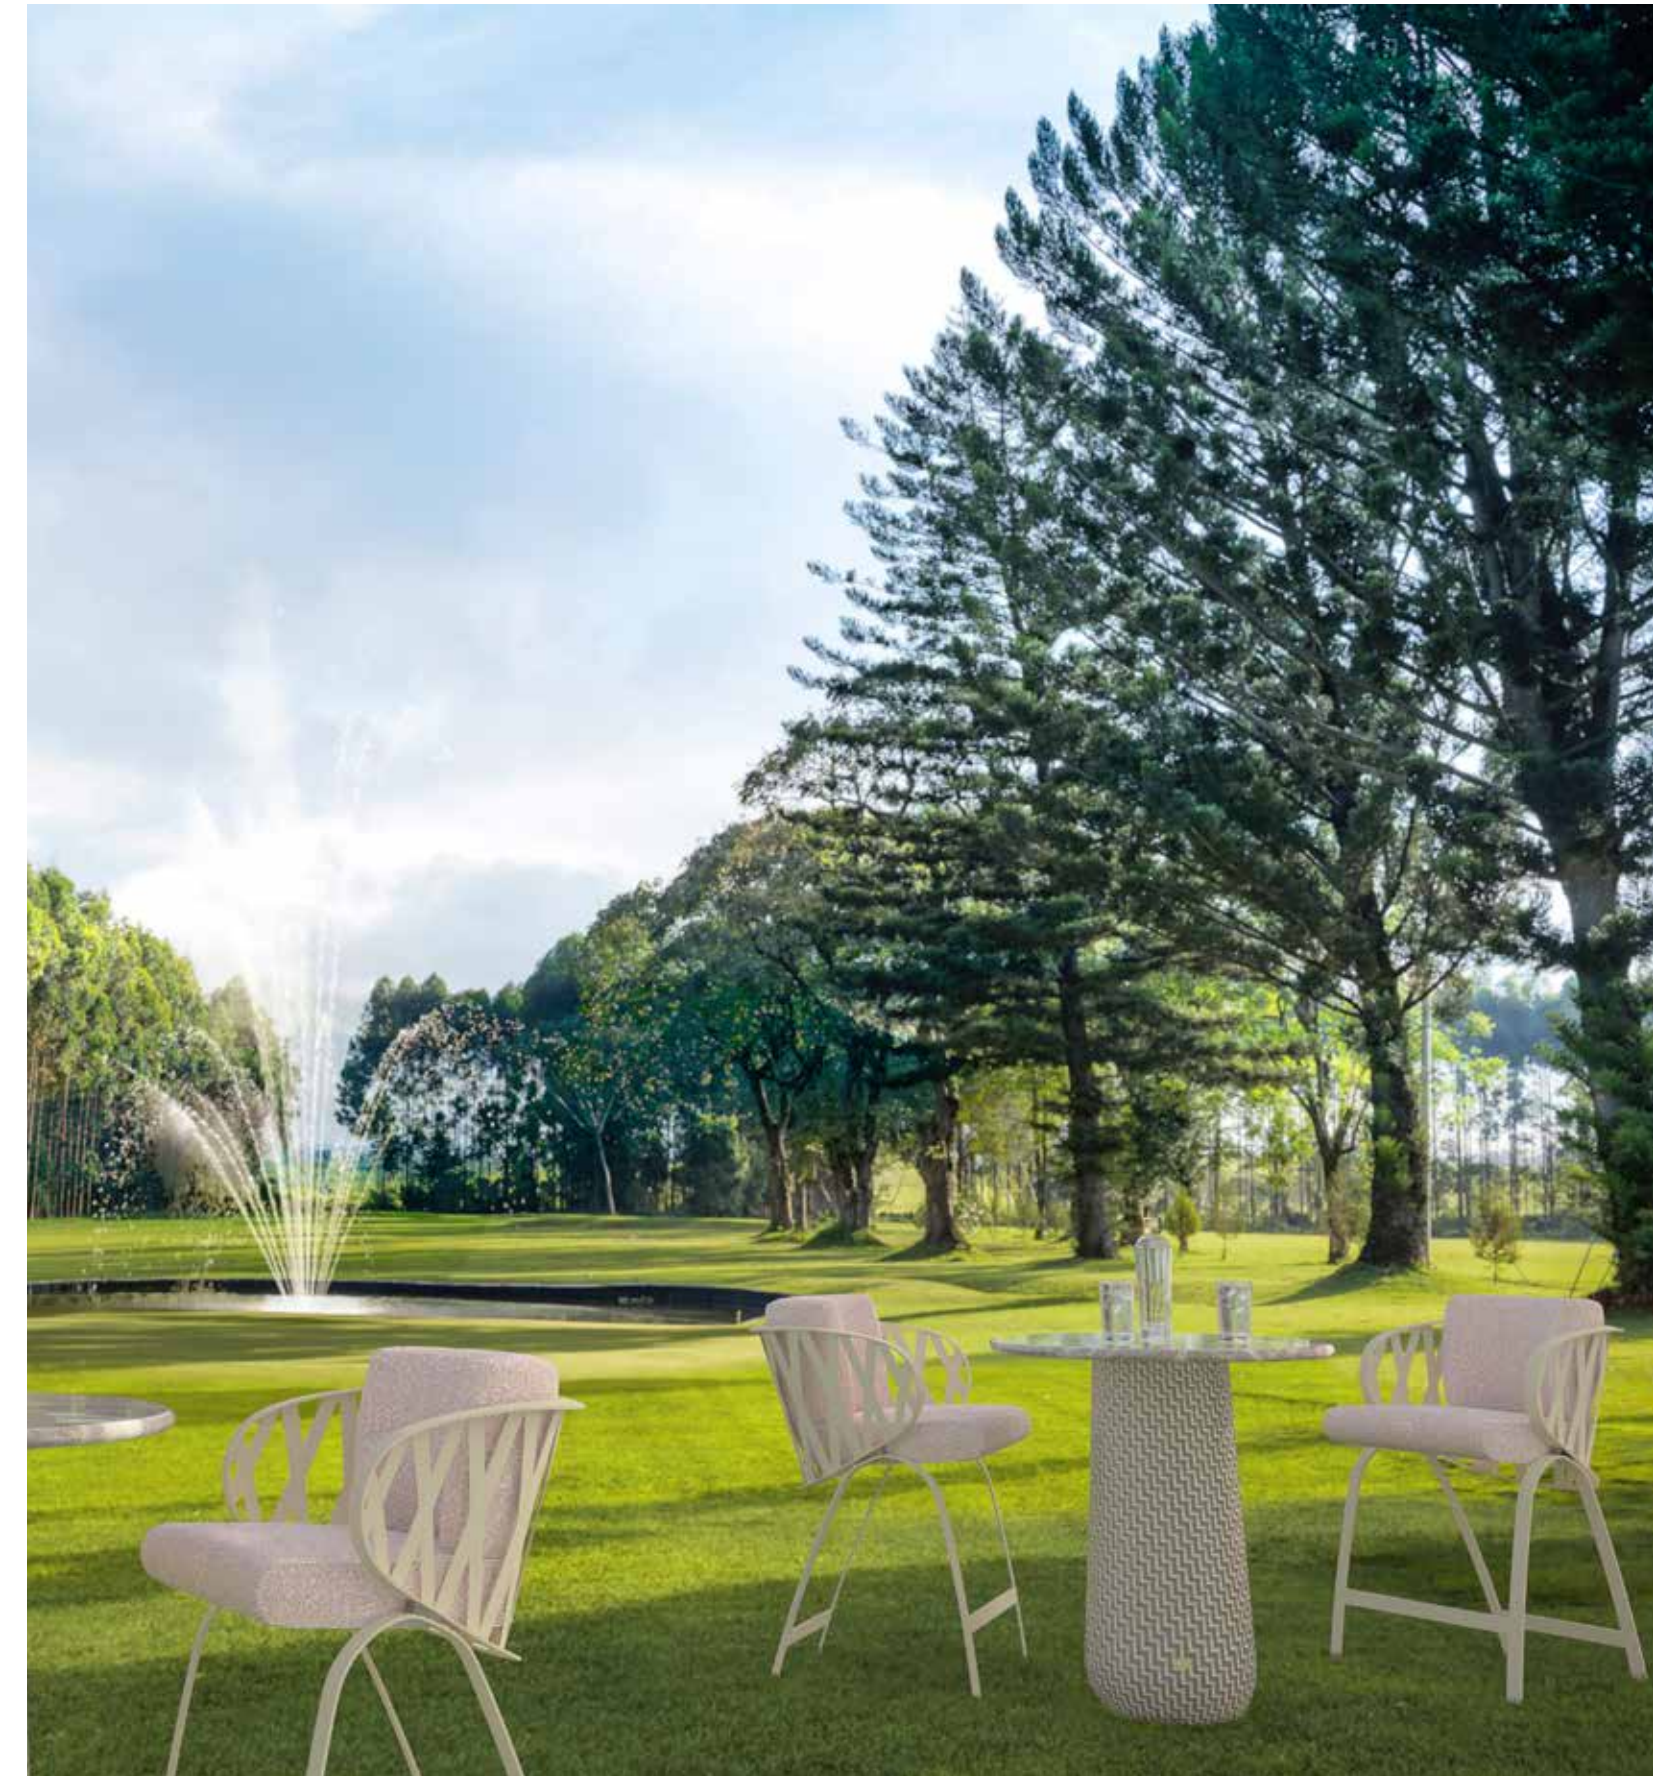

Sunrise Resin dining table and Sunrise chair | Sunrise high stool and bar table