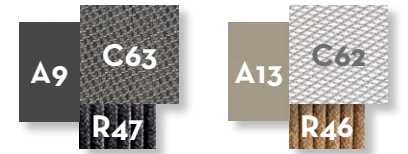

Nova collection

Finishing

Aluminium frame

charcoal

dove

Fabric cushions

white/beige

carbon

Synthetic rope

beige

grey

Wood table top

natural teak

warm grey

grey

SOFA / CODE: NOVDIV

	Width	Depth	Height	H. armrest	H. seat	H. cushion
cm	180	83	71	62	43	10
inch	70.9	32.7	28.0	24.4	16.9	3.9

1box = 1 sofa + 2 living arm

LIVING ARMCHAIR / CODE: NOVPL

	Width	Depth	Height	H. armrest	H. seat	H. cushion
cm	76	83	71	62	43	10
inch	29.9	32.7	28.0	24.4	16.9	3.9

1box = 1 sofa + 2 living arm

COFFEE TABLE / CODE: NOVTC

	Width	Depth	H. cushion
cm	110	60	38
inch	43.3	23.6	15.0

DINING TABLE / CODE: NOVTP

	Width	Depth	H. cushion
cm	180	90	75
inch	70.9	35.4	29.5

DINING ARMCHAIR / CODE: NOVPP

	Width	Depth	Height	H. armrest	H. seat	H. cushion
cm	57	63	77	65	48	5
inch	22.4	24.8	30.3	25.6	18.9	2.0