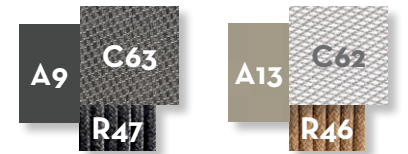

LIVING ARMCHAIR / CODE: NOVPL

	Width	Depth	Height	H. armrest	H. seat	H. cushion
cm	76	83	71	62	43	10
inch	29.9	32.7	28.0	24.4	16.9	3.9

1box = 1 sofa + 2 living arm