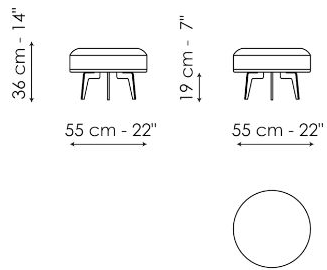

Data sheet

Lovy pouf 53x53

Width: 53cm

Depth: 53cm

Height: 36cm

Lovy pouf Ø55

Width: 55cm

Depth: 55cm

Height: 36cm

Finishes

BASE

Plus Metal

Painted metal
Mat bronze

Painted metal
Mat lead

Painted metal
Mat pearl gold

Painted metal
Mat copper