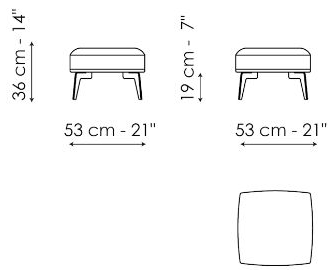

Data sheet

Lovy pouf 53x53

Width: 53cm

Depth: 53cm

Height: 36cm

Lovy pouf Ø55

Width: 55cm

Depth: 55cm

Height: 36cm

Finishes

BASE

Plus Metal

Painted metal
Mat bronze

Painted metal
Mat lead

Painted metal
Mat pearl gold

Painted metal
Mat copper