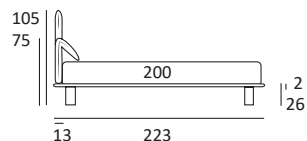

JUST PIANO ORTOPEDICO

DI SERIE:

Piede in ABS **Bolt** h cm 19

OPTIONAL:

Piede in plexiglass **Jiff** h cm 19

Piede in metallo **Glam** h cm 24, finitura cromo, colori polvere, seta

Piede in metallo **Top** h cm 23, finitura satinato, colori polvere, seta

Piede in metallo **Twist** h cm 20, finitura manganese

AS STANDARD:

Bolt ABS foot H 19 cm

OPTIONALS:

Jiff plexiglass foot H 19 cm

Glam metal foot, H 24 cm, finish: chrome, colours: powder, silk

Top metal feet H 23 cm, finish: chrome, colours: powder, silk

Piede **TWIST**

H cm 20, finitura manganese
H 20 cm, manganese finish

PIEDI TRASPARENTI TRANSPARENT FEET

Piede **BOLT**

H cm 19, ABS
H 19 cm, ABS

Piede **JIFF**

H cm 19, plexiglass
H 19 cm, plexiglass