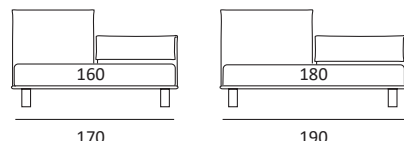

JUST PIANO ORTOPEDICO

DI SERIE:

Piede in ABS **Bolt** h cm 19

OPTIONAL:

Piede in plexiglass **Jiff** h cm 19

Piede in metallo **Glam** h cm 24, finitura cromo, colori polvere, seta

Piede in metallo **Top** h cm 23, finitura satinato, colori polvere, seta

Piede in metallo **Twist** h cm 20, finitura manganese

AS STANDARD:

Bolt ABS foot H 19 cm

OPTIONALS:

Jiff plexiglass foot H 19 cm

Glam metal foot, H 24 cm, finish: chrome, colours: powder, silk

Top metal feet H 23 cm, finish: chrome, colours: powder, silk

Piede **TWIST**

H cm 20, finitura manganese
H 20 cm, manganese finish

PIEDI TRASPARENTI TRANSPARENT FEET

Piede **BOLT**

H cm 19, ABS
H 19 cm, ABS

Piede **JIFF**

H cm 19, plexiglass
H 19 cm, plexiglass