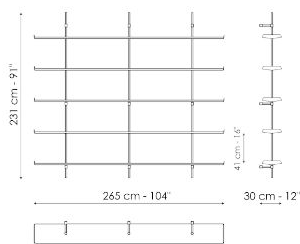

Data sheet

Width: 177cm
Depth: 30cm
Height: 132cm

Width: 265cm
Depth: 30cm
Height: 231cm

Width: 265cm
Depth: 30cm
Height: 231cm

Width: 265cm
Depth: 30cm
Height: 231cm

Width: 353cm
Depth: 30cm
Height: 231cm

Width: 353cm
Depth: 30cm
Height: 231cm

Finishes

UPRIGHT

Plus Metal

Painted metal
Mat bronze

Painted metal
Mat lead

SHELF

Plus Metal