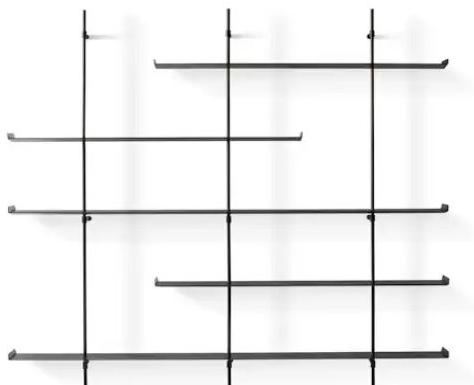

BONALDO

Foil

Designer: **Maurizio and Silvia Varsi**

The name Foil is an instant reference to the world of sailing boats, which fly over the water at high speed as if they were weightless. The Foil modern bookshelf is inspired by this lightness, an intersection of metal and aluminium shelves and uprights, solid materials that at the same time convey a

feeling of lightness which is ideal for perfectly focusing attention on books and objects. Thanks to the reduced depth and the numerous formats available, the Foil bookcase adapts perfectly to different living or office environments.

Data sheet

Width: 177cm
Depth: 30cm
Height: 132cm

Width: 265cm
Depth: 30cm
Height: 231cm

Width: 265cm
Depth: 30cm
Height: 231cm

Width: 265cm
Depth: 30cm
Height: 231cm

Width: 353cm
Depth: 30cm
Height: 231cm

Width: 353cm
Depth: 30cm
Height: 231cm

Finishes

UPRIGHT

Plus Metal

Painted metal
Mat bronze

Painted metal
Mat lead

SHELF

Plus Metal