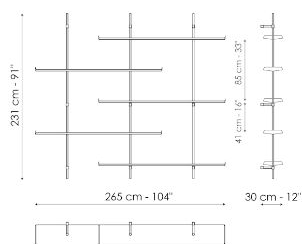

Data sheet

Width: 177cm
Depth: 30cm
Height: 132cm

Width: 265cm
Depth: 30cm
Height: 231cm

Width: 265cm
Depth: 30cm
Height: 231cm

Width: 265cm
Depth: 30cm
Height: 231cm

Width: 353cm
Depth: 30cm
Height: 231cm

Width: 353cm
Depth: 30cm
Height: 231cm

Finishes

UPRIGHT

Plus Metal

Painted metal
Mat bronze

Painted metal
Mat lead

SHELF

Plus Metal