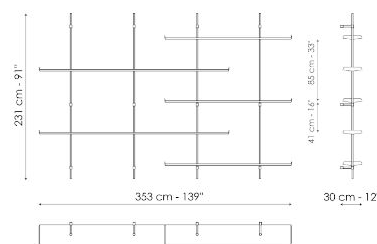

Data sheet

Width: 177cm
Depth: 30cm
Height: 132cm

Width: 265cm
Depth: 30cm
Height: 231cm

Width: 265cm
Depth: 30cm
Height: 231cm

Width: 265cm
Depth: 30cm
Height: 231cm

Width: 353cm
Depth: 30cm
Height: 231cm

Width: 353cm
Depth: 30cm
Height: 231cm

Finishes

UPRIGHT

Plus Metal

Painted metal
Mat bronze

Painted metal
Mat lead

SHELF

Plus Metal