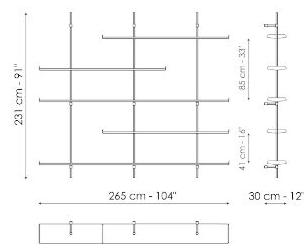

Data sheet

Width: 177cm
Depth: 30cm
Height: 132cm

Width: 265cm
Depth: 30cm
Height: 231cm

Width: 265cm
Depth: 30cm
Height: 231cm

Width: 265cm
Depth: 30cm
Height: 231cm

Width: 353cm
Depth: 30cm
Height: 231cm

Width: 353cm
Depth: 30cm
Height: 231cm

Finishes

UPRIGHT

Plus Metal

Painted metal
Mat bronze

Painted metal
Mat lead

SHELF

Plus Metal