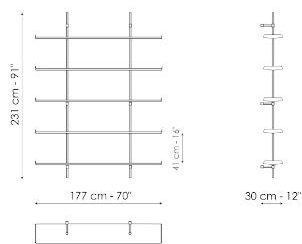

Data sheet

Width: 177cm
Depth: 30cm
Height: 132cm

Width: 265cm
Depth: 30cm
Height: 231cm

Width: 265cm
Depth: 30cm
Height: 231cm

Width: 265cm
Depth: 30cm
Height: 231cm

Width: 353cm
Depth: 30cm
Height: 231cm

Width: 353cm
Depth: 30cm
Height: 231cm

Finishes

UPRIGHT

Plus Metal

Painted metal
Mat bronze

Painted metal
Mat lead

SHELF

Plus Metal