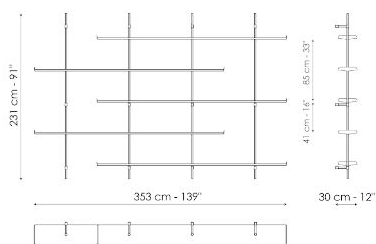

Data sheet

Width: 177cm
Depth: 30cm
Height: 132cm

Width: 265cm
Depth: 30cm
Height: 231cm

Width: 265cm
Depth: 30cm
Height: 231cm

Width: 265cm
Depth: 30cm
Height: 231cm

Width: 353cm
Depth: 30cm
Height: 231cm

Width: 353cm
Depth: 30cm
Height: 231cm

Finishes

UPRIGHT

Plus Metal

Painted metal
Mat bronze

Painted metal
Mat lead

SHELF

Plus Metal