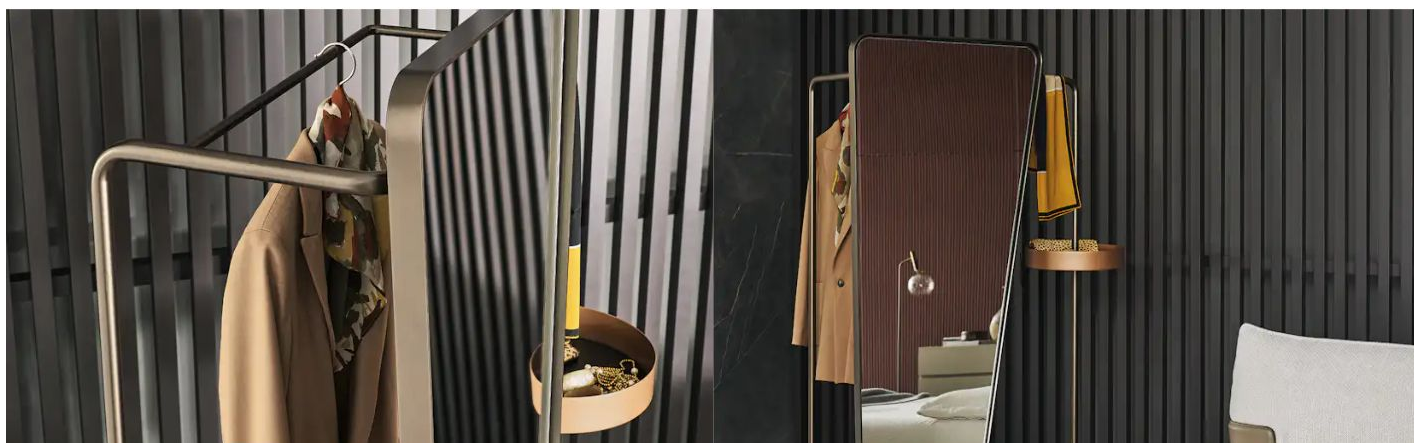

The Camillo valet stand with mirror is a pleasing, friendly object, characterized by a continuous and soft line, free from sharp edges. Camillo is a blend of several functions: hanging, mirroring, undressing. As dynamic and versatile as contemporary life, with such a unique character it both transforms and happily remains the same. Camillo typifies

Bonaldo's coordinated furniture programme perfectly: a selected number of items interact with each other in a harmonious, immediately comprehensible dialogue. Camillo enters the bedroom discreetly but immediately becomes significant.