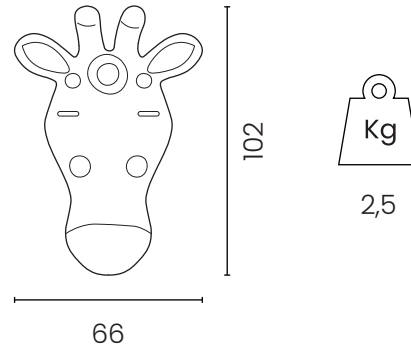

Gira Carpet

DESIGN MARCO OGGIAN, 2024

Hand tufted shaped acrylic carpet for indoor environments. Available in one medium size.

Materials

Carpet:

Hand tufted acrylic

42106GR-M

Product use:

Indoor locations

Packaging

No. of parcels:	1
Weight (kg):	3
Volume (m ³):	0.0324
Dimensions (LxWxH):	100 x 18 x 18 cm

Made in P.R.C.