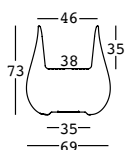

drop

design Emmanuel Babled

STRUTTURA/STRUCTURE

PE - Polietilene/*Polyethylene*
colore base/basic colour

6254

CAPACITY:

Lt 47

GROSS WEIGHT:

kg 11,3

drop light

design Emmanuel Babled

STRUTTURA/STRUCTURE

PE - Polietilene/Polyethylene
colore base/basic colour

indoor

8254 - indoor

98