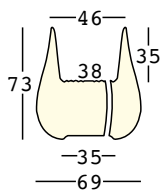

outdoor

KIT LUCE/LIGHT KIT

A4183 kit luce LED per interni/indoor LED light kit

A4689 kit luce LED naturale per interni
indoor natural LED light kit

A4182 kit luce LED per esterni/outdoor LED light kit

A4688 kit luce LED naturale per esterni
outdoor natural LED light kit

A4721 kit luce LED RGB per interni con telecomando
indoor RGB LED light kit w/remote control

A4723 kit luce LED RGB per interni
Indoor RGB LED light kit

A4722 kit luce LED RGB per esterni con telecomando
outdoor RGB LED light kit w/remote control

A4724 kit luce LED RGB per esterni
Outdoor RGB LED light kit

A4307 kit luce LED RGB per interni/esterni con telec.
Indoor/outdoor RGB LED light kit w/remote control

A4447 kit luce LED RGB per interni/esterni senza
trasformatore con telec./Indoor/outdoor RGB LED
light kit without transformer w/remote control

GROSS WEIGHT:

kg 11,3

DETAILS:

OUTDOOR version:

Tubo di drenaggio/
Drainage tube

**Necessita di 1 Kit Luce/
Needs 1 Light Kit**