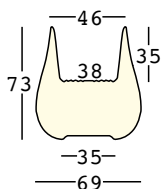

drop

design Emmanuel Babled

STRUTTURA/STRUCTURE

PE - Polietilene/*Polyethylene*
colore base/basic colour

6254

CAPACITY:

Lt 47

GROSS WEIGHT:

kg 11,3

drop light

design Emmanuel Babled

STRUTTURA/STRUCTURE

PE - Polietilene/Polyethylene
colore base/basic colour

indoor

8254 - indoor

98