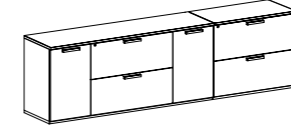

LIBRARY COMPOSITION 1 PJS0901
inch W 106" D 20" H 30"
cm L 269,5 P 51 H 76
Crts 2 kg 161 m³ 1,32