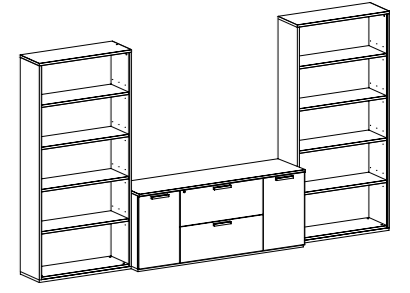

LIBRARY COMPOSITION 4 PJS0904
inch W 150" D 20" H 84"
cm L 379,6 P 51 H 213
Crts 5 kg 259 m³ 1,42