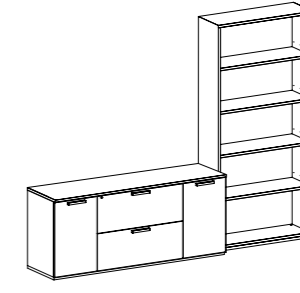

**DESK W. 180 FOR SLIDING RETURN DESK KJSD881** to match with (KJSD887)  
With track for sliding return desk  
featuring adjustable feet levellers  
inch W 71" D 24" H 30"  
cm L 180 P 61 H 76  
Crts 1 kg 69 m<sup>3</sup> 0,20

**SLIDING RETURN DESK W. 120 KJSD887** to match with (KJSD881)  
featuring wheels  
inch W 47" D 22" H 30"  
cm L 120 P 55 H 76  
Crts 1 kg 30 m<sup>3</sup> 0,11

**RETURN DESK W. 120 KJSD886**  
featuring adjustable feet levellers  
inch W 47" D 22" H 30"  
cm L 120 P 55 H 75,9  
Crts 1 kg 42 m<sup>3</sup> 0,16

**LIBRARY COMPOSITION 1 PJS0901**  
inch W 106" D 20" H 30"  
cm L 269,5 P 51 H 76  
Crts 2 kg 161 m<sup>3</sup> 1,32

**LIBRARY COMPOSITION 2 PJS0902**  
inch W 142" D 20" H 30"  
cm L 359,4 P 51 H 76  
Crts 3 kg 219 m<sup>3</sup> 1,76