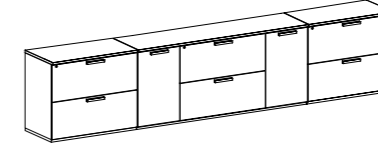

LIBRARY COMPOSITION 2 PJS0902
inch W 142" D 20" H 30"
cm L 359,4 P 51 H 76
Crts 3 kg 219 m³ 1,76