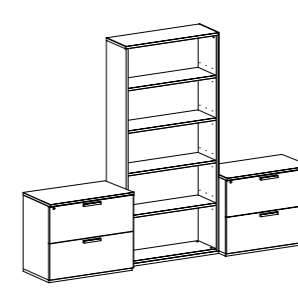

LIBRARY COMPOSITION 6 PJS0906
inch W 110" D 20" H 84"
cm L 279,8 P 51 H 213
Crts 4 kg 194 m³ 1,17