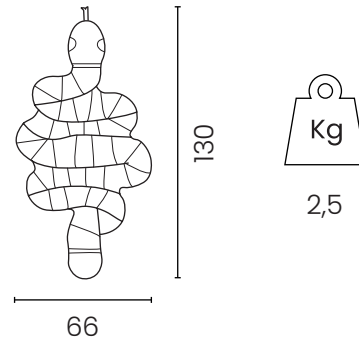

## Slip Carpet

DESIGN MARCO OGGIAN, 2024

Hand tufted shaped acrylic carpet for indoor environments. Available in one medium size.

### Packaging

No. of parcels:	1
Weight (kg):	3
Volume (m <sup>3</sup> ):	0.0324
Dimensions (LxWxH):	100 x 18 x 18 cm

Made in P.R.C.