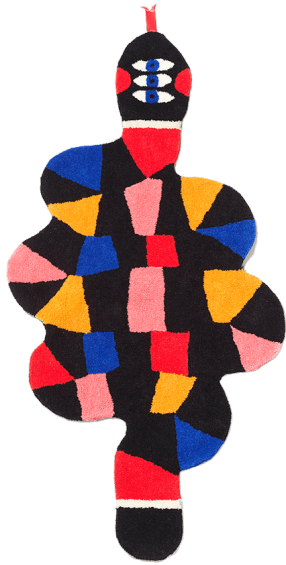

## Slip Carpet

DESIGN MARCO OGGIAN, 2024

Hand tufted shaped acrylic carpet for indoor environments. Available in one medium size.

### Materials

Carpet:

Hand tufted acrylic

42106SN-M

Product use:

Indoor locations