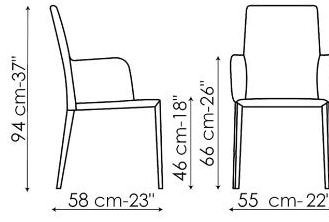

Data sheet

Eral

Width: 47cm

Depth: 57cm

Height: 94cm

Miss Eral

Width: 55cm

Depth: 58cm

Height: 94cm

Finishes

LEGS

Metal

Painted metal
Mat white

Painted metal
Mat dove grey

Painted metal
Supreme anthracite

Painted metal
Mat black