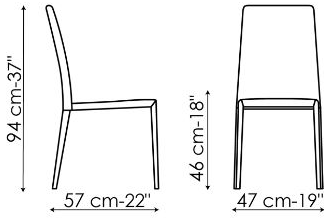

Data sheet

Eral

Width: 47cm

Depth: 57cm

Height: 94cm

Miss Eral

Width: 55cm

Depth: 58cm

Height: 94cm

Finishes

LEGS

Metal

Painted metal
Mat white

Painted metal
Mat dove grey

Painted metal
Supreme anthracite

Painted metal
Mat black