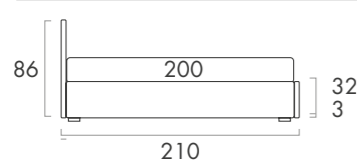

TWICE LETTO

DI SERIE:
- piedini strutturali in metallo
SU RICHIESTA:
- 2ª letto estraibile con rete Ciack, Yuki, Dolì o cassettoni

STANDARD:
- metal structural feet
TO ORDER:
- 2nd pullout bed with Ciack, Yuki, Dolì base or drawers