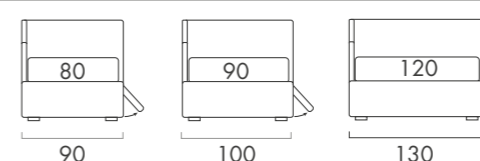

TWICE ANGOLO SAGOMATO DX/SX

DI SERIE:
- piedini strutturali in metallo
SU RICHIESTA:
- 2ª letto estraibile con rete Ciack, Yuki, Dolì o cassettoni

STANDARD:
- metal structural feet
TO ORDER:
- 2nd pullout bed with Ciack, Yuki, Dolì base or drawers