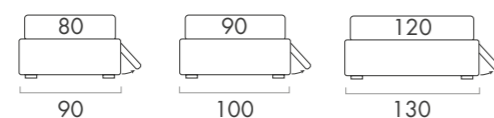

Schede Tecniche - Twice

Technical Details - Twice

TWICE SOMMIER

DI SERIE:
- piedini strutturali in metallo
SU RICHIESTA:
- 2ª letto estraibile con rete Ciack, Yuki, Dolì o cassettoni

STANDARD:
- metal structural feet
TO ORDER:
- 2nd pullout bed with Ciack, Yuki, Dolì base or drawers