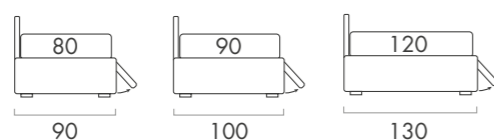

TWICE CENTRALE BASSO/ALTO

DI SERIE:
- piedini strutturali in metallo
SU RICHIESTA:
- 2ª letto estraibile con rete Ciack, Yuki, Dolì o cassettoni

STANDARD:
- metal structural feet
TO ORDER:
- 2nd pullout bed with Ciack, Yuki, Dolì base or drawers