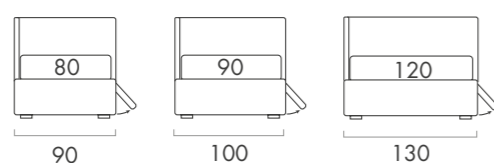

TWICE ANGOLO BASSO/ALTO

DI SERIE:
- piedini strutturali in metallo
SU RICHIESTA:
- 2ª letto estraibile con rete Ciack, Yuki, Dolì o cassettoni

STANDARD:
- metal structural feet
TO ORDER:
- 2nd pullout bed with Ciack, Yuki, Dolì base or drawers