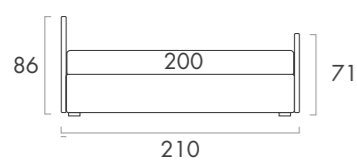

TWICE DORMEUSE

DI SERIE:
- piedini strutturali in metallo
SU RICHIESTA:
- 2ª letto estraibile con rete Ciack, Yuki, Dolì o cassettoni

STANDARD:
- metal structural feet
TO ORDER:
- 2nd pullout bed with Ciack, Yuki, Dolì base or drawers