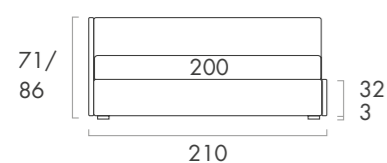

TWICE ANGOLO BASSO/ALTO

DI SERIE:
- piedini strutturali in metallo
SU RICHIESTA:
- 2ª letto estraibile con rete Ciack, Yuki, Dolì o cassettoni

STANDARD:
- metal structural feet
TO ORDER:
- 2nd pullout bed with Ciack, Yuki, Dolì base or drawers