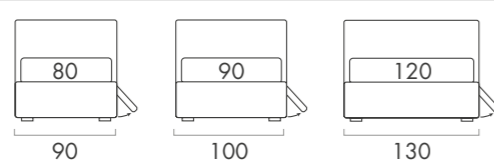

TWICE LETTO

DI SERIE:
- piedini strutturali in metallo
SU RICHIESTA:
- 2ª letto estraibile con rete Ciack, Yuki, Dolì o cassettoni

STANDARD:
- metal structural feet
TO ORDER:
- 2nd pullout bed with Ciack, Yuki, Dolì base or drawers