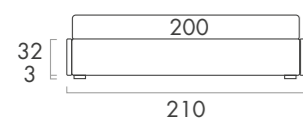

Schede Tecniche - Twice

Technical Details - Twice

TWICE SOMMIER

DI SERIE:
- piedini strutturali in metallo
SU RICHIESTA:
- 2ª letto estraibile con rete Ciack, Yuki, Dolì o cassettoni

STANDARD:
- metal structural feet
TO ORDER:
- 2nd pullout bed with Ciack, Yuki, Dolì base or drawers