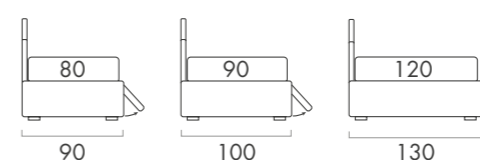

TWICE CENTRALE SAGOMATO DX/SX

DI SERIE:
- piedini strutturali in metallo
SU RICHIESTA:
- 2ª letto estraibile con rete Ciack, Yuki, Dolì o cassettoni

STANDARD:
- metal structural feet
TO ORDER:
- 2nd pullout bed with Ciack, Yuki, Dolì base or drawers