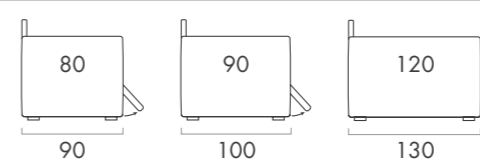

TWICE DIVANO

DI SERIE:
- piedini strutturali in metallo
SU RICHIESTA:
- 2ª letto estraibile con rete Ciack, Yuki, Dolì o cassettoni

STANDARD:
- metal structural feet
TO ORDER:
- 2nd pullout bed with Ciack, Yuki, Dolì base or drawers