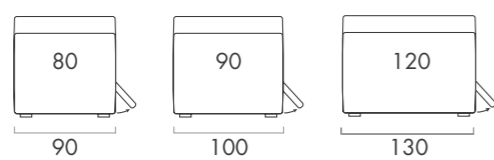

TWICE DORMEUSE

DI SERIE:
- piedini strutturali in metallo
SU RICHIESTA:
- 2ª letto estraibile con rete Ciack, Yuki, Dolì o cassettoni

STANDARD:
- metal structural feet
TO ORDER:
- 2nd pullout bed with Ciack, Yuki, Dolì base or drawers