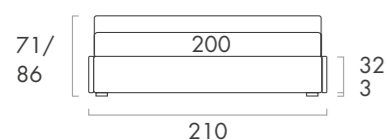

TWICE CENTRALE BASSO/ALTO

DI SERIE:
- piedini strutturali in metallo
SU RICHIESTA:
- 2ª letto estraibile con rete Ciack, Yuki, Dolì o cassettoni

STANDARD:
- metal structural feet
TO ORDER:
- 2nd pullout bed with Ciack, Yuki, Dolì base or drawers