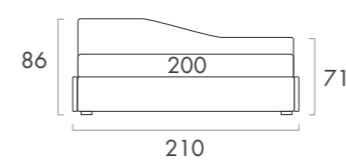

TWICE CENTRALE SAGOMATO DX/SX

DI SERIE:
- piedini strutturali in metallo
SU RICHIESTA:
- 2ª letto estraibile con rete Ciack, Yuki, Dolì o cassettoni

STANDARD:
- metal structural feet
TO ORDER:
- 2nd pullout bed with Ciack, Yuki, Dolì base or drawers