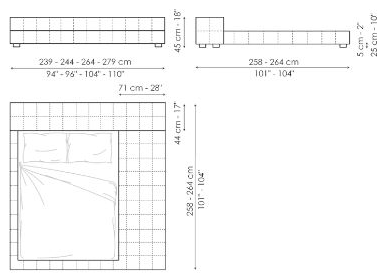

Data sheet

Squaring basso

Width: 179-183-203-219cm

Depth: 234-240cm

Height: 60-65cm

Squaring alto

Width: 179-183-203-219cm

Depth: 234-240cm

Height: 100-106cm

Squaring isola alta variante A

Width: 179-183-203-219cm

Depth: 258-264cm

Height: 45cm

Squaring isola alta variante B

Width: 179-183-203-219cm

Depth: 278-284cm

Height: 45cm

Squaring penisola

Width: 239-244-264-279cm

Depth: 278-284cm

Height: 45cm

Squaring penisola variante A

Width: 219-224-244-259cm

Depth: 258-264cm

Height: 45cm

Squaring penisola variante B

Width: 219-224-244-259cm

Depth: 278-284cm

Height: 45cm

Squaring penisola variante C

Width: 239-244-264-279cm

Depth: 258-264cm