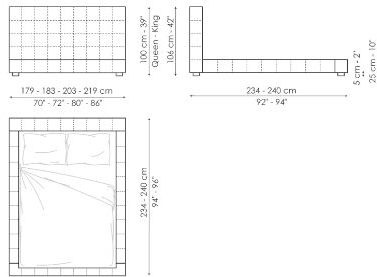

Data sheet

Squaring basso

Width: 179-183-203-219cm

Depth: 234-240cm

Height: 60-65cm

Squaring alto

Width: 179-183-203-219cm

Depth: 234-240cm

Height: 100-106cm

Squaring isola alta variante A

Width: 179-183-203-219cm

Depth: 258-264cm

Height: 45cm

Squaring isola alta variante B

Width: 179-183-203-219cm

Depth: 278-284cm

Height: 45cm

Squaring penisola

Width: 239-244-264-279cm

Depth: 278-284cm

Height: 45cm

Squaring penisola variante A

Width: 219-224-244-259cm

Depth: 258-264cm

Height: 45cm

Squaring penisola variante B

Width: 219-224-244-259cm

Depth: 278-284cm

Height: 45cm

Squaring penisola variante C

Width: 239-244-264-279cm

Depth: 258-264cm