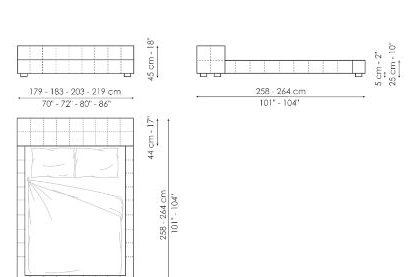

Data sheet

Squaring basso

Width: 179-183-203-219cm

Depth: 234-240cm

Height: 60-65cm

Squaring alto

Width: 179-183-203-219cm

Depth: 234-240cm

Height: 100-106cm

Squaring isola alta variante A

Width: 179-183-203-219cm

Depth: 258-264cm

Height: 45cm

Squaring isola alta variante B

Width: 179-183-203-219cm

Depth: 278-284cm

Height: 45cm

Squaring penisola

Width: 239-244-264-279cm

Depth: 278-284cm

Height: 45cm

Squaring penisola variante A

Width: 219-224-244-259cm

Depth: 258-264cm

Height: 45cm

Squaring penisola variante B

Width: 219-224-244-259cm

Depth: 278-284cm

Height: 45cm

Squaring penisola variante C

Width: 239-244-264-279cm

Depth: 258-264cm