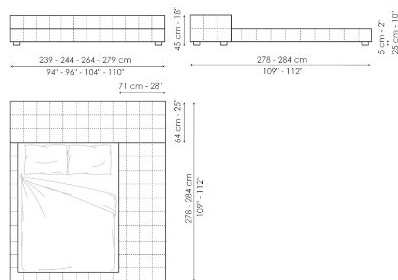

Data sheet

Squaring basso

Width: 179-183-203-219cm

Depth: 234-240cm

Height: 60-65cm

Squaring alto

Width: 179-183-203-219cm

Depth: 234-240cm

Height: 100-106cm

Squaring isola alta variante A

Width: 179-183-203-219cm

Depth: 258-264cm

Height: 45cm

Squaring isola alta variante B

Width: 179-183-203-219cm

Depth: 278-284cm

Height: 45cm

Squaring penisola

Width: 239-244-264-279cm

Depth: 278-284cm

Height: 45cm

Squaring penisola variante A

Width: 219-224-244-259cm

Depth: 258-264cm

Height: 45cm

Squaring penisola variante B

Width: 219-224-244-259cm

Depth: 278-284cm

Height: 45cm

Squaring penisola variante C

Width: 239-244-264-279cm

Depth: 258-264cm