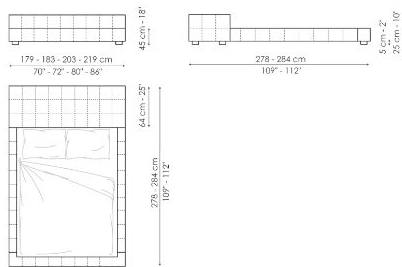

Data sheet

Squaring basso

Width: 179-183-203-219cm

Depth: 234-240cm

Height: 60-65cm

Squaring alto

Width: 179-183-203-219cm

Depth: 234-240cm

Height: 100-106cm

Squaring isola alta variante A

Width: 179-183-203-219cm

Depth: 258-264cm

Height: 45cm

Squaring isola alta variante B

Width: 179-183-203-219cm

Depth: 278-284cm

Height: 45cm

Squaring penisola

Width: 239-244-264-279cm

Depth: 278-284cm

Height: 45cm

Squaring penisola variante A

Width: 219-224-244-259cm

Depth: 258-264cm

Height: 45cm

Squaring penisola variante B

Width: 219-224-244-259cm

Depth: 278-284cm

Height: 45cm

Squaring penisola variante C

Width: 239-244-264-279cm

Depth: 258-264cm