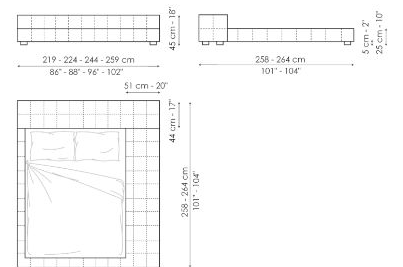

Data sheet

Squaring basso

Width: 179-183-203-219cm

Depth: 234-240cm

Height: 60-65cm

Squaring alto

Width: 179-183-203-219cm

Depth: 234-240cm

Height: 100-106cm

Squaring isola alta variante A

Width: 179-183-203-219cm

Depth: 258-264cm

Height: 45cm

Squaring isola alta variante B

Width: 179-183-203-219cm

Depth: 278-284cm

Height: 45cm

Squaring penisola

Width: 239-244-264-279cm

Depth: 278-284cm

Height: 45cm

Squaring penisola variante A

Width: 219-224-244-259cm

Depth: 258-264cm

Height: 45cm

Squaring penisola variante B

Width: 219-224-244-259cm

Depth: 278-284cm

Height: 45cm

Squaring penisola variante C

Width: 239-244-264-279cm

Depth: 258-264cm