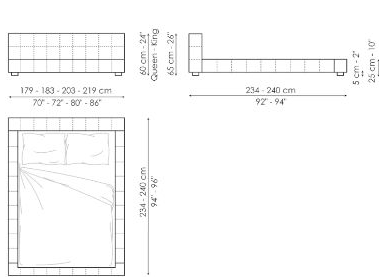

Data sheet

Squaring basso

Width: 179-183-203-219cm

Depth: 234-240cm

Height: 60-65cm

Squaring alto

Width: 179-183-203-219cm

Depth: 234-240cm

Height: 100-106cm

Squaring isola alta variante A

Width: 179-183-203-219cm

Depth: 258-264cm

Height: 45cm

Squaring isola alta variante B

Width: 179-183-203-219cm

Depth: 278-284cm

Height: 45cm

Squaring penisola

Width: 239-244-264-279cm

Depth: 278-284cm

Height: 45cm

Squaring penisola variante A

Width: 219-224-244-259cm

Depth: 258-264cm

Height: 45cm

Squaring penisola variante B

Width: 219-224-244-259cm

Depth: 278-284cm

Height: 45cm

Squaring penisola variante C

Width: 239-244-264-279cm

Depth: 258-264cm