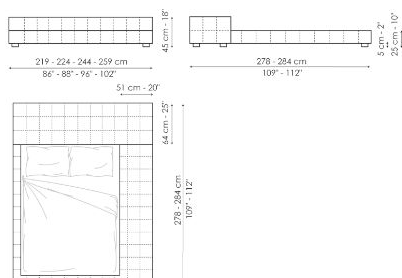

Data sheet

Squaring basso

Width: 179-183-203-219cm

Depth: 234-240cm

Height: 60-65cm

Squaring alto

Width: 179-183-203-219cm

Depth: 234-240cm

Height: 100-106cm

Squaring isola alta variante A

Width: 179-183-203-219cm

Depth: 258-264cm

Height: 45cm

Squaring isola alta variante B

Width: 179-183-203-219cm

Depth: 278-284cm

Height: 45cm

Squaring penisola

Width: 239-244-264-279cm

Depth: 278-284cm

Height: 45cm

Squaring penisola variante A

Width: 219-224-244-259cm

Depth: 258-264cm

Height: 45cm

Squaring penisola variante B

Width: 219-224-244-259cm

Depth: 278-284cm

Height: 45cm

Squaring penisola variante C

Width: 239-244-264-279cm

Depth: 258-264cm