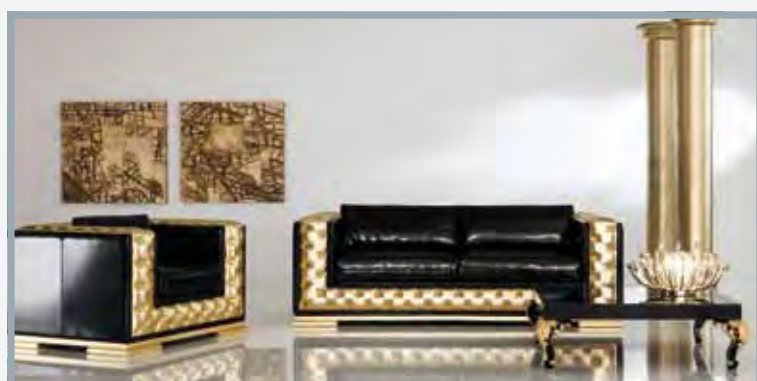

Pag. 18 **Art. 42401** Divano 3 posti - 3-seater sofa - Sofà 3 asientos - Трехместный диван
Cm: L. 235 P. 102 H. 78 HS. 51
Art. 42403 Poltrona - Armchair - Sillón - Кресло
Cm: L. 122 P. 102 H. 78 HS. 51
Art. 42608 Tavolino - Coffee table - Mesita - Столик низкий
Cm: L. 120 P. 120 H. 39