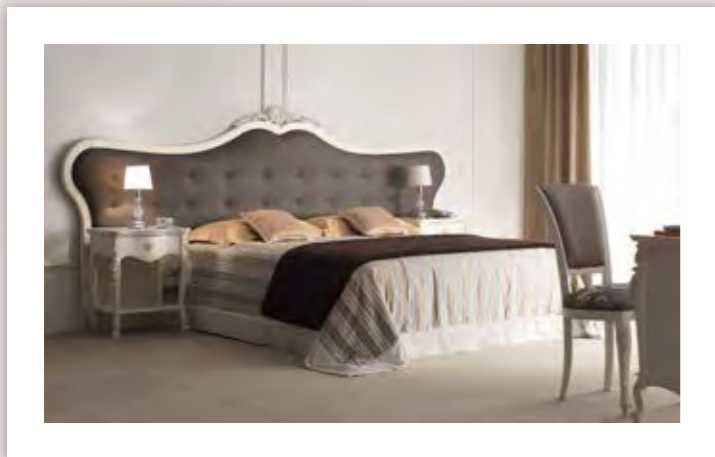

CONTEMPORARY ATMOSPHERE
for RESIDENTIAL and HOSPITALITY

.15 47,4 47,4 .15 47,4 47,4 47,4 47,4 47,4 .15 47,4 47,4 .15
490,6

15 94,8 15 94,8 47,4 94,8 15 94,8 15
490,6

Modenese Interiors tailor-made
WALK-IN CLOSETS
are exclusive rooms where
distinguished taste and functionality
intermingle effortlessly