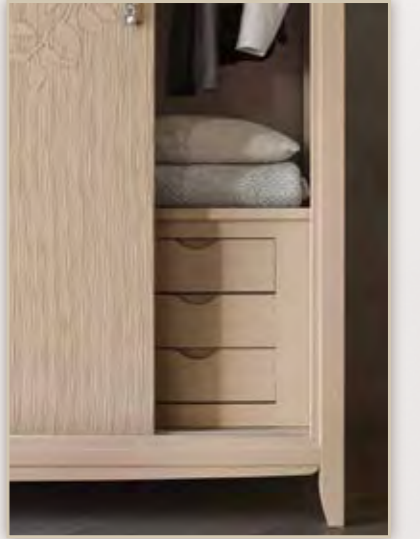

CONTEMPORARY ATMOSPHERE
for RESIDENTIAL and HOSPITALITY

.15 47,4 47,4 .15 47,4 47,4 47,4 47,4 47,4 .15 47,4 47,4 .15
490,6

15 94,8 15 94,8 47,4 94,8 15 94,8 15
490,6

Modenese Interiors tailor-made
WALK-IN CLOSETS
are exclusive rooms where
distinguished taste and functionality
intermingle effortlessly