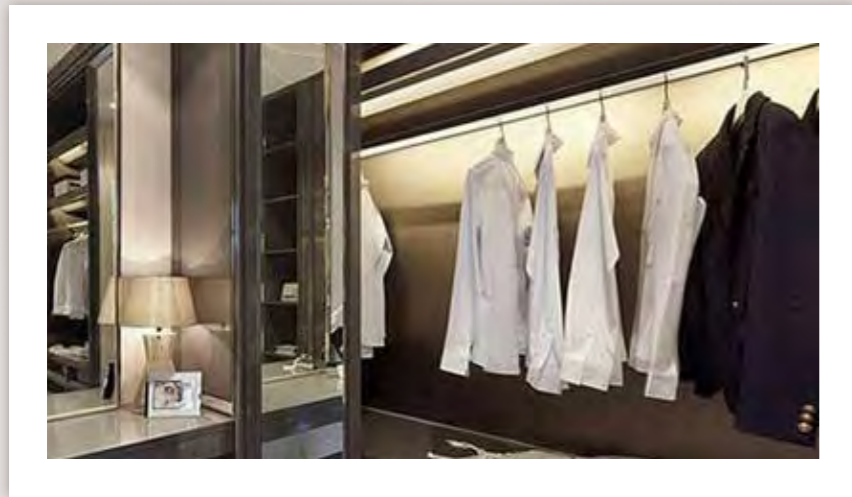

CONTEMPORARY ATMOSPHERE
for RESIDENTIAL and HOSPITALITY

.15 47,4 47,4 .15 47,4 47,4 47,4 47,4 47,4 .15 47,4 47,4 .15
490,6

15 94,8 15 94,8 47,4 94,8 15 94,8 15
490,6

Modenese Interiors tailor-made
WALK-IN CLOSETS
are exclusive rooms where
distinguished taste and functionality
intermingle effortlessly