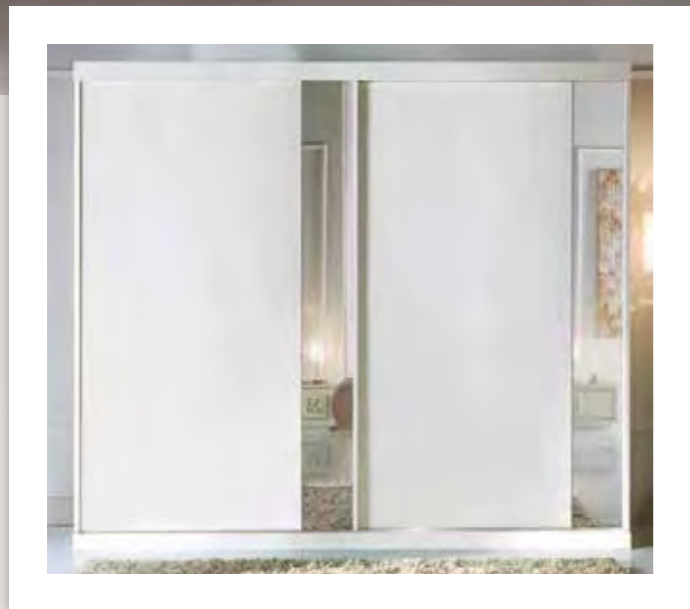

CONTEMPORARY ATMOSPHERE
for RESIDENTIAL and HOSPITALITY

.15 47,4 47,4 .15 47,4 47,4 47,4 47,4 47,4 .15 47,4 47,4 .15
490,6

15 94,8 15 94,8 47,4 94,8 15 94,8 15
490,6

Modenese Interiors tailor-made
WALK-IN CLOSETS
are exclusive rooms where
distinguished taste and functionality
intermingle effortlessly