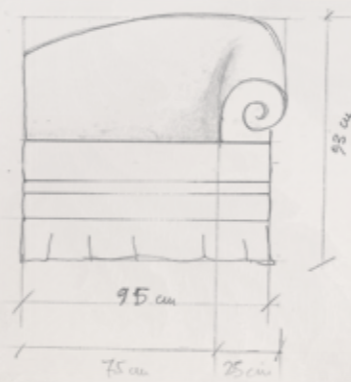

CONTEMPORARY ATMOSPHERE
for RESIDENTIAL and HOSPITALITY

.15 47,4 47,4 .15 47,4 47,4 47,4 47,4 47,4 .15 47,4 47,4 .15
490,6

15 94,8 15 94,8 47,4 94,8 15 94,8 15
490,6

Modenese Interiors tailor-made
WALK-IN CLOSETS
are exclusive rooms where
distinguished taste and functionality
intermingle effortlessly