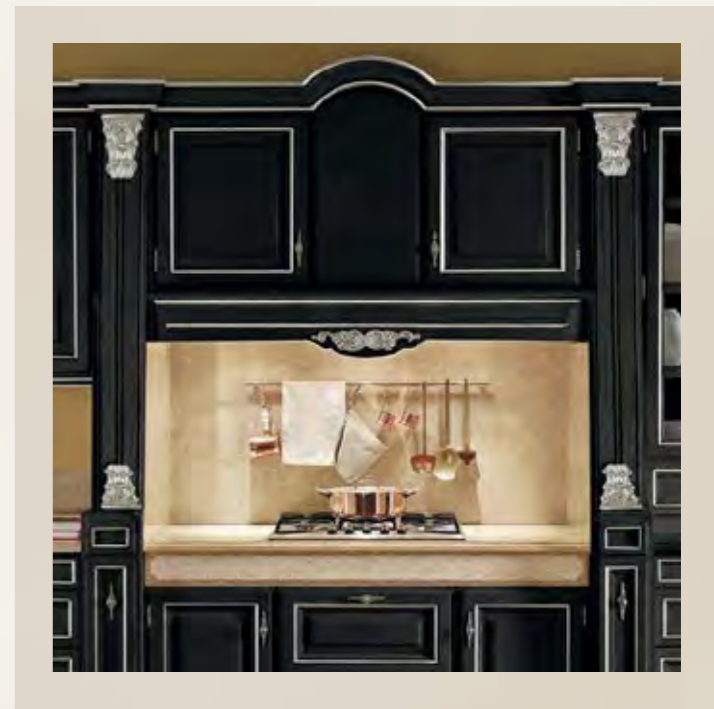

Tailor-made PROJECTS for your dream
BESPOKE KITCHEN

Custom-made kitchens that reflect
your personality and YOUR STYLE

Every single detail contributes
for the TOP NOTCH
ITALIAN QUALITY

-tavolino da caffè-