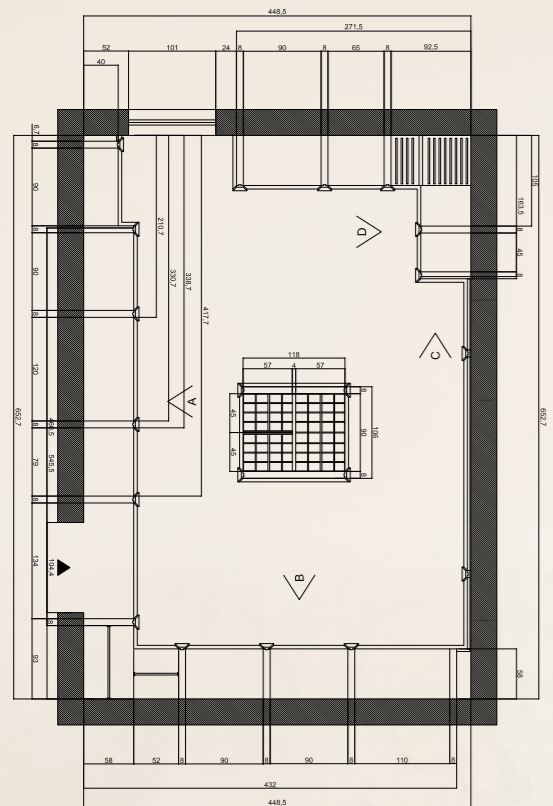

CONTEMPORARY ATMOSPHERE
for RESIDENTIAL and HOSPITALITY

.15 47,4 47,4 .15 47,4 47,4 47,4 47,4 47,4 .15 47,4 47,4 .15
490,6

15 94,8 15 94,8 47,4 94,8 15 94,8 15
490,6

Modenese Interiors tailor-made
WALK-IN CLOSETS
are exclusive rooms where
distinguished taste and functionality
intermingle effortlessly