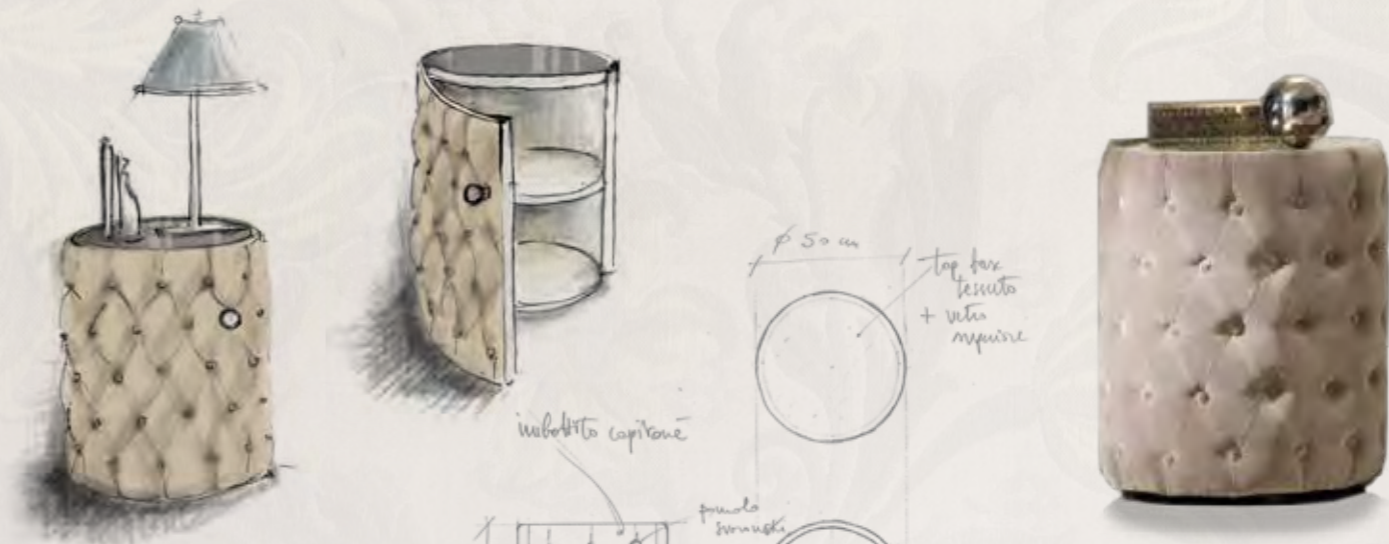

Every single detail contributes
for the TOP NOTCH
ITALIAN QUALITY