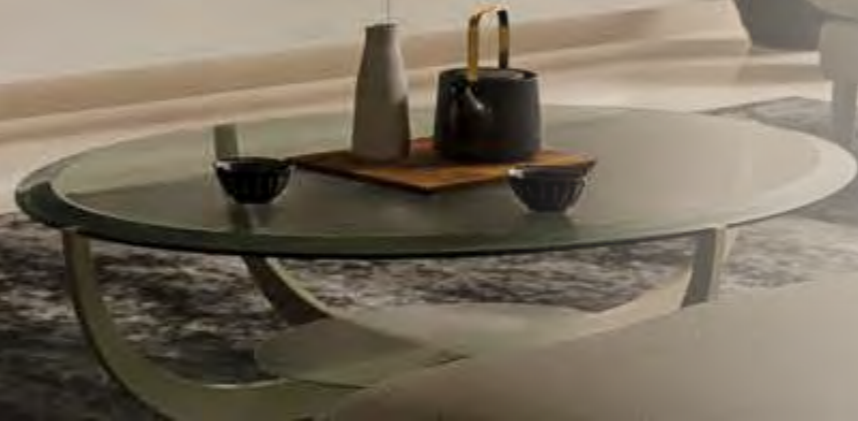

Tailor-made PROJECTS for your dream
BESPOKE KITCHEN

Custom-made kitchens that reflect
your personality and YOUR STYLE

Every single detail contributes
for the TOP NOTCH
ITALIAN QUALITY

-tavolino da caffè-