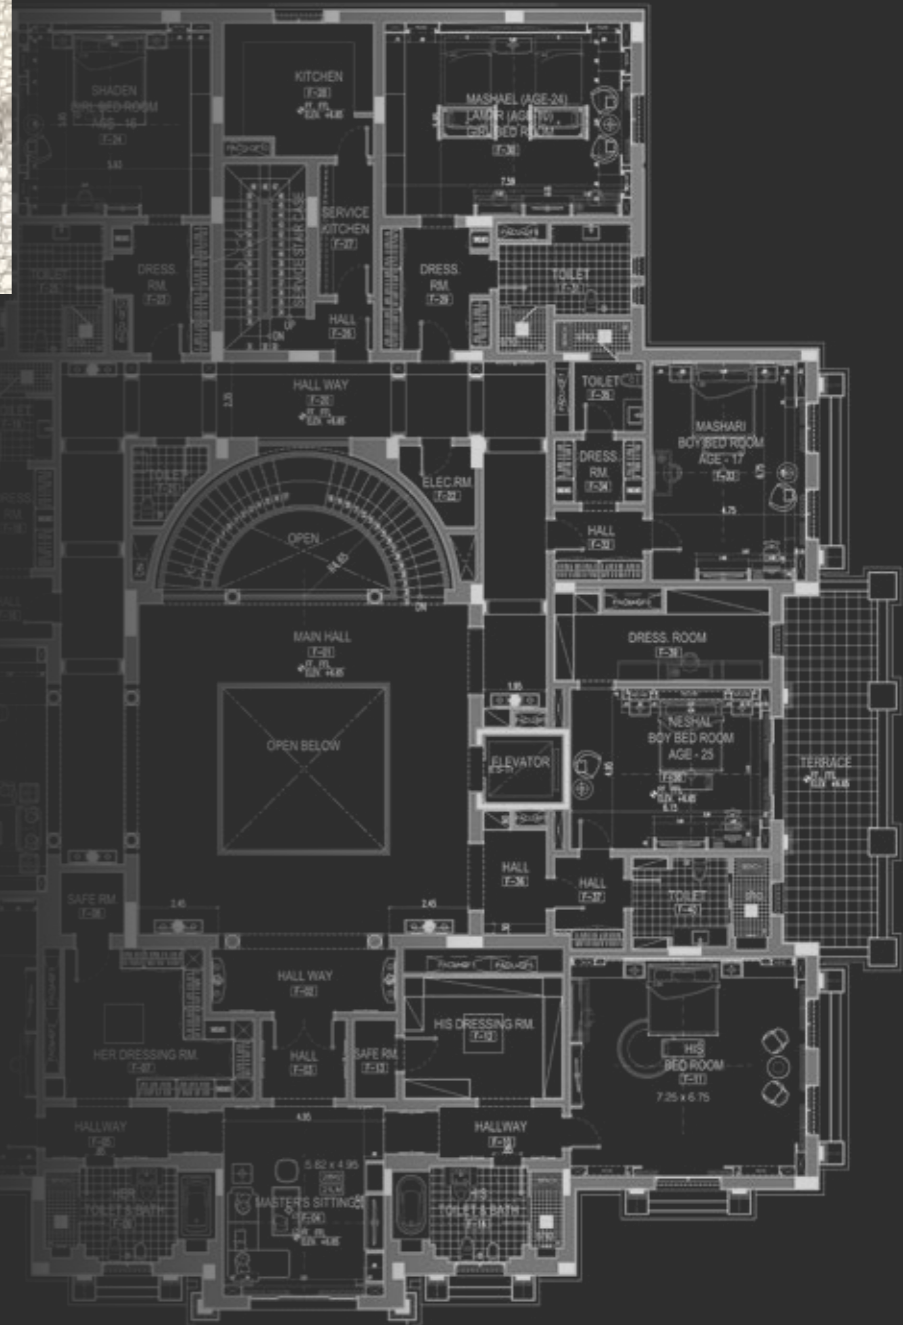

Welcome to the stylish
CONTEMPORARY BESPOKE INTERIORS

FULL CUSTOMIZED
CONTEMPORARY FURNITURE

From SITE MEASUREMENT
to tailor-made LAYOUT ADVISORY,
our in-house designers
will customize your interiors

From high-end
MATERIAL SELECTION
to final fit out installation