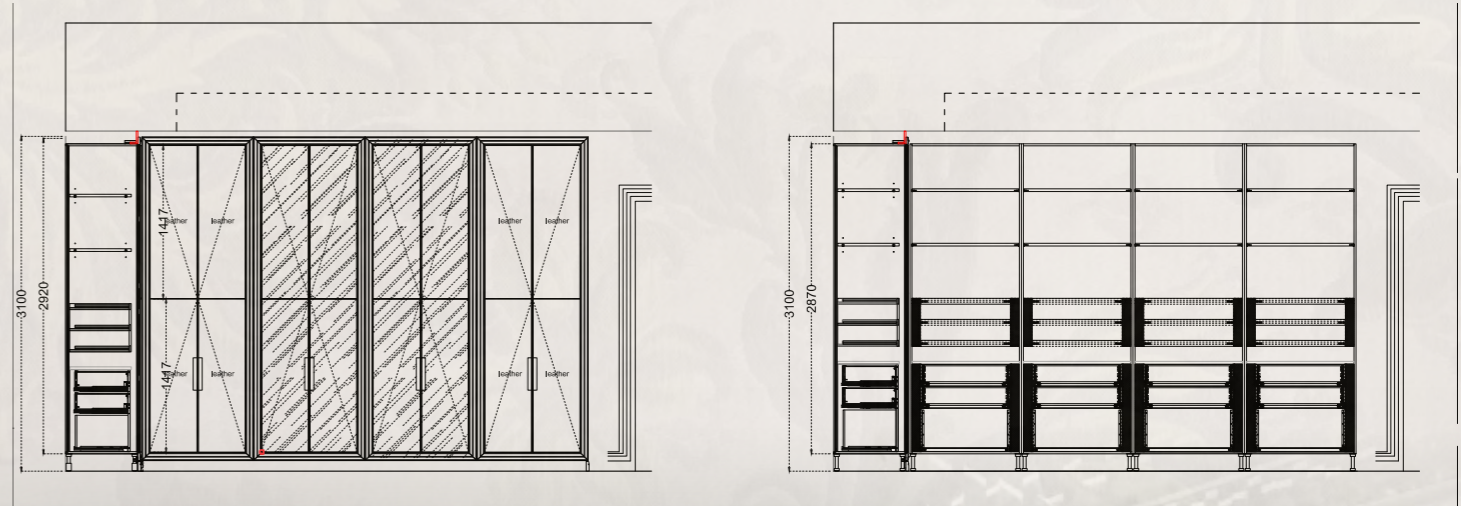

CONTEMPORARY ATMOSPHERE
for RESIDENTIAL and HOSPITALITY

.15 47,4 47,4 .15 47,4 47,4 47,4 47,4 47,4 .15 47,4 47,4 .15
490,6

15 94,8 15 94,8 47,4 94,8 15 94,8 15
490,6

Modenese Interiors tailor-made
WALK-IN CLOSETS
are exclusive rooms where
distinguished taste and functionality
intermingle effortlessly