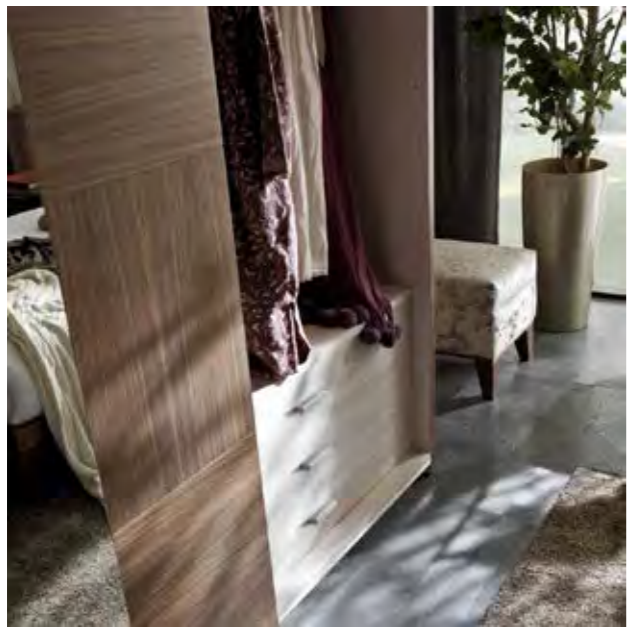

CONTEMPORARY ATMOSPHERE
for RESIDENTIAL and HOSPITALITY

.15 47,4 47,4 .15 47,4 47,4 47,4 47,4 47,4 .15 47,4 47,4 .15
490,6

15 94,8 15 94,8 47,4 94,8 15 94,8 15
490,6

Modenese Interiors tailor-made
WALK-IN CLOSETS
are exclusive rooms where
distinguished taste and functionality
intermingle effortlessly