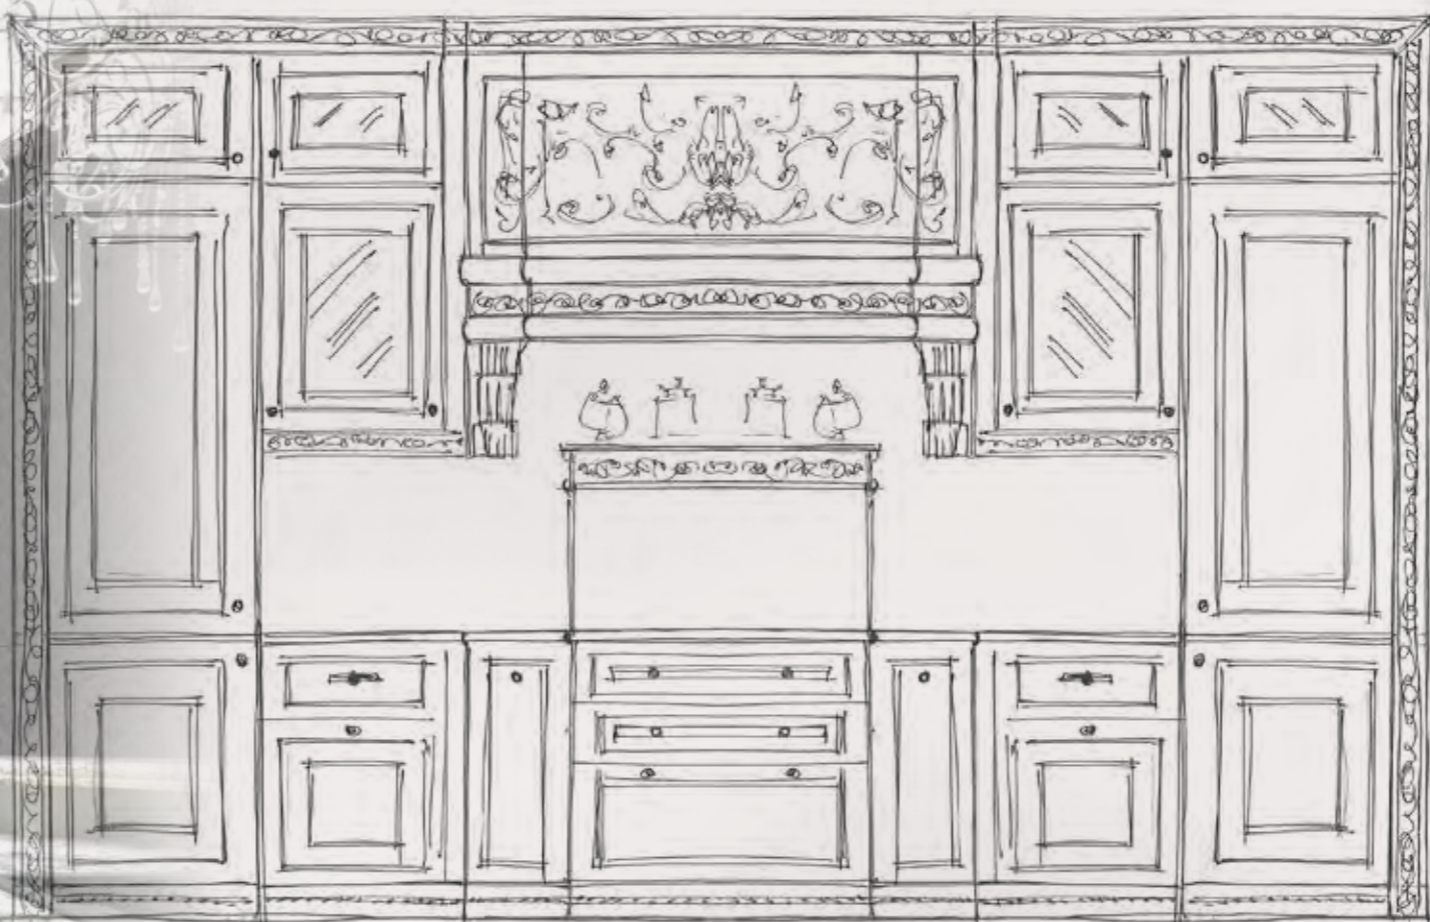

Tailor-made PROJECTS for your dream
BESPOKE KITCHEN

Custom-made kitchens that reflect
your personality and YOUR STYLE

Every single detail contributes
for the TOP NOTCH
ITALIAN QUALITY

-tavolino da caffè-

CONTEMPORARY ATMOSPHERE
for RESIDENTIAL and HOSPITALITY

.15 47,4 47,4 .15 47,4 47,4 47,4 47,4 47,4 .15 47,4 47,4 .15
490,6

15 94,8 15 94,8 47,4 94,8 15 94,8 15
490,6

Modenese Interiors tailor-made
WALK-IN CLOSETS
are exclusive rooms where
distinguished taste and functionality
intermingle effortlessly