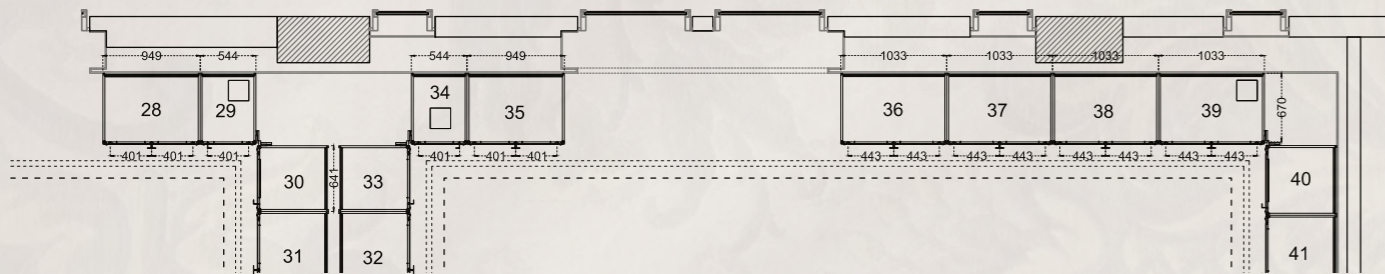

CONTEMPORARY ATMOSPHERE
for RESIDENTIAL and HOSPITALITY

.15 47,4 47,4 .15 47,4 47,4 47,4 47,4 47,4 .15 47,4 47,4 .15
490,6

15 94,8 15 94,8 47,4 94,8 15 94,8 15
490,6

Modenese Interiors tailor-made
WALK-IN CLOSETS
are exclusive rooms where
distinguished taste and functionality
intermingle effortlessly