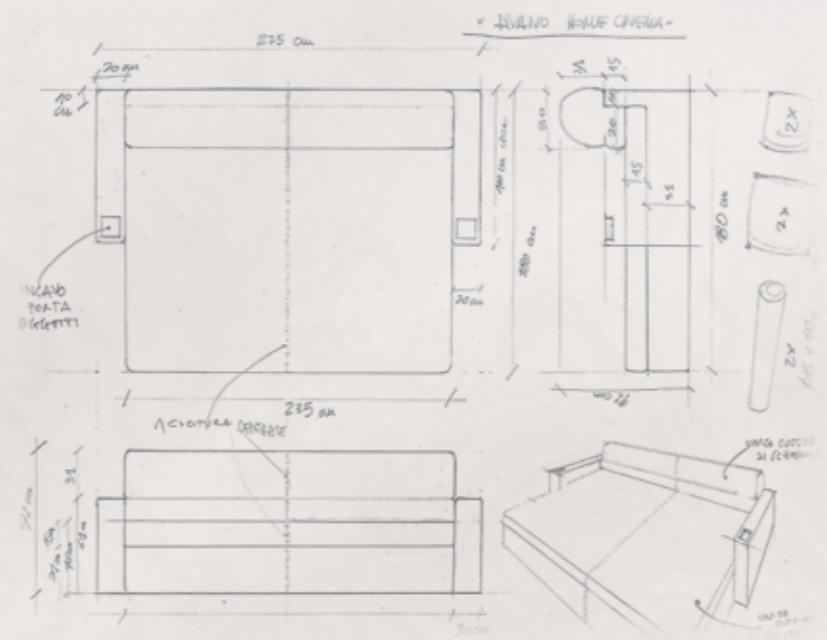

CONTEMPORARY ATMOSPHERE
for RESIDENTIAL and HOSPITALITY

.15 47,4 47,4 .15 47,4 47,4 47,4 47,4 47,4 .15 47,4 47,4 .15
490,6

15 94,8 15 94,8 47,4 94,8 15 94,8 15
490,6

Modenese Interiors tailor-made
WALK-IN CLOSETS
are exclusive rooms where
distinguished taste and functionality
intermingle effortlessly