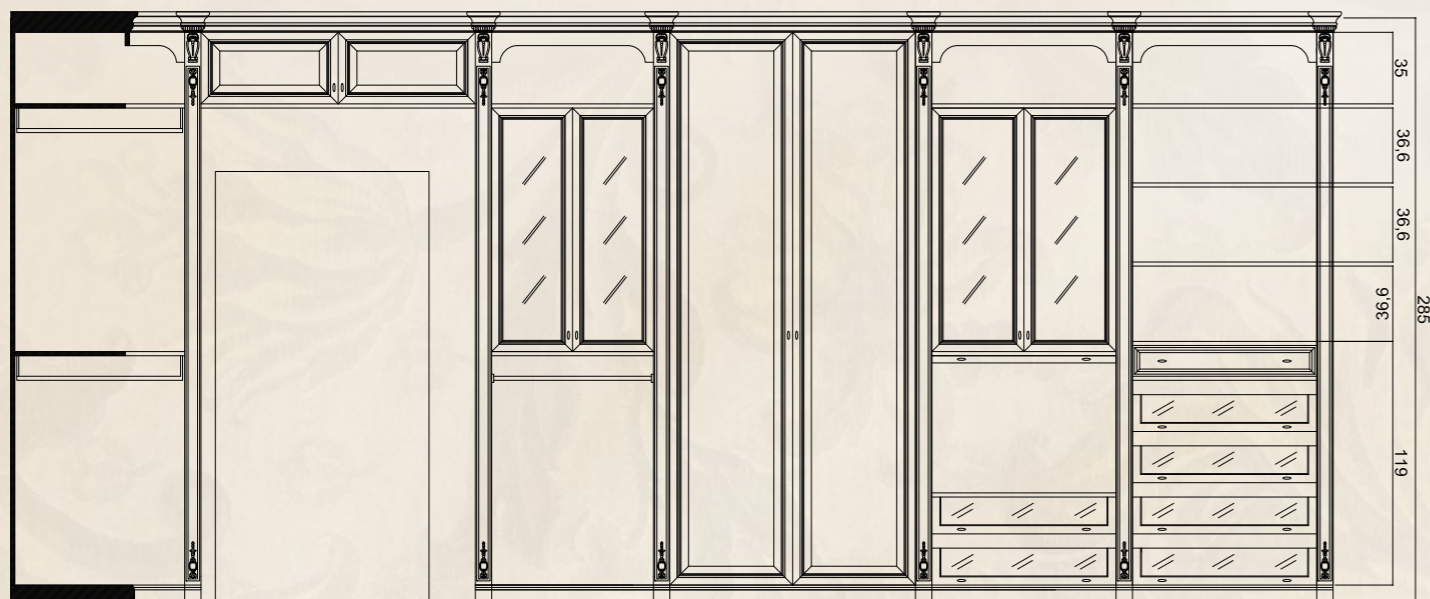

CONTEMPORARY ATMOSPHERE
for RESIDENTIAL and HOSPITALITY

.15 47,4 47,4 .15 47,4 47,4 47,4 47,4 47,4 .15 47,4 47,4 .15
490,6

15 94,8 15 94,8 47,4 94,8 15 94,8 15
490,6

Modenese Interiors tailor-made
WALK-IN CLOSETS
are exclusive rooms where
distinguished taste and functionality
intermingle effortlessly