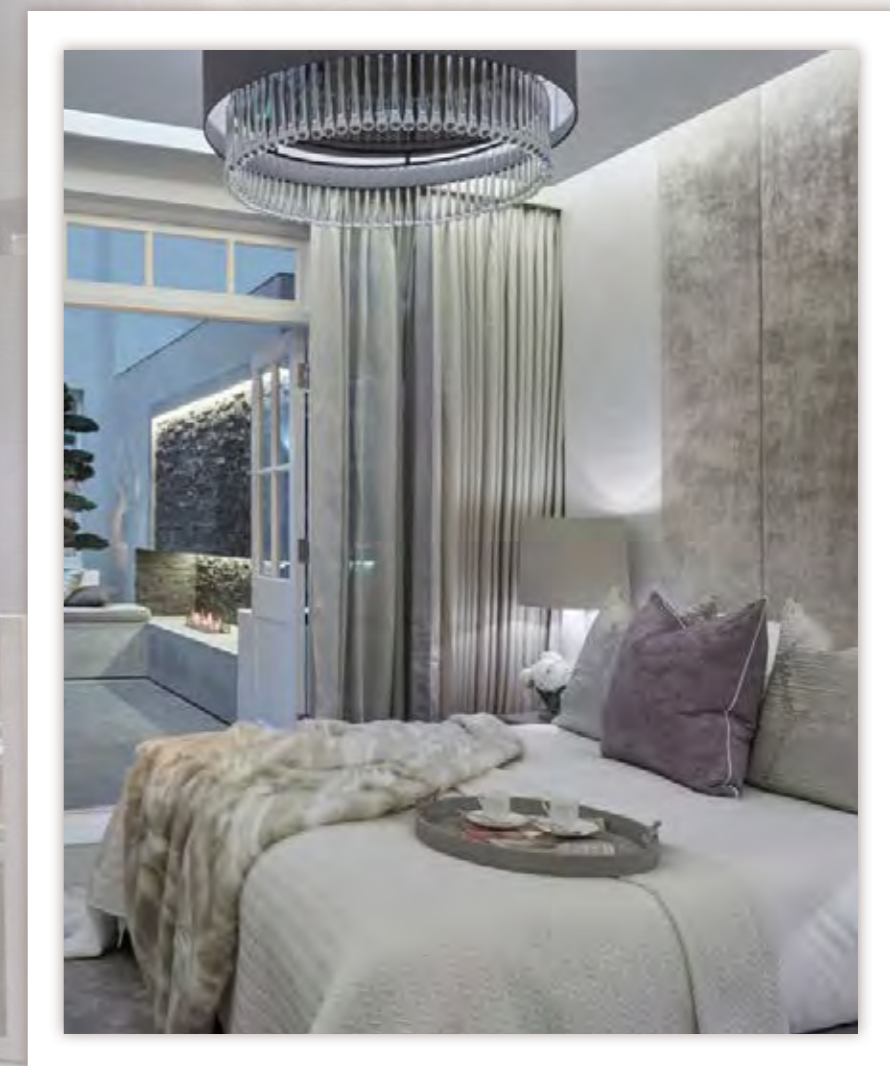

CONTEMPORARY ATMOSPHERE
for RESIDENTIAL and HOSPITALITY

.15 47,4 47,4 .15 47,4 47,4 47,4 47,4 47,4 .15 47,4 47,4 .15
490,6

15 94,8 15 94,8 47,4 94,8 15 94,8 15
490,6

Modenese Interiors tailor-made
WALK-IN CLOSETS
are exclusive rooms where
distinguished taste and functionality
intermingle effortlessly