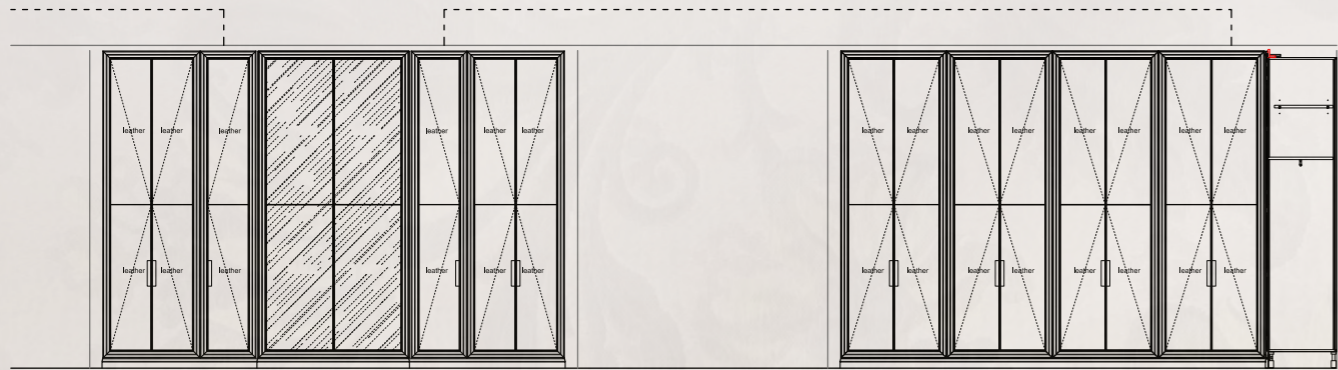

CONTEMPORARY ATMOSPHERE
for RESIDENTIAL and HOSPITALITY

.15 47,4 47,4 .15 47,4 47,4 47,4 47,4 47,4 .15 47,4 47,4 .15
490,6

15 94,8 15 94,8 47,4 94,8 15 94,8 15
490,6

Modenese Interiors tailor-made
WALK-IN CLOSETS
are exclusive rooms where
distinguished taste and functionality
intermingle effortlessly