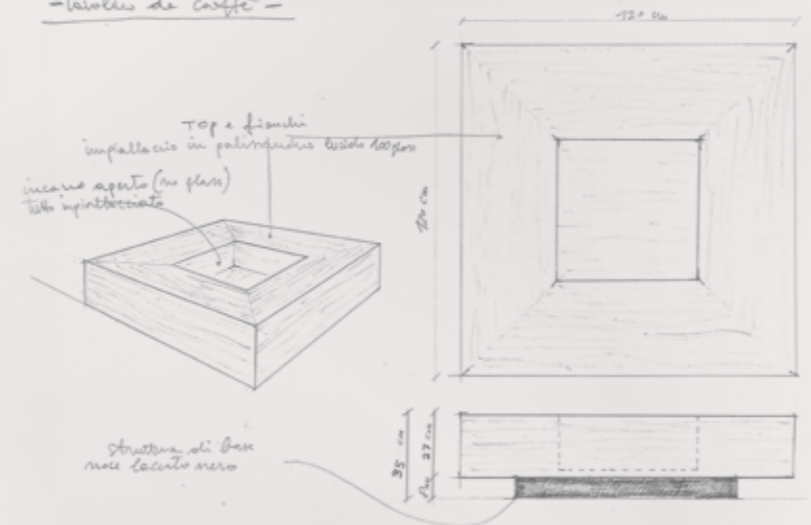

CONTEMPORARY ATMOSPHERE
for RESIDENTIAL and HOSPITALITY

.15 47,4 47,4 .15 47,4 47,4 47,4 47,4 47,4 .15 47,4 47,4 .15
490,6

15 94,8 15 94,8 47,4 94,8 15 94,8 15
490,6

Modenese Interiors tailor-made
WALK-IN CLOSETS
are exclusive rooms where
distinguished taste and functionality
intermingle effortlessly