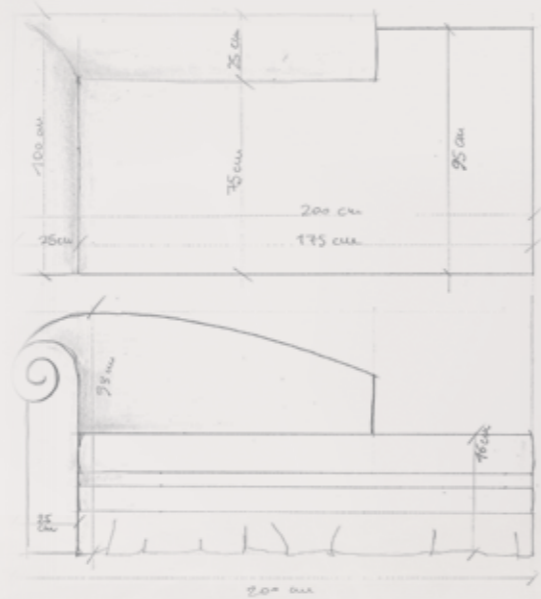

CONTEMPORARY ATMOSPHERE
for RESIDENTIAL and HOSPITALITY

.15 47,4 47,4 .15 47,4 47,4 47,4 47,4 47,4 .15 47,4 47,4 .15
490,6

15 94,8 15 94,8 47,4 94,8 15 94,8 15
490,6

Modenese Interiors tailor-made
WALK-IN CLOSETS
are exclusive rooms where
distinguished taste and functionality
intermingle effortlessly