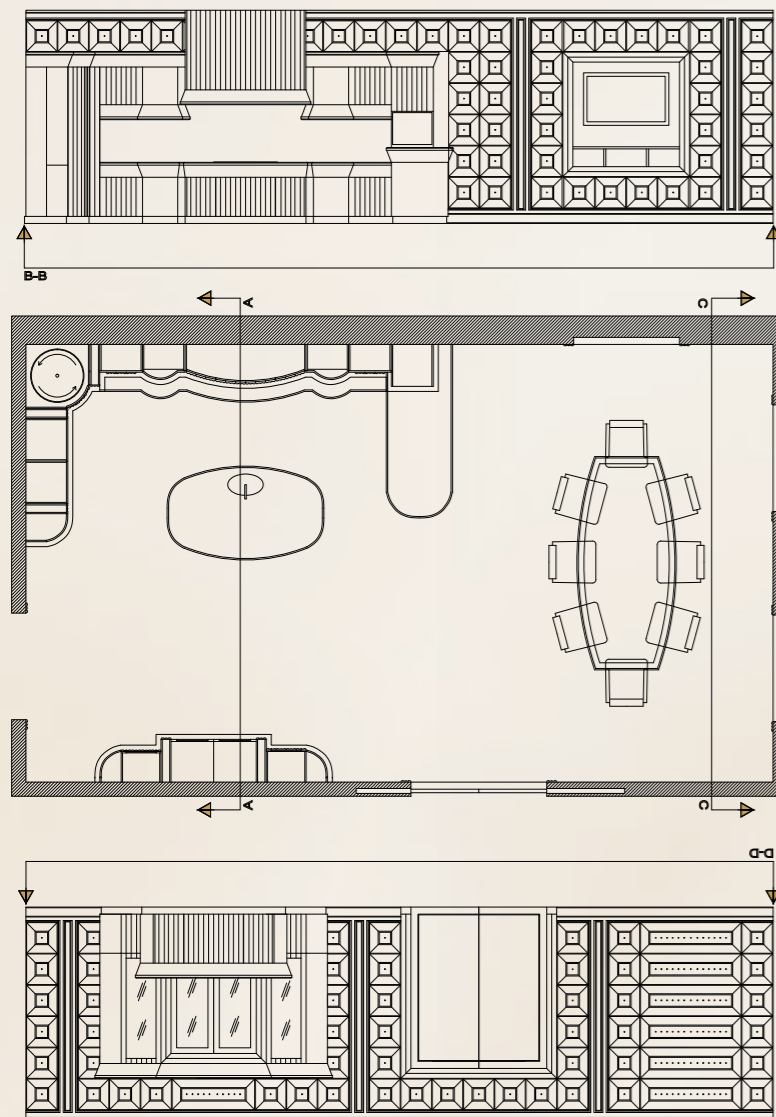

Tailor-made PROJECTS for your dream
BESPOKE KITCHEN