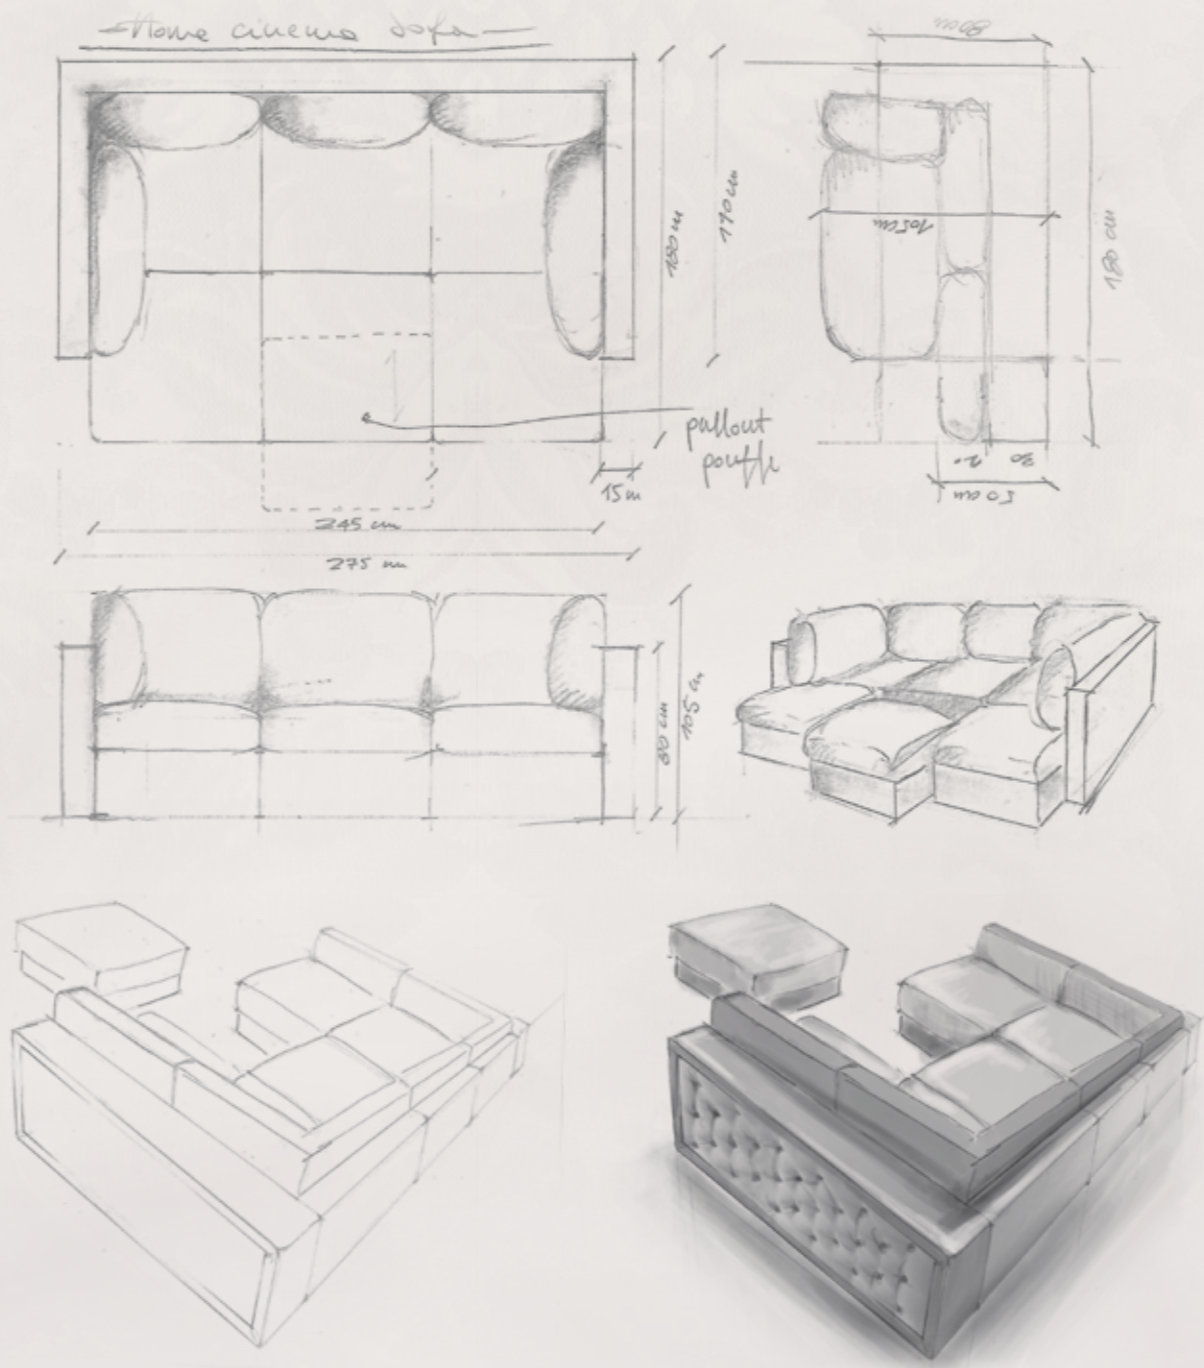

Welcome to the stylish
CONTEMPORARY BESPOKE INTERIORS

FULL CUSTOMIZED
CONTEMPORARY FURNITURE

From SITE MEASUREMENT
to tailor-made LAYOUT ADVISORY,
our in-house designers
will customize your interiors

From high-end
MATERIAL SELECTION
to final fit out installation

CONTEMPORARY ATMOSPHERE
for RESIDENTIAL and HOSPITALITY

.15 47,4 47,4 .15 47,4 47,4 47,4 47,4 47,4 .15 47,4 47,4 .15
490,6

15 94,8 15 94,8 47,4 94,8 15 94,8 15
490,6

Modenese Interiors tailor-made
WALK-IN CLOSETS
are exclusive rooms where
distinguished taste and functionality
intermingle effortlessly