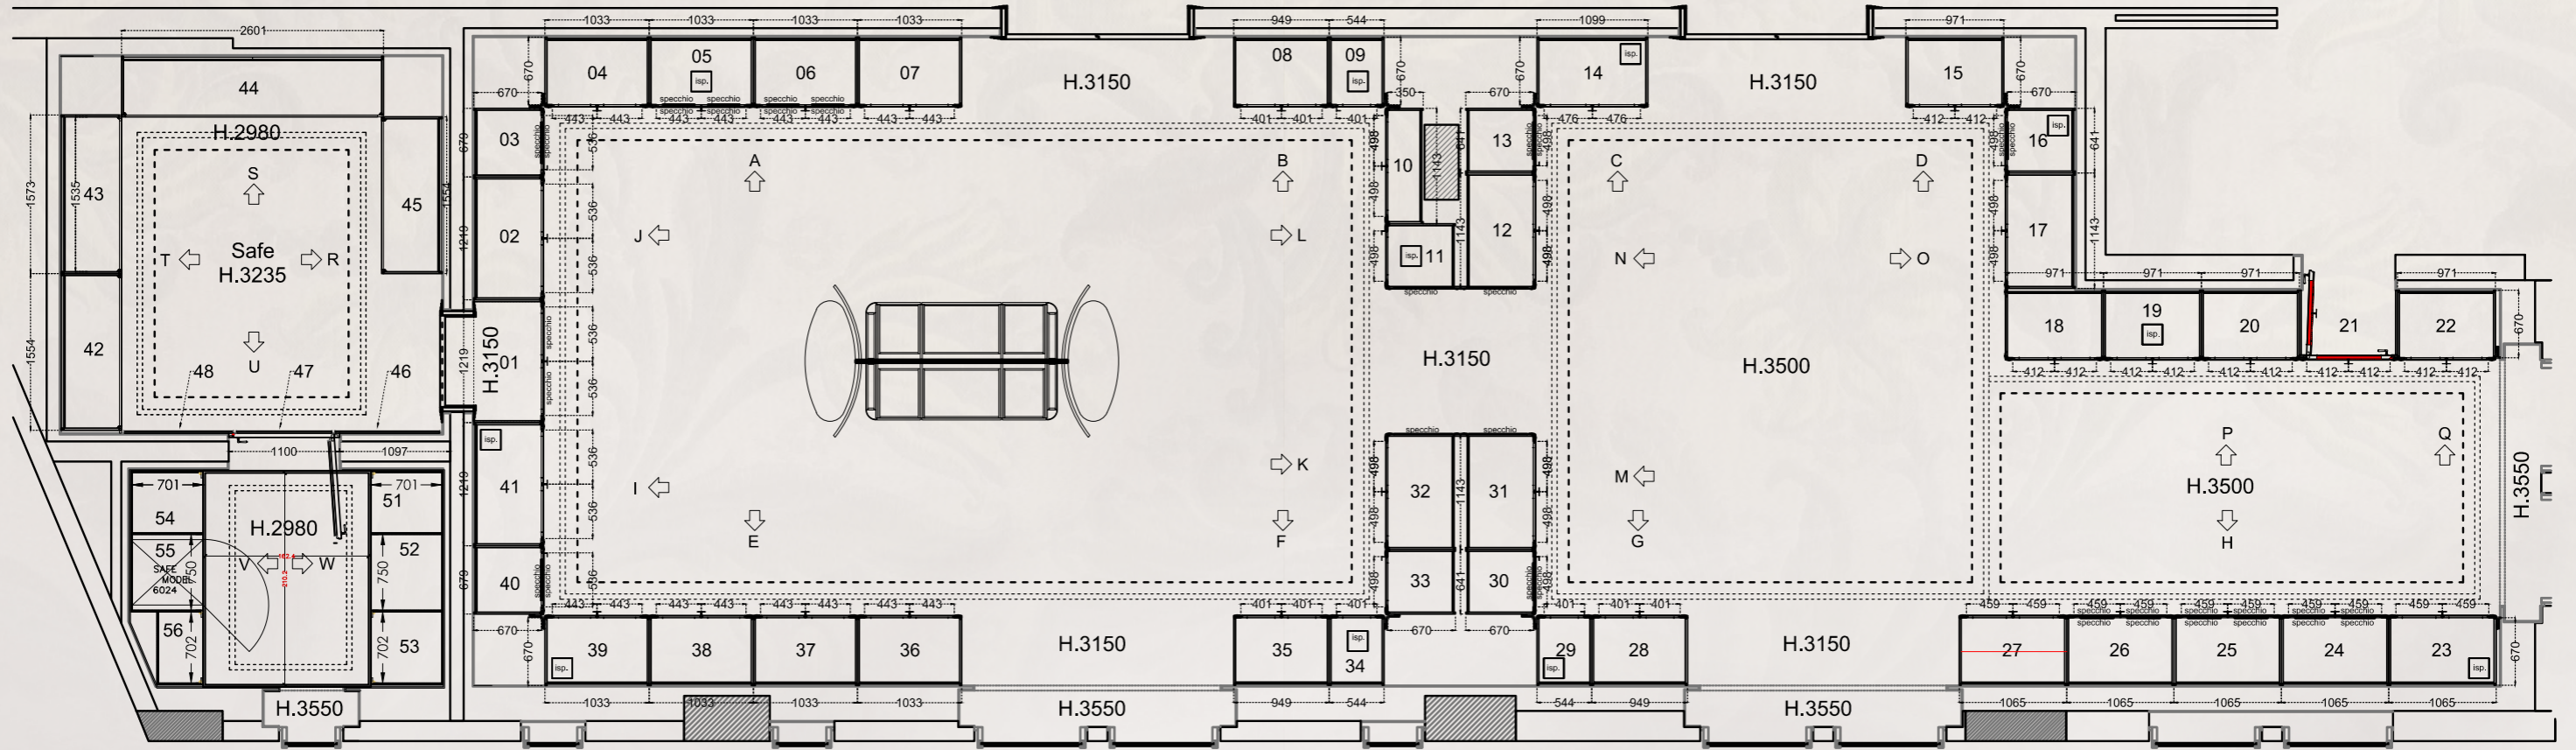

CONTEMPORARY ATMOSPHERE
for RESIDENTIAL and HOSPITALITY

.15 47,4 47,4 .15 47,4 47,4 47,4 47,4 47,4 .15 47,4 47,4 .15
490,6

15 94,8 15 94,8 47,4 94,8 15 94,8 15
490,6

Modenese Interiors tailor-made
WALK-IN CLOSETS
are exclusive rooms where
distinguished taste and functionality
intermingle effortlessly