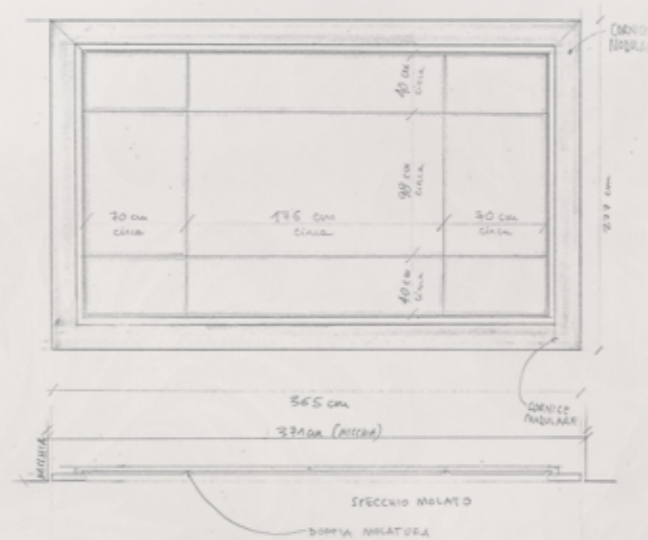

CONTEMPORARY ATMOSPHERE
for RESIDENTIAL and HOSPITALITY

.15 47,4 47,4 .15 47,4 47,4 47,4 47,4 47,4 .15 47,4 47,4 .15
490,6

15 94,8 15 94,8 47,4 94,8 15 94,8 15
490,6

Modenese Interiors tailor-made
WALK-IN CLOSETS
are exclusive rooms where
distinguished taste and functionality
intermingle effortlessly