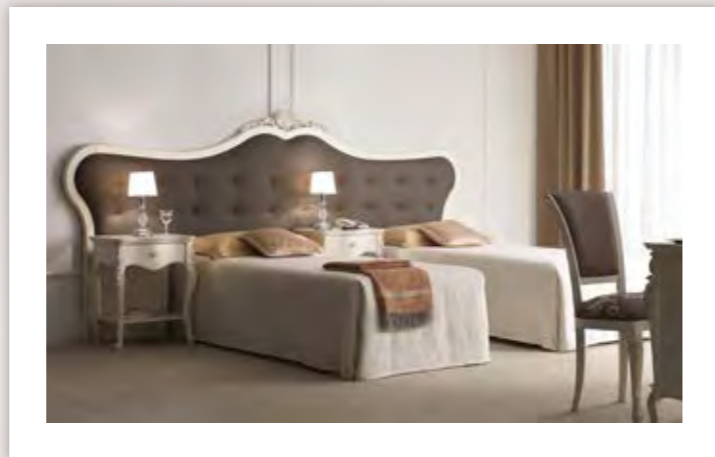

CONTEMPORARY ATMOSPHERE
for RESIDENTIAL and HOSPITALITY

.15 47,4 47,4 .15 47,4 47,4 47,4 47,4 47,4 .15 47,4 47,4 .15
490,6

15 94,8 15 94,8 47,4 94,8 15 94,8 15
490,6

Modenese Interiors tailor-made
WALK-IN CLOSETS
are exclusive rooms where
distinguished taste and functionality
intermingle effortlessly