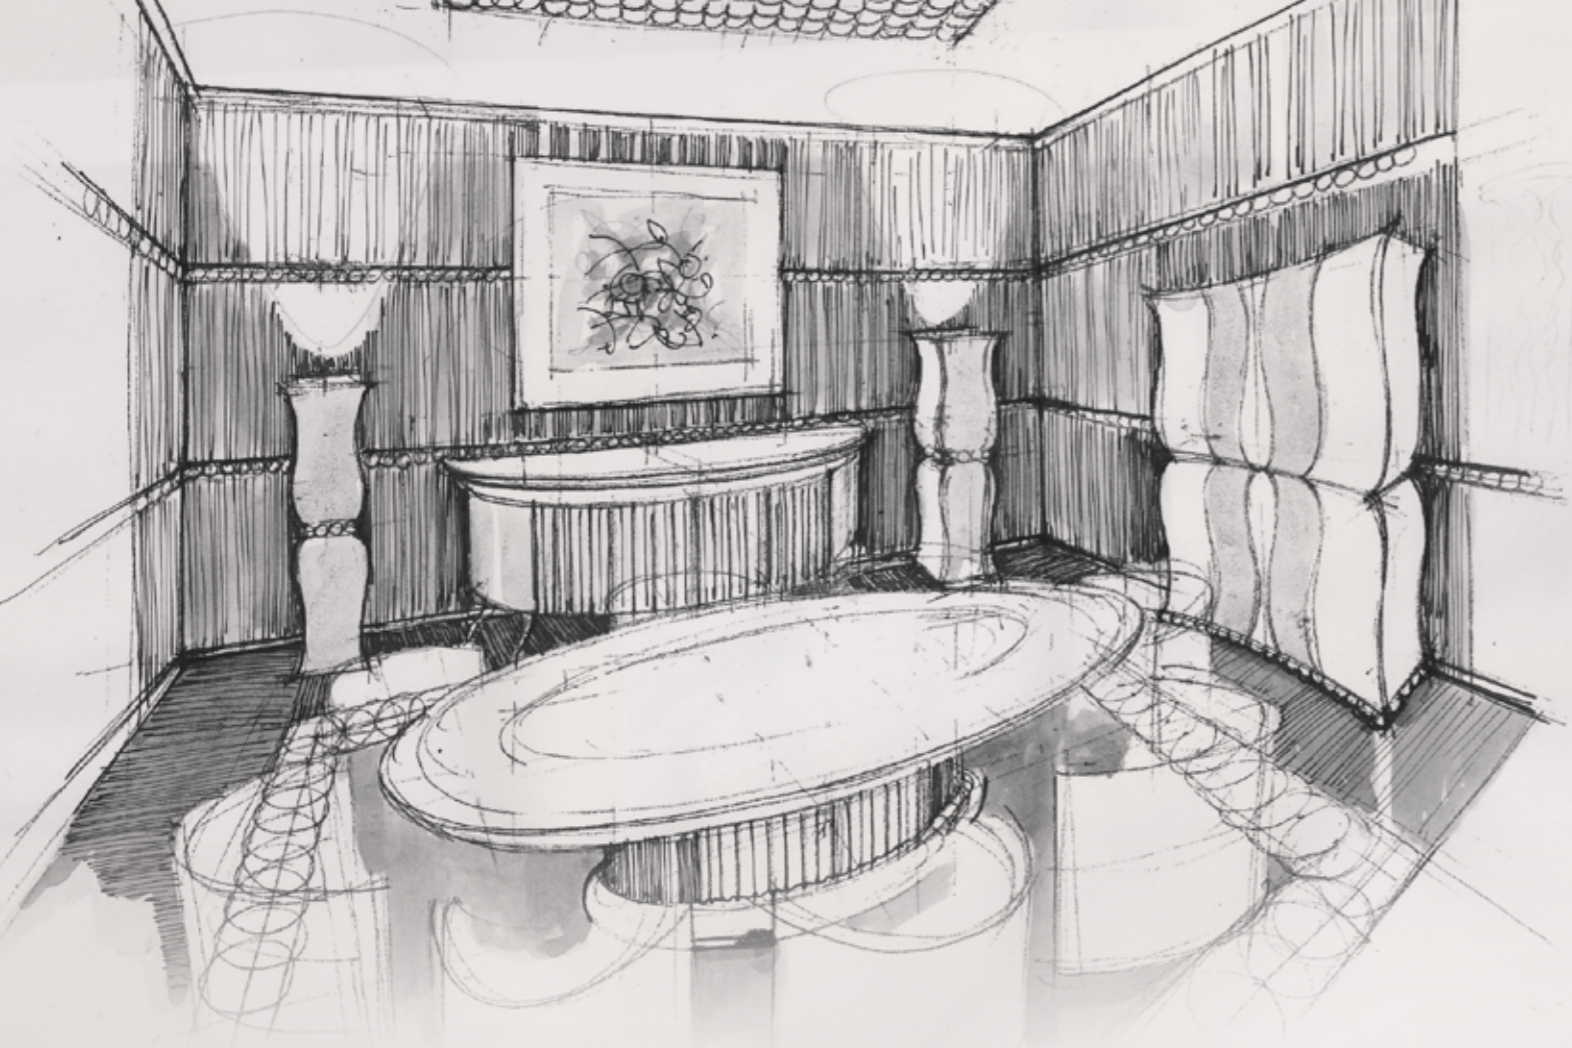

CONTEMPORARY ATMOSPHERE
for RESIDENTIAL and HOSPITALITY

.15 47,4 47,4 .15 47,4 47,4 47,4 47,4 47,4 .15 47,4 47,4 .15
490,6

15 94,8 15 94,8 47,4 94,8 15 94,8 15
490,6

Modenese Interiors tailor-made
WALK-IN CLOSETS
are exclusive rooms where
distinguished taste and functionality
intermingle effortlessly