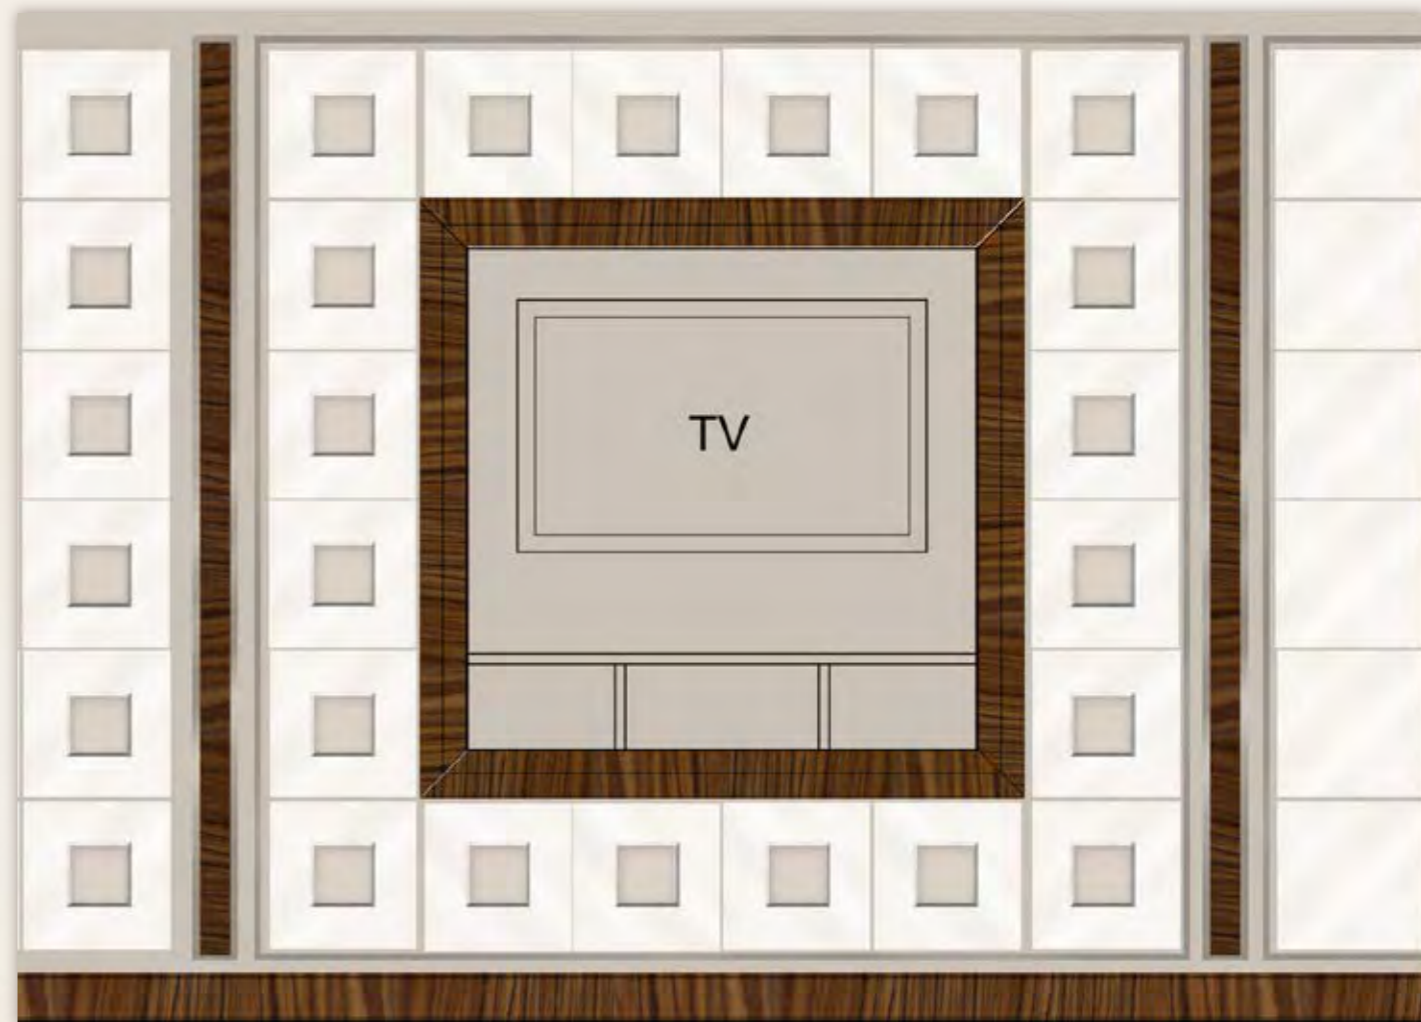

CONTEMPORARY ATMOSPHERE
for RESIDENTIAL and HOSPITALITY

.15 47,4 47,4 .15 47,4 47,4 47,4 47,4 47,4 .15 47,4 47,4 .15
490,6

15 94,8 15 94,8 47,4 94,8 15 94,8 15
490,6

Modenese Interiors tailor-made
WALK-IN CLOSETS
are exclusive rooms where
distinguished taste and functionality
intermingle effortlessly