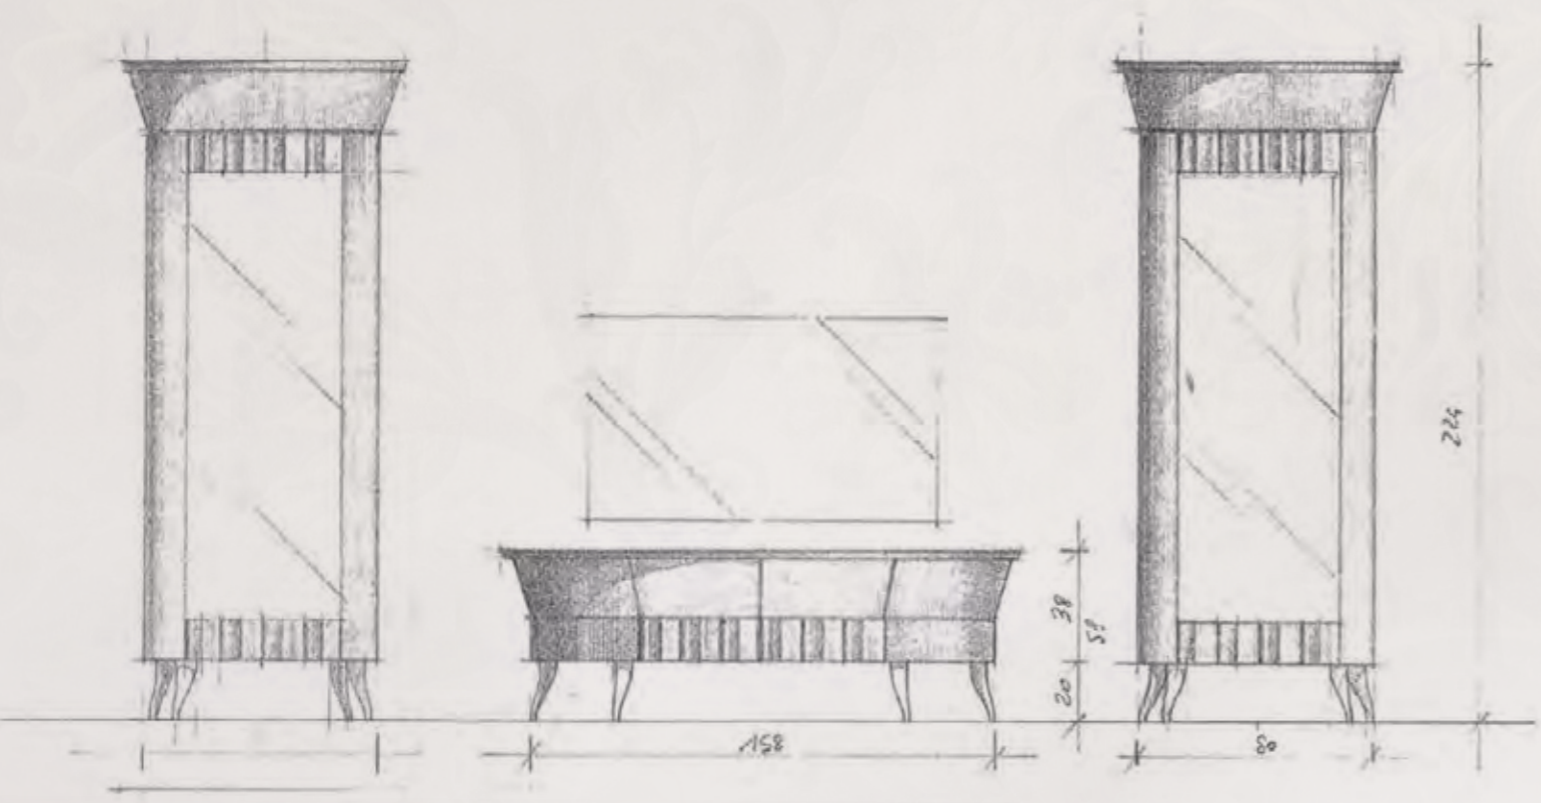

CONTEMPORARY ATMOSPHERE
for RESIDENTIAL and HOSPITALITY

.15 47,4 47,4 .15 47,4 47,4 47,4 47,4 47,4 .15 47,4 47,4 .15
490,6

15 94,8 15 94,8 47,4 94,8 15 94,8 15
490,6

Modenese Interiors tailor-made
WALK-IN CLOSETS
are exclusive rooms where
distinguished taste and functionality
intermingle effortlessly