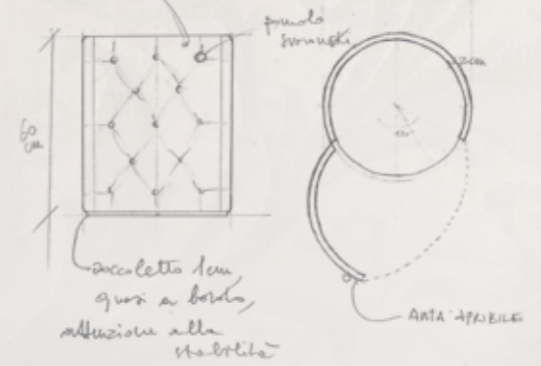

Every single detail contributes
for the TOP NOTCH
ITALIAN QUALITY